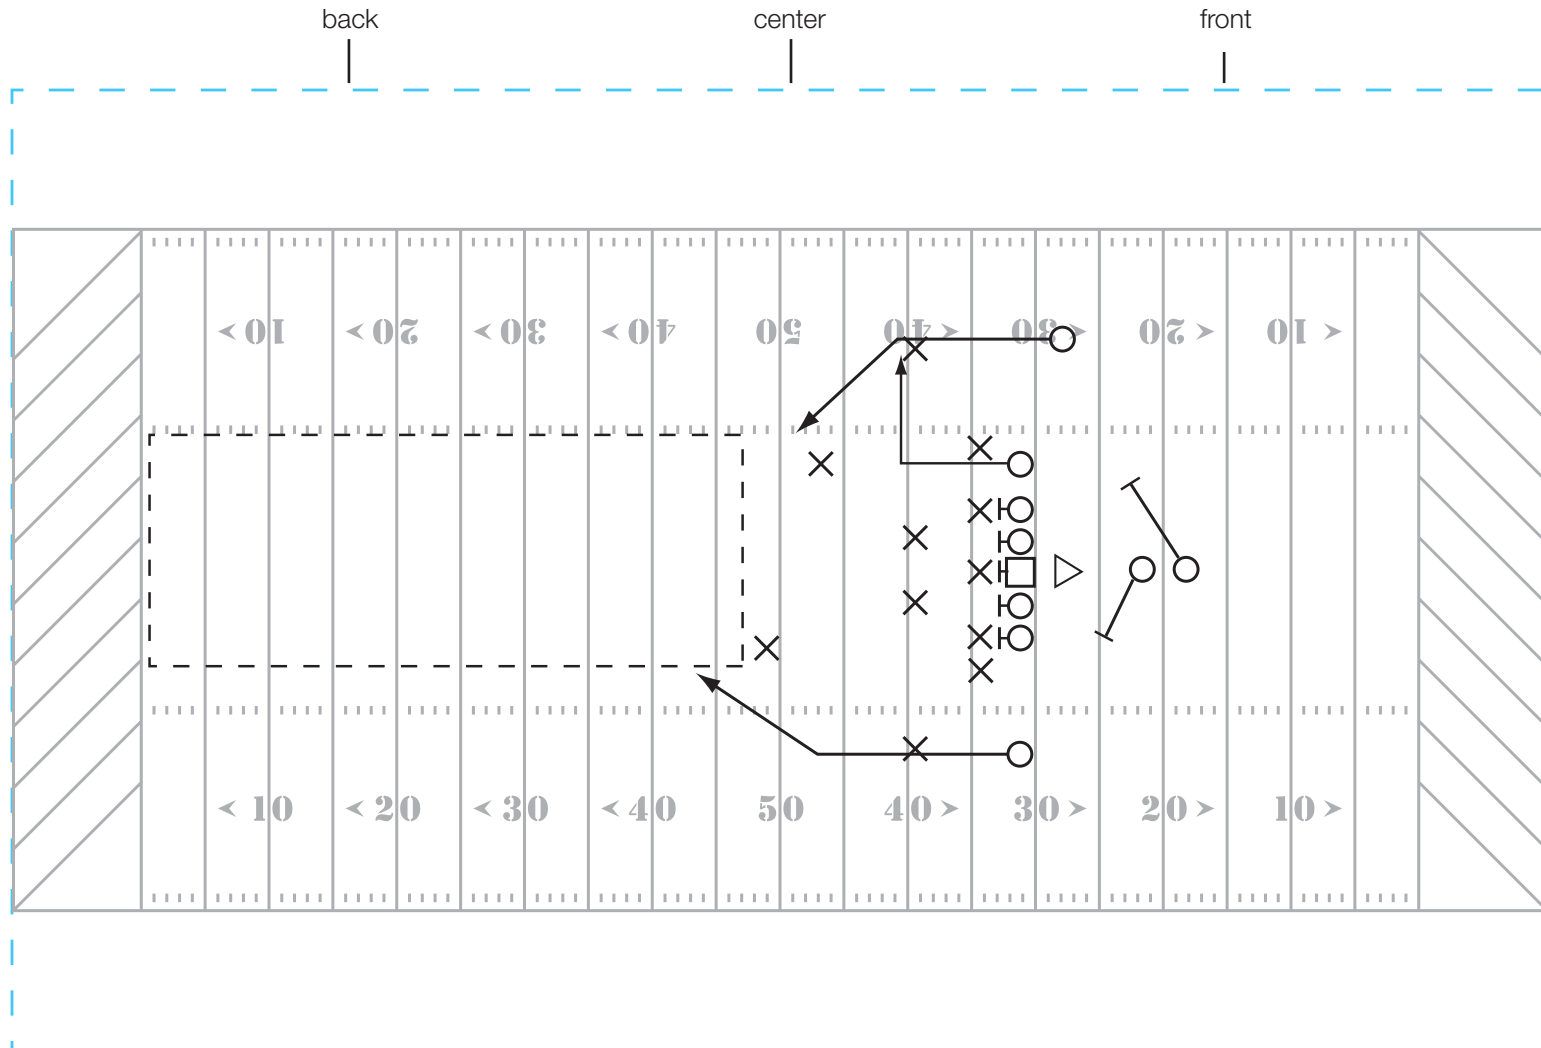

design template

imprint at 100%

design #801

24 oz classic

AVAILABLE BOTTLE IMPRINT AREA (DASHED BLUE LINE) = 5"H X 8"W

AVAILABLE LOGO IMPRINT AREA (DASHED BLACK LINE) = 1.204"H X 3.088"W

ALTERING COLORS:
PLEASE DESIGNATE PMS # TO CORRESPONDING COLOR #.
PLEASE DO NOT CHANGE AMOUNT OF COLORS IN DESIGN

■
white
(color #1)

■
black
(color #2)

NOT A PROOF. FOR CONCEPT PURPOSES ONLY.

item#: