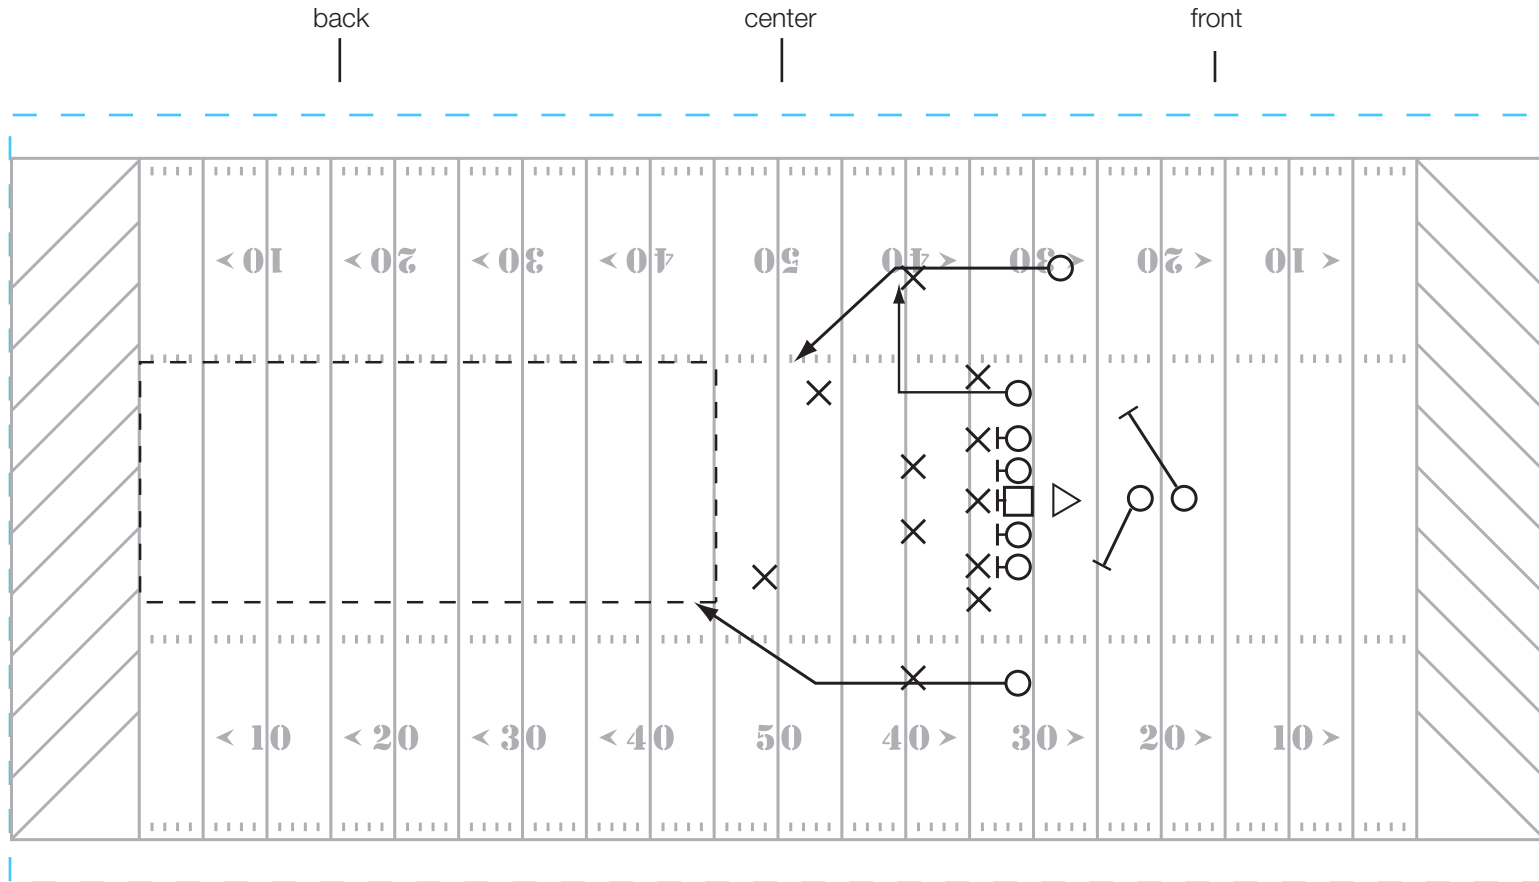

# design template

imprint at 100%

## design #801

## 20 oz classic

AVAILABLE BOTTLE IMPRINT AREA (DASHED BLUE LINE) = 4"H X 8"W

AVAILABLE LOGO IMPRINT AREA (DASHED BLACK LINE) = 1.25"H X 3"W

ALTERING COLORS:  
PLEASE DESIGNATE PMS # TO CORRESPONDING COLOR #.  
PLEASE DO NOT CHANGE AMOUNT OF COLORS IN DESIGN

white  
(color #1)
  black  
(color #2)

NOT A PROOF. FOR CONCEPT PURPOSES ONLY.

item#: