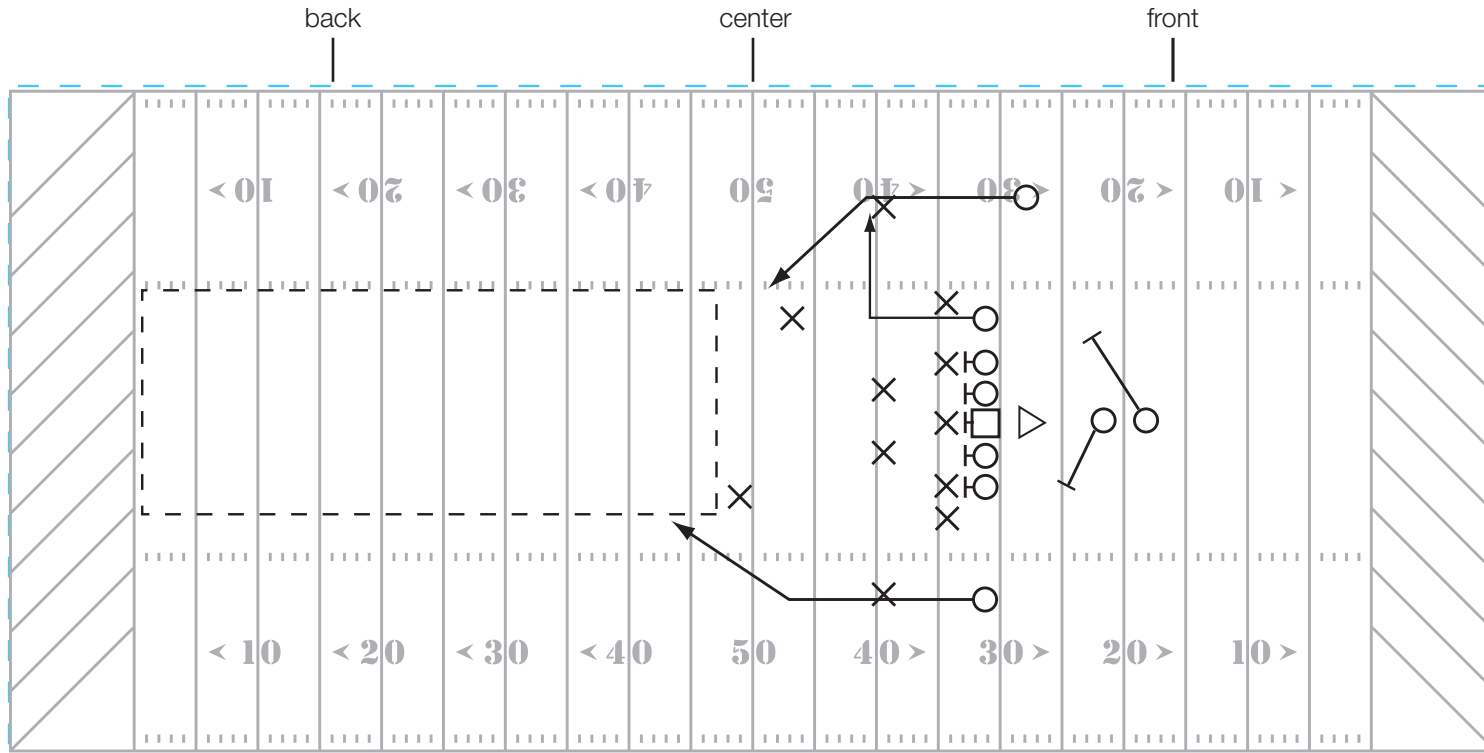

design template

imprint at 100%

design #801

18oz bolt

AVAILABLE BOTTLE IMPRINT AREA (DASHED BLUE LINE) = 3.5"H X 7.75"W

AVAILABLE LOGO IMPRINT AREA (DASHED BLACK LINE) = 1.16"H X 3"W

ALTERING COLORS:
PLEASE DESIGNATE PMS # TO CORRESPONDING COLOR #.
PLEASE DO NOT CHANGE AMOUNT OF COLORS IN DESIGN

NOT A PROOF. FOR CONCEPT PURPOSES ONLY.

item#: