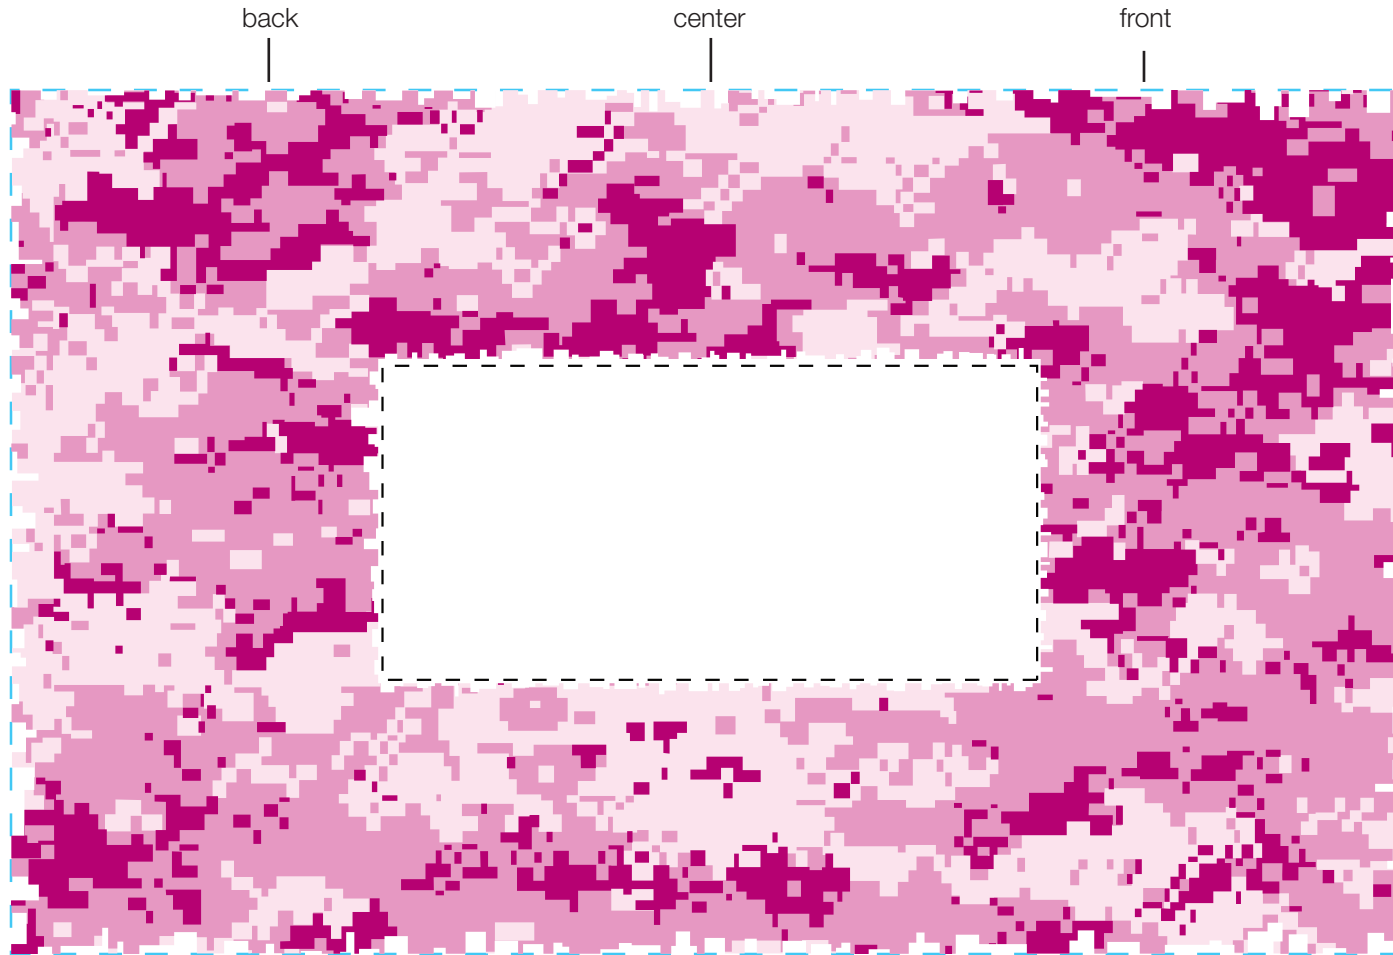

design template

imprint at 100%

design #712

24oz freedom

AVAILABLE BOTTLE IMPRINT AREA (DASHED BLUE LINE) = 4.5"H X 7.25"W

AVAILABLE LOGO IMPRINT AREA (DASHED BLACK LINE) = 1.635"H X 3.409"W

ALTERING COLORS:
PLEASE DESIGNATE PMS # TO CORRESPONDING COLOR #.
PLEASE DO NOT CHANGE AMOUNT OF COLORS IN DESIGN

pms 670
(color #1)

pms 673
(color #2)

pms 676
(color #3)

NOT A PROOF. FOR CONCEPT PURPOSES ONLY.

item#: