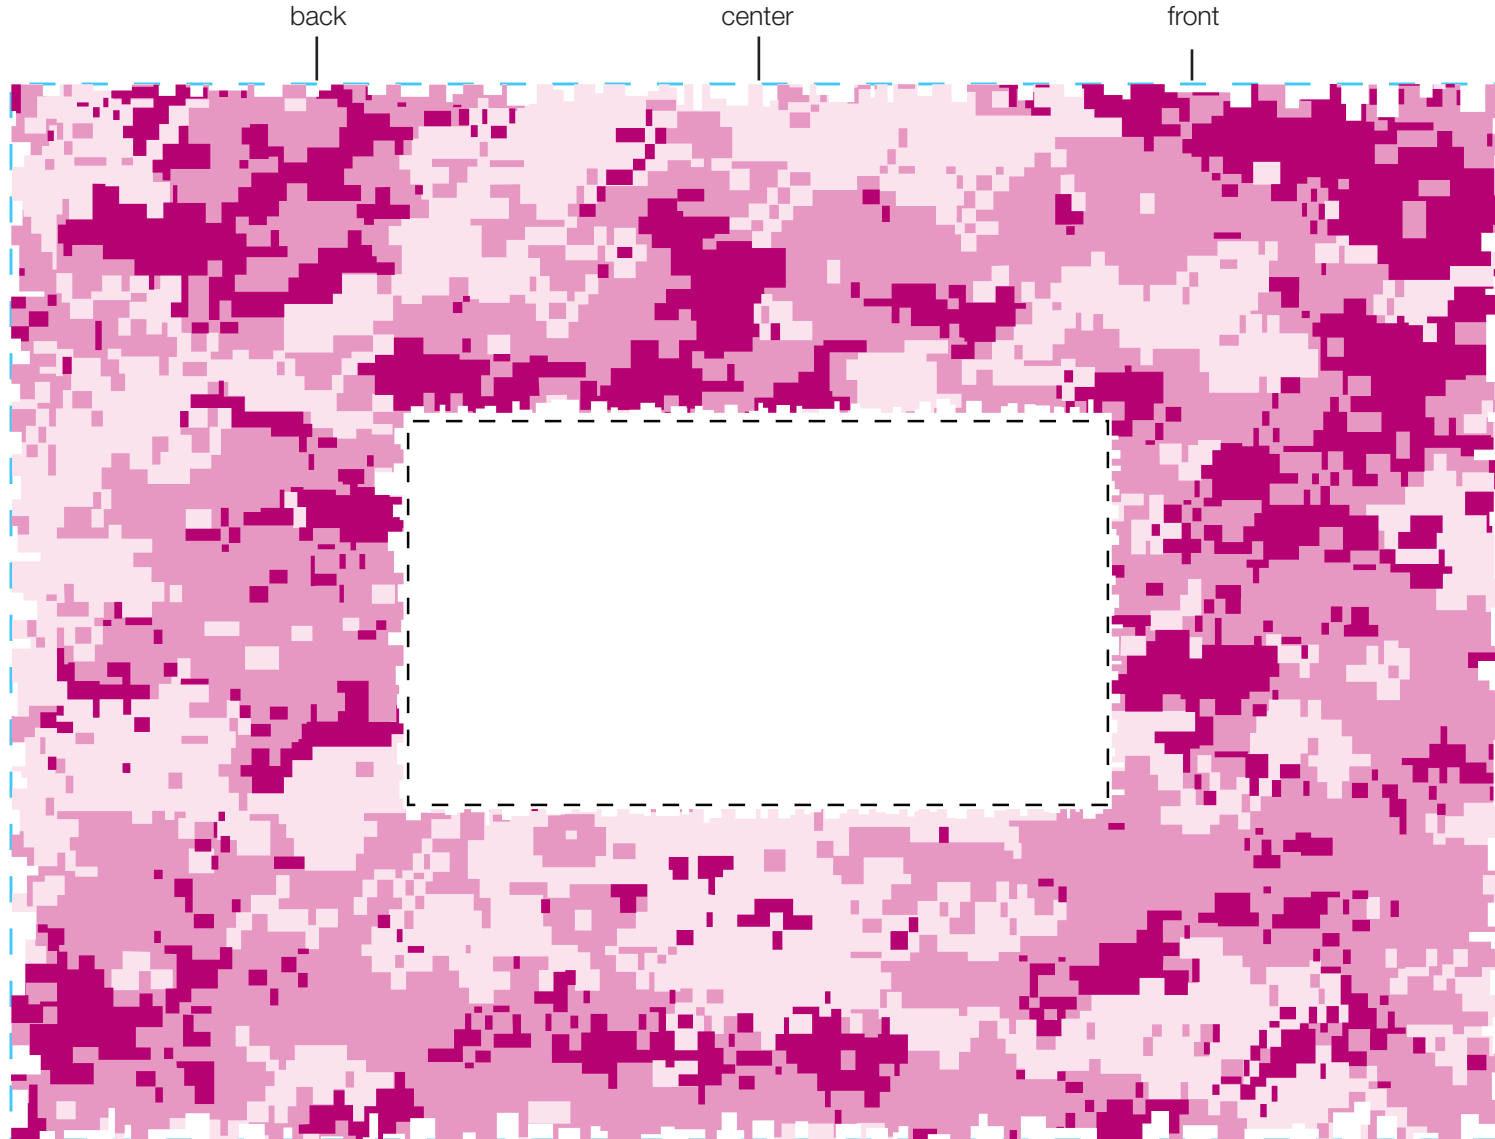

design template

imprint at 100%

design #712

24 oz bolt

AVAILABLE BOTTLE IMPRINT AREA (DASHED BLUE LINE) = 5.5"H X 7.75"W

AVAILABLE LOGO IMPRINT AREA (DASHED BLACK LINE) = 1.999"H X 3.644"W

ALTERING COLORS:
PLEASE DESIGNATE PMS # TO CORRESPONDING COLOR #.
PLEASE DO NOT CHANGE AMOUNT OF COLORS IN DESIGN

pms 670
(color #1)

pms 673
(color #2)

pms 676
(color #3)

NOT A PROOF. FOR CONCEPT PURPOSES ONLY.

item#: