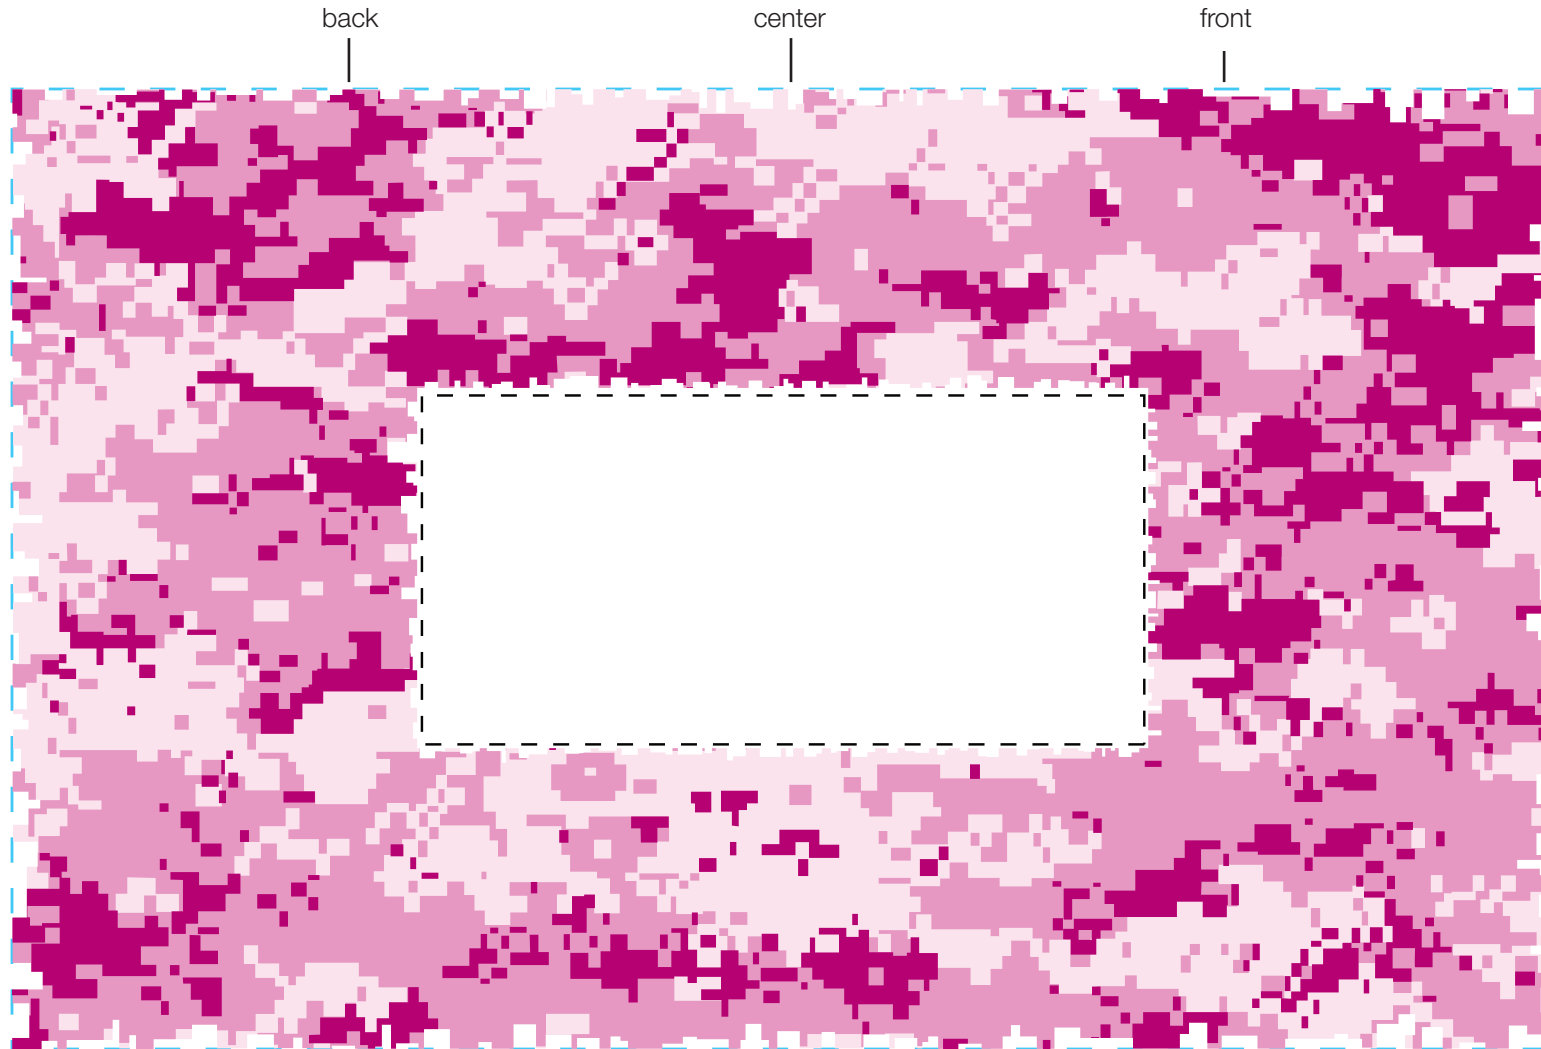

design template

imprint at 100%

design #712

24 oz classic

AVAILABLE BOTTLE IMPRINT AREA (DASHED BLUE LINE) = 5"H X 8"W

AVAILABLE LOGO IMPRINT AREA (DASHED BLACK LINE) = 1.817"H X 3.762"W

ALTERING COLORS:
PLEASE DESIGNATE PMS # TO CORRESPONDING COLOR #.
PLEASE DO NOT CHANGE AMOUNT OF COLORS IN DESIGN

pms 670
(color #1)

pms 673
(color #2)

pms 676
(color #3)

NOT A PROOF. FOR CONCEPT PURPOSES ONLY.

item#: