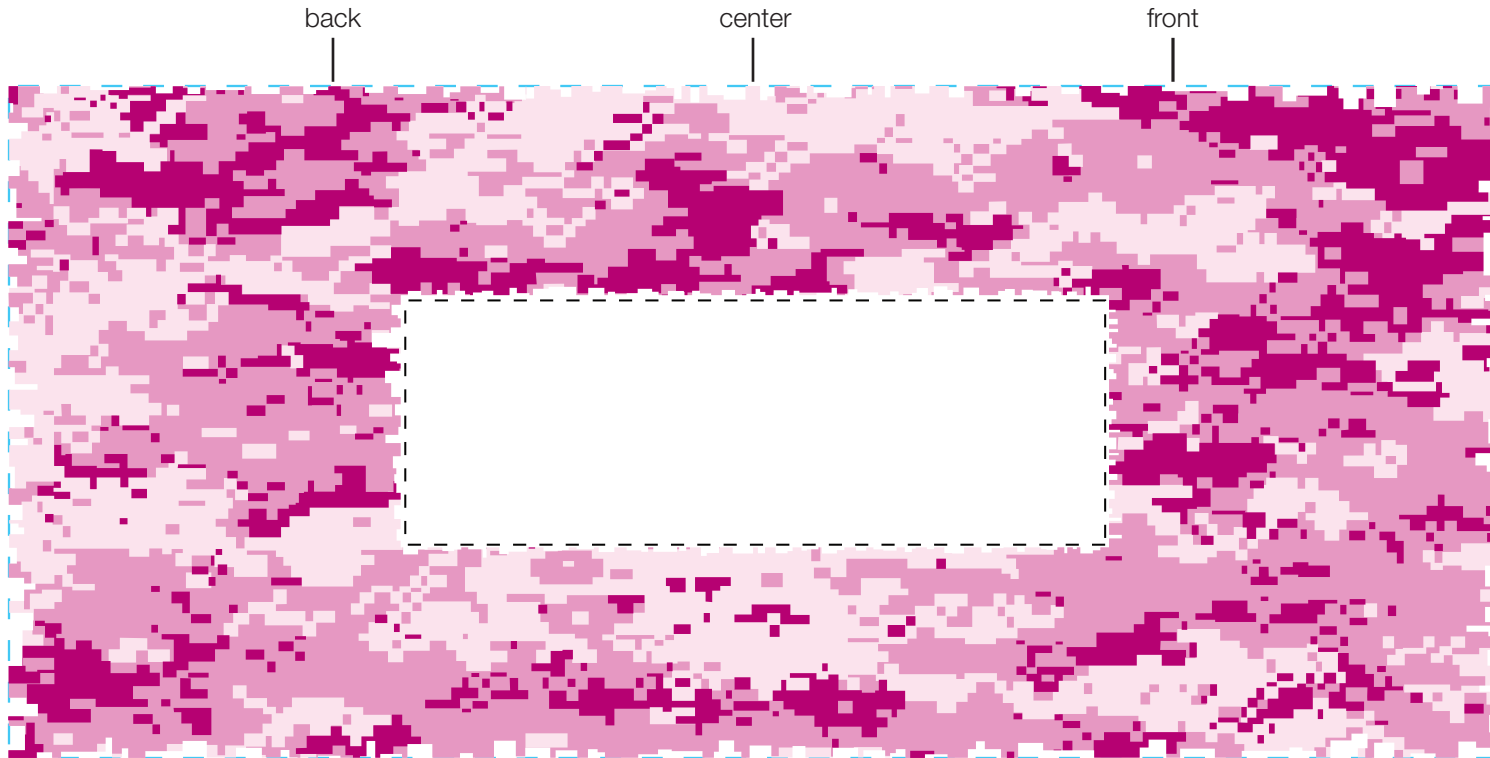

design template

imprint at 100%

design #712

18oz bolt

AVAILABLE BOTTLE IMPRINT AREA (DASHED BLUE LINE) = 3.5"H X 7.75"W

ALTERING COLORS:
PLEASE DESIGNATE PMS # TO CORRESPONDING COLOR #.
PLEASE DO NOT CHANGE AMOUNT OF COLORS IN DESIGN

NOT A PROOF. FOR CONCEPT PURPOSES ONLY.

AVAILABLE LOGO IMPRINT AREA (DASHED BLACK LINE) = 1.27"H X 3.64"W

pms 670
(color #1)

pms 673
(color #2)

pms 676
(color #3)

item#: