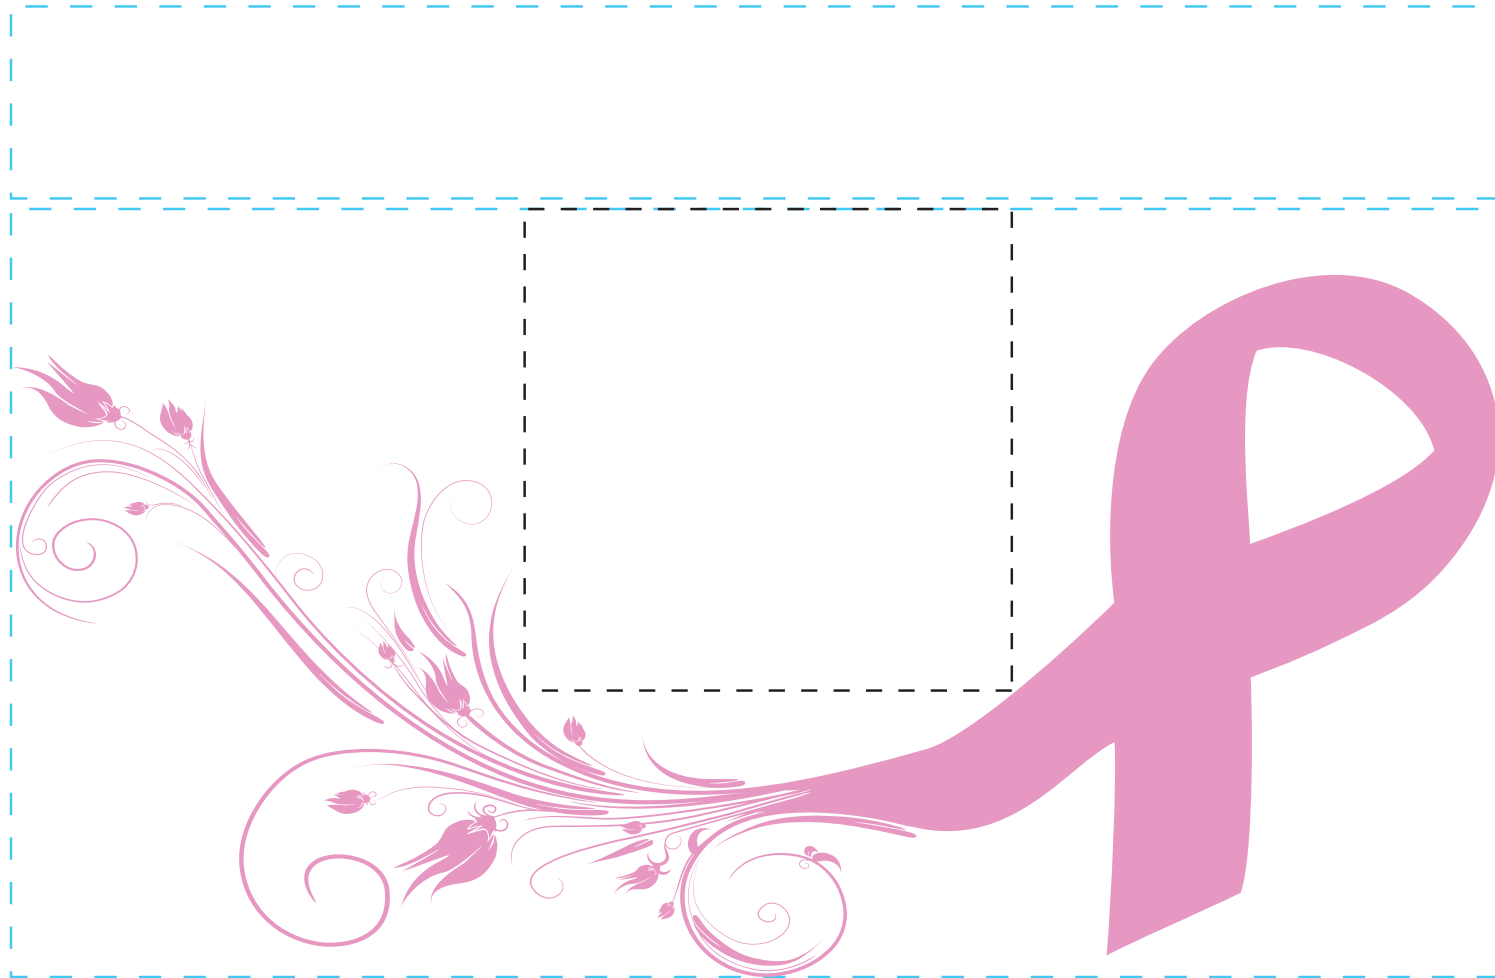

design template

imprint at 100%

design #708

24 oz metro

back

center

front

AVAILABLE BOTTLE IMPRINT AREA (DASHED BLUE LINE) = 1"H X 7.75"W (upper)
4"H X 7.75"W (lower)

AVAILABLE LOGO IMPRINT AREA (UPPER IMPRINT AREA) = 1"H X 7.75"W
AVAILABLE LOGO IMPRINT AREA (DASHED BLACK LINE) = 2.507"H X 2.537"W

ALTERING COLORS:
PLEASE DESIGNATE PMS # TO CORRESPONDING COLOR #.
PLEASE DO NOT CHANGE AMOUNT OF COLORS IN DESIGN