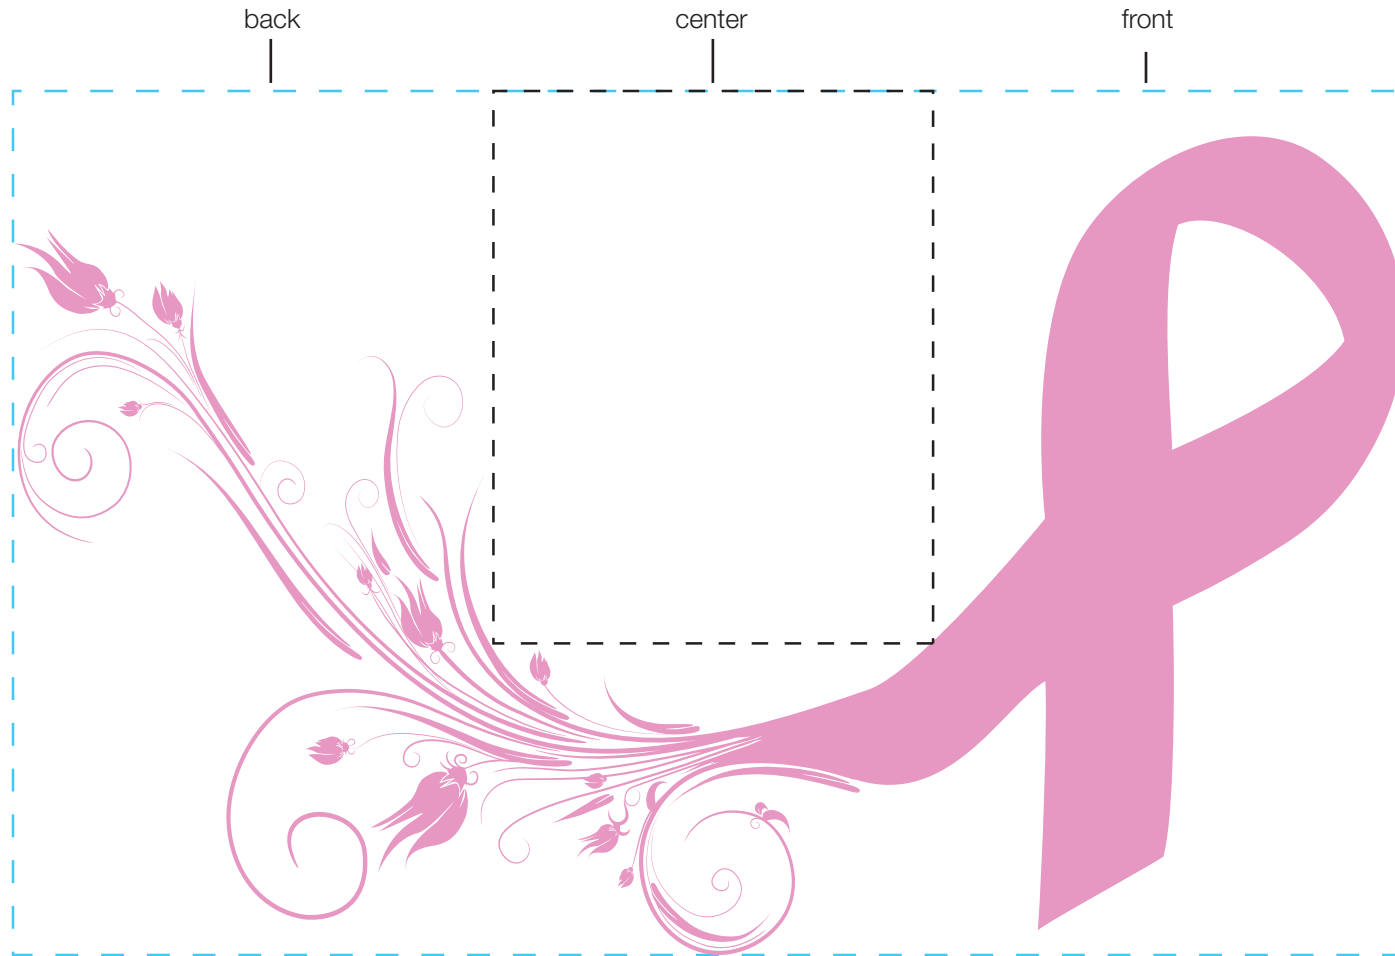

design template  
imprint at 100%

design #708

24oz freedom

AVAILABLE BOTTLE IMPRINT AREA (DASHED BLUE LINE) = 4.5"H X 7.25"W      AVAILABLE LOGO IMPRINT AREA (DASHED BLACK LINE) = 2.877"H X 2.289"W

ALTERING COLORS:  
PLEASE DESIGNATE PMS # TO CORRESPONDING COLOR #.  
PLEASE DO NOT CHANGE AMOUNT OF COLORS IN DESIGN

  
pms 673  
(color #1)

item#:

NOT A PROOF. FOR CONCEPT PURPOSES ONLY.