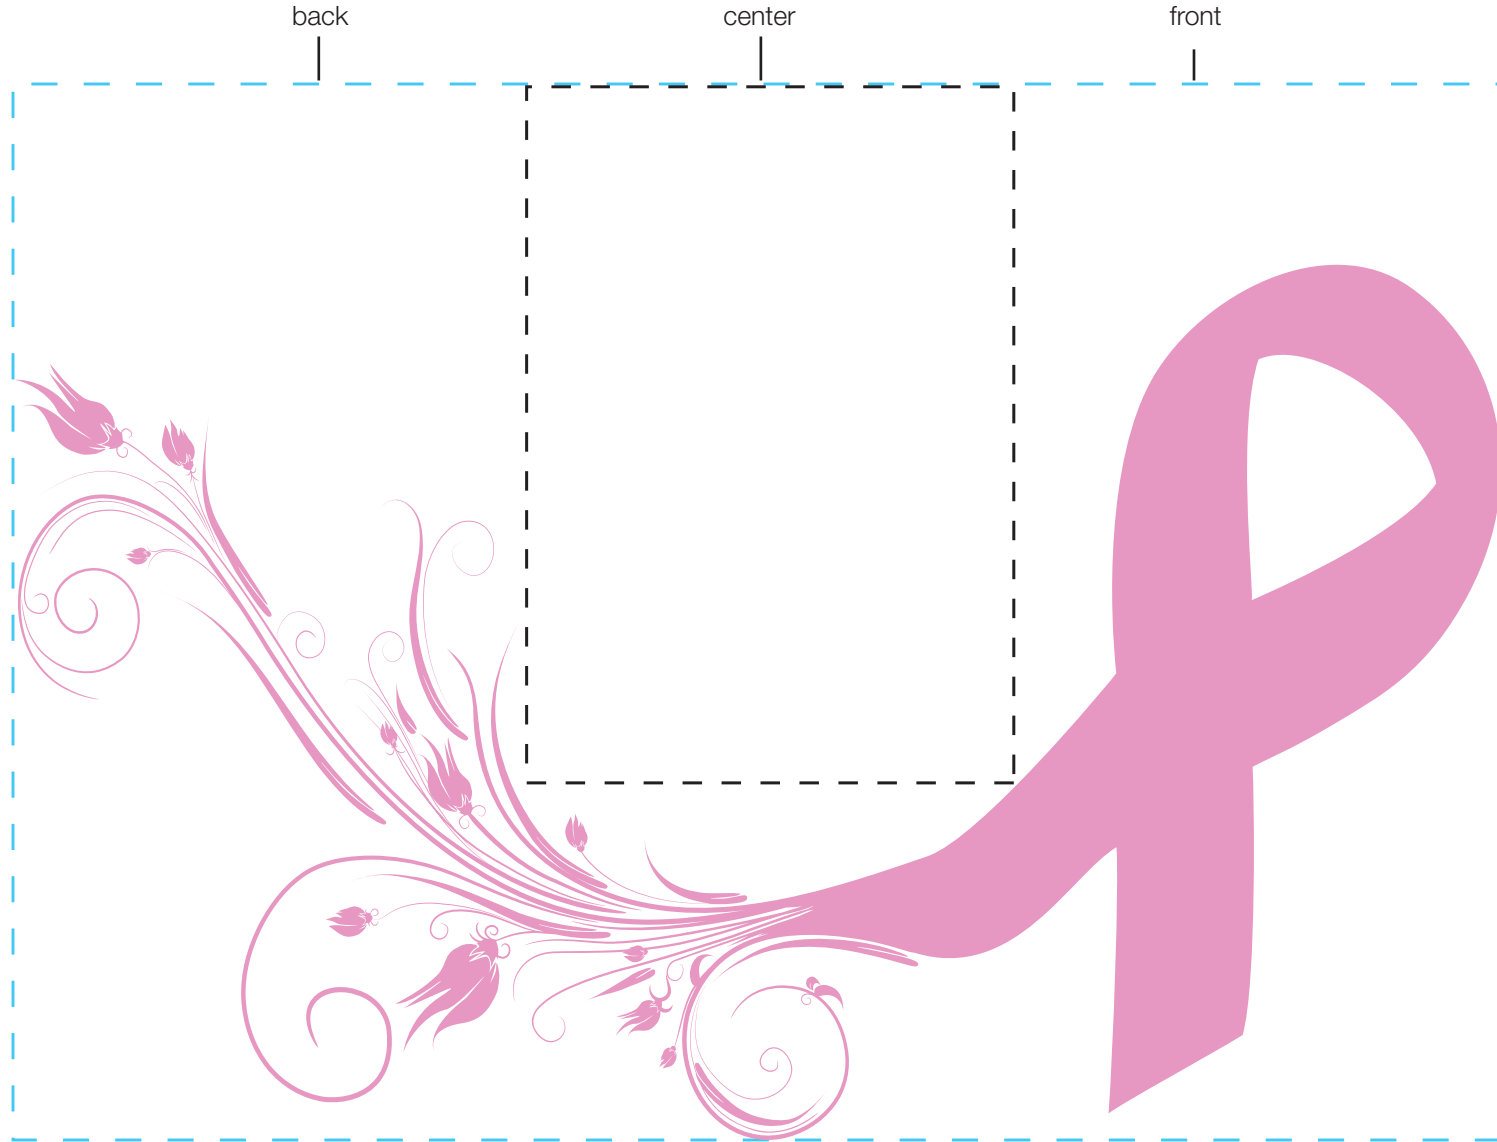

# design template

imprint at 100%

# design #708

# 24 oz bolt

AVAILABLE BOTTLE IMPRINT AREA (DASHED BLUE LINE) = 5.5" H X 7.75" W

AVAILABLE LOGO IMPRINT AREA (DASHED BLACK LINE) = 3.625" H X 2.537" W

ALTERING COLORS:  
PLEASE DESIGNATE PMS # TO CORRESPONDING COLOR #.  
PLEASE DO NOT CHANGE AMOUNT OF COLORS IN DESIGN

pms 673  
(color #1)

NOT A PROOF. FOR CONCEPT PURPOSES ONLY.

item#: