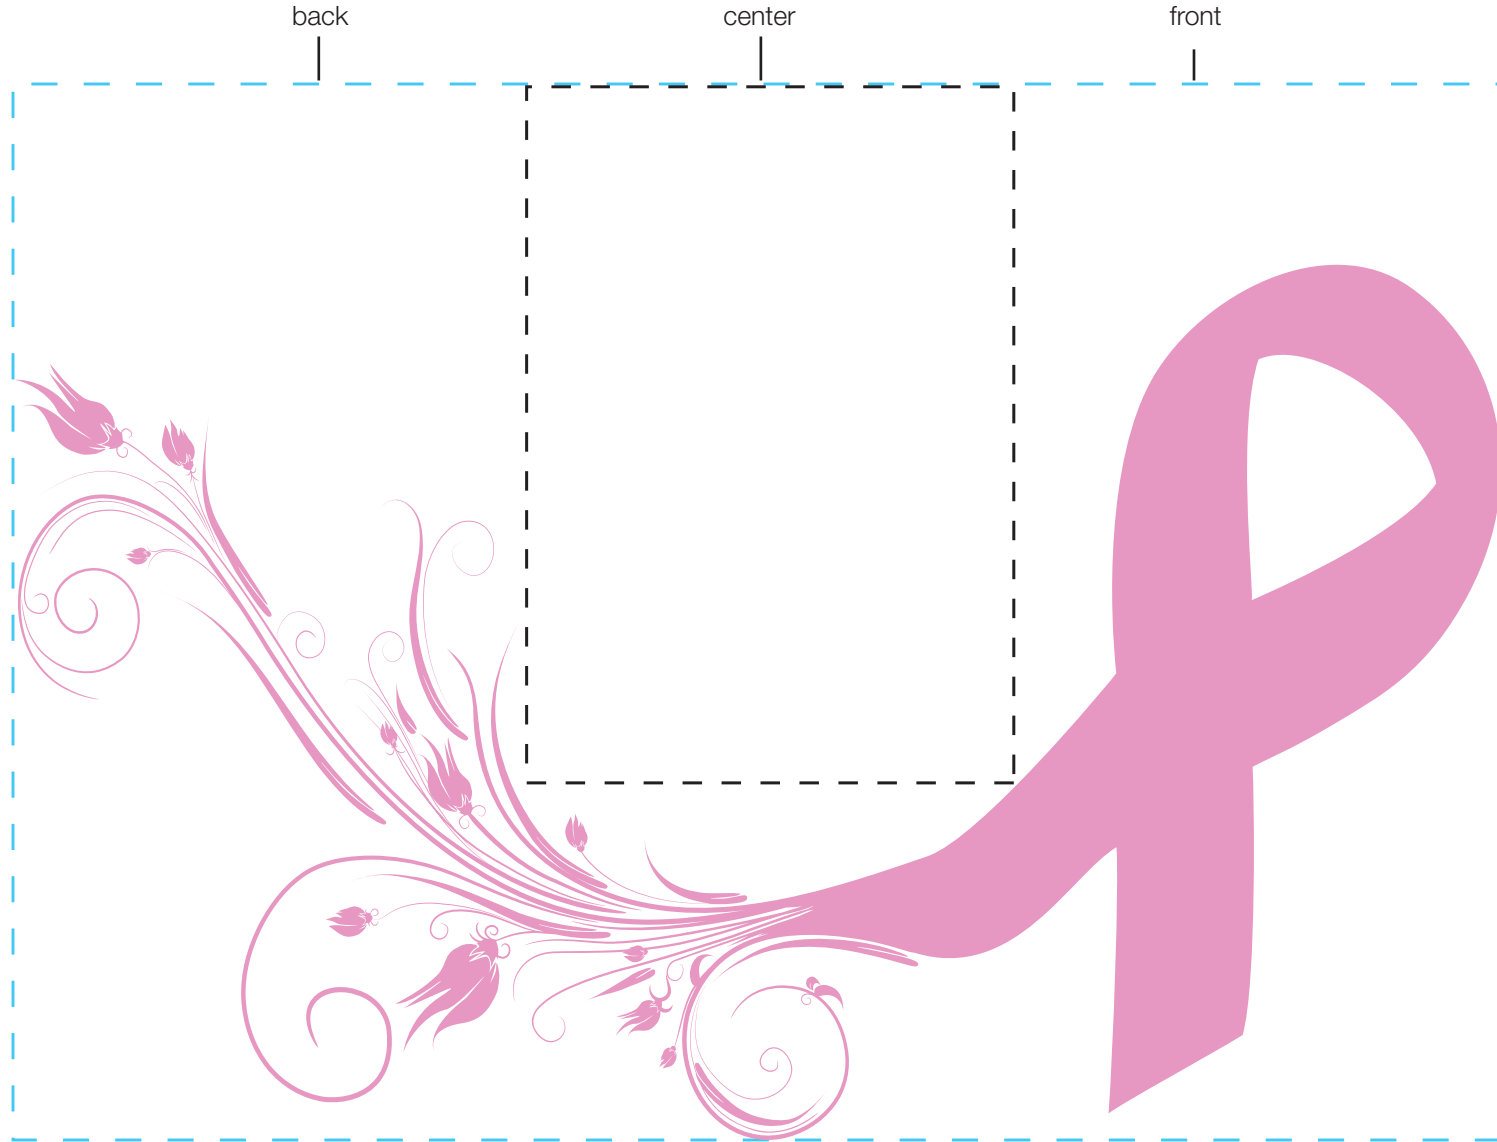

design template

imprint at 100%

design #708

24 oz bolt

AVAILABLE BOTTLE IMPRINT AREA (DASHED BLUE LINE) = 5.5" H X 7.75" W

AVAILABLE LOGO IMPRINT AREA (DASHED BLACK LINE) = 3.625" H X 2.537" W

ALTERING COLORS:
PLEASE DESIGNATE PMS # TO CORRESPONDING COLOR #.
PLEASE DO NOT CHANGE AMOUNT OF COLORS IN DESIGN

pms 673
(color #1)

NOT A PROOF. FOR CONCEPT PURPOSES ONLY.

item#: