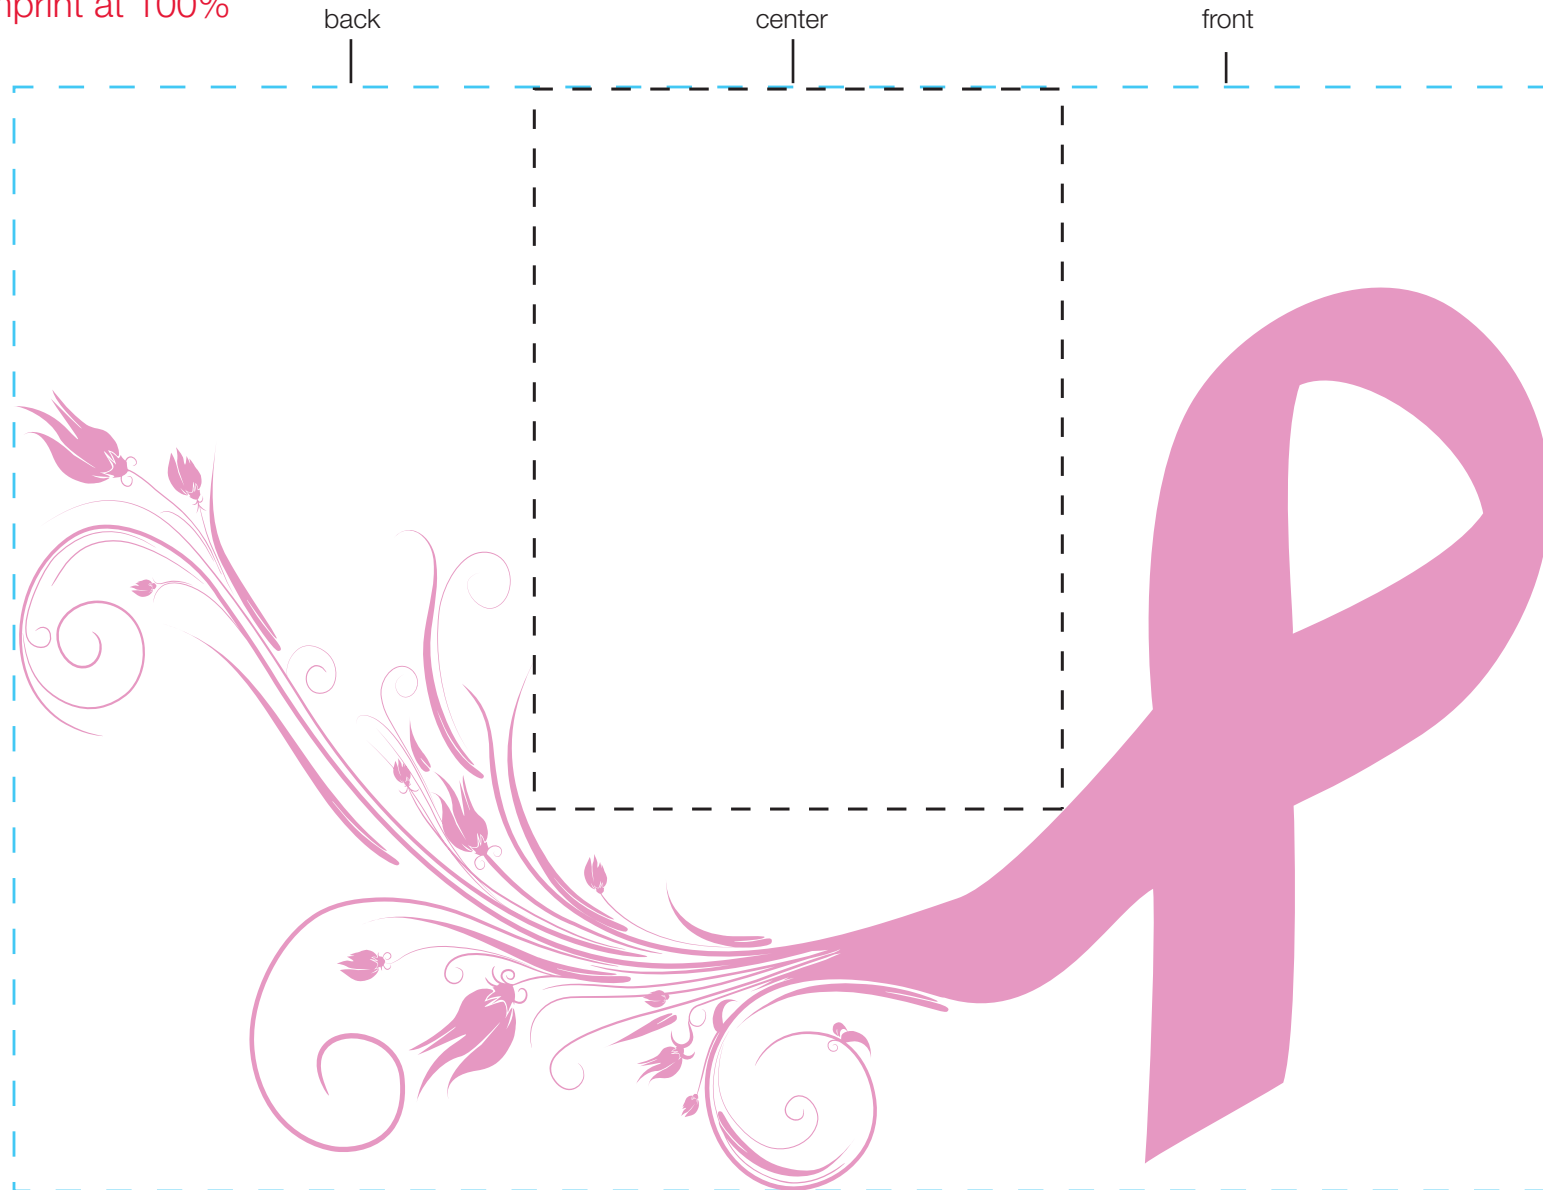

# design template

imprint at 100%

# design #708

24 oz aluminum classic

AVAILABLE BOTTLE IMPRINT AREA (DASHED BLUE LINE) = 5.75"H X 8"W

AVAILABLE LOGO IMPRINT AREA (DASHED BLACK LINE) = 3.75"H X 2.75"W

ALTERING COLORS:  
PLEASE DESIGNATE PMS # TO CORRESPONDING COLOR #.  
PLEASE DO NOT CHANGE AMOUNT OF COLORS IN DESIGN

pms 673  
(color #1)

**NOT A PROOF. FOR CONCEPT PURPOSES ONLY.**

item#: