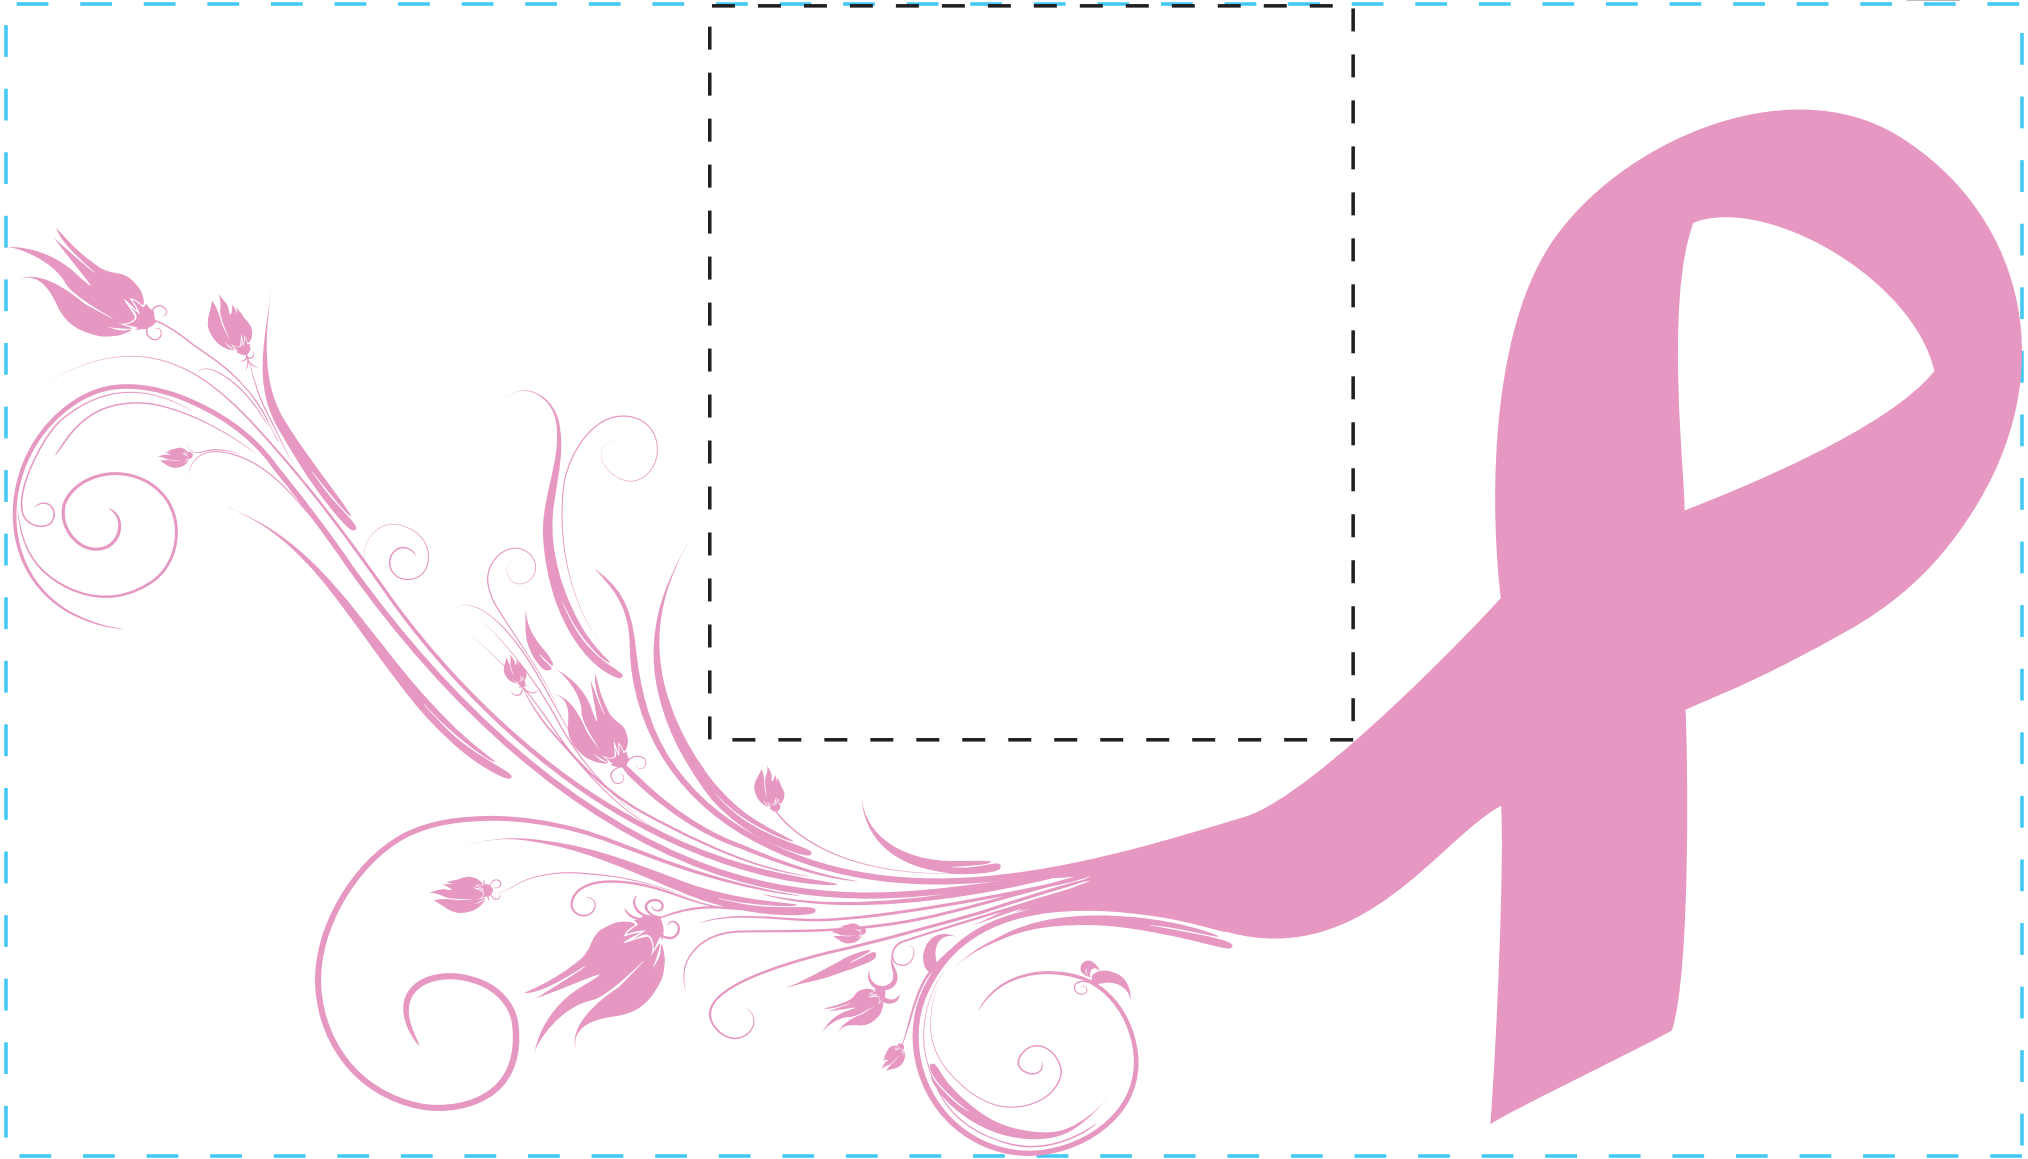

design template

imprint at 100%

design #708

44oz bolt

back

center

front

AVAILABLE BOTTLE IMPRINT AREA (DASHED BLUE LINE) = 6"H X 10.5"W

AVAILABLE LOGO IMPRINT AREA (DASHED BLACK LINE) = 3.822"H X 3.351"W

ALTERING COLORS:
PLEASE DESIGNATE PMS # TO CORRESPONDING COLOR #.
PLEASE DO NOT CHANGE AMOUNT OF COLORS IN DESIGN

NOT A PROOF. FOR CONCEPT PURPOSES ONLY.