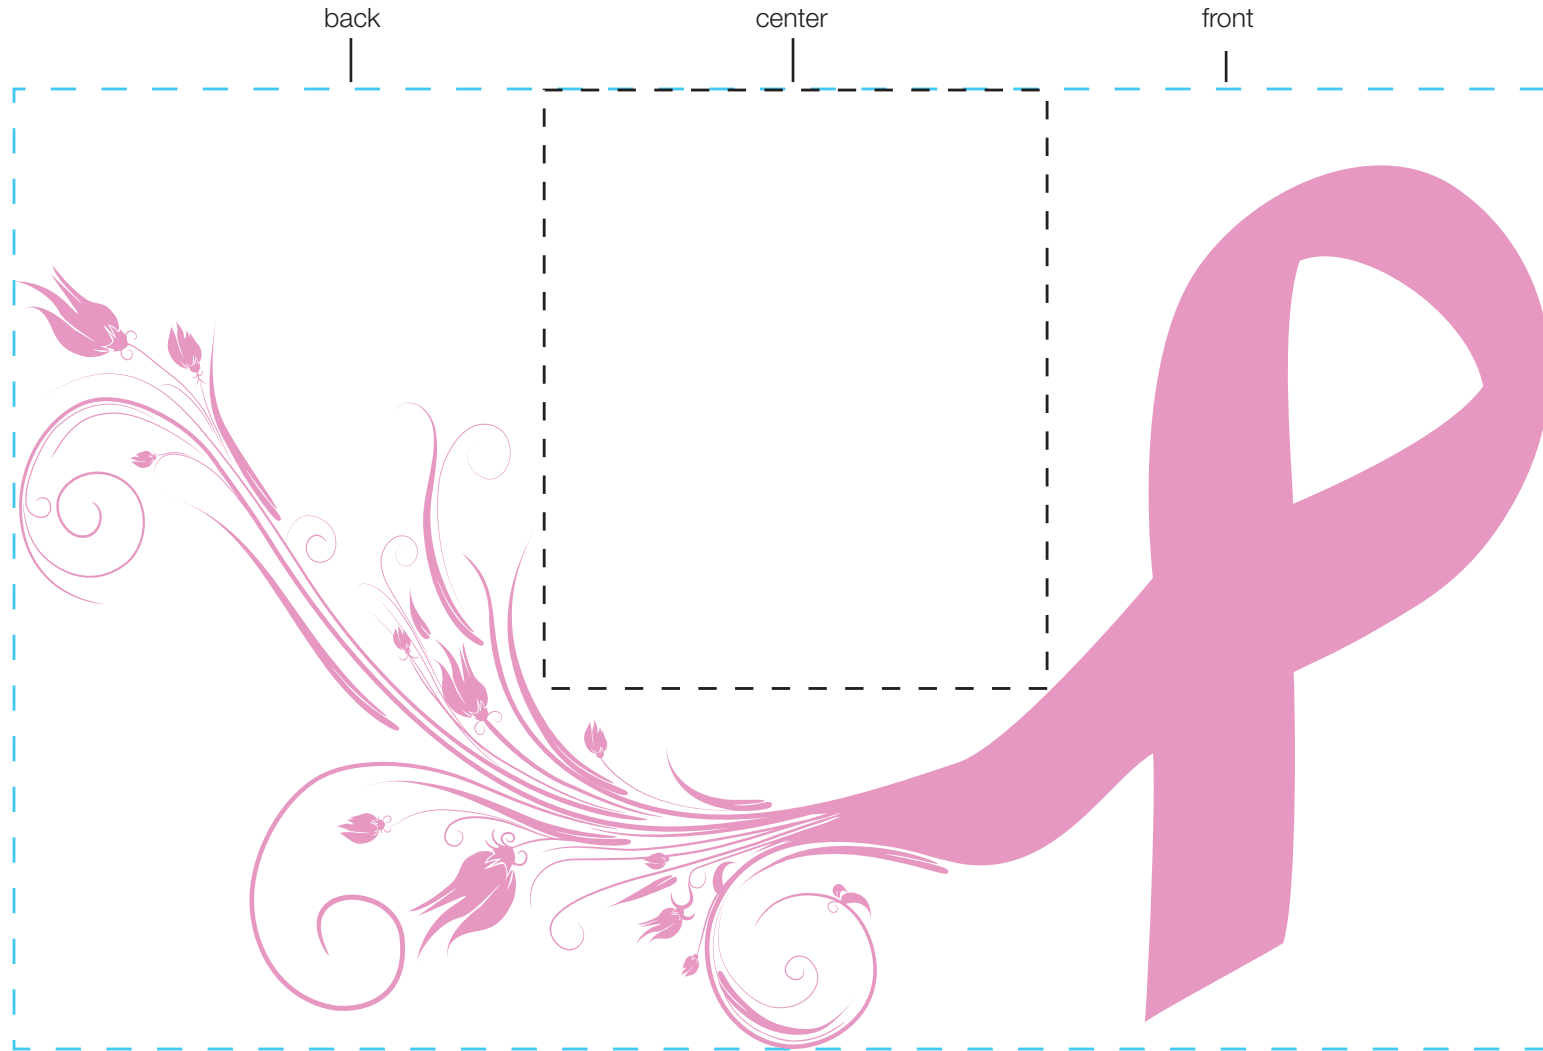

# design template

imprint at 100%

# design #708

# 24 oz classic

AVAILABLE BOTTLE IMPRINT AREA (DASHED BLUE LINE) = 5"H X 8"W

AVAILABLE LOGO IMPRINT AREA (DASHED BLACK LINE) = 3.116"H X 2.619"W

ALTERING COLORS:  
PLEASE DESIGNATE PMS # TO CORRESPONDING COLOR #.  
PLEASE DO NOT CHANGE AMOUNT OF COLORS IN DESIGN

pms 673  
(color #1)

**NOT A PROOF. FOR CONCEPT PURPOSES ONLY.**

item#: