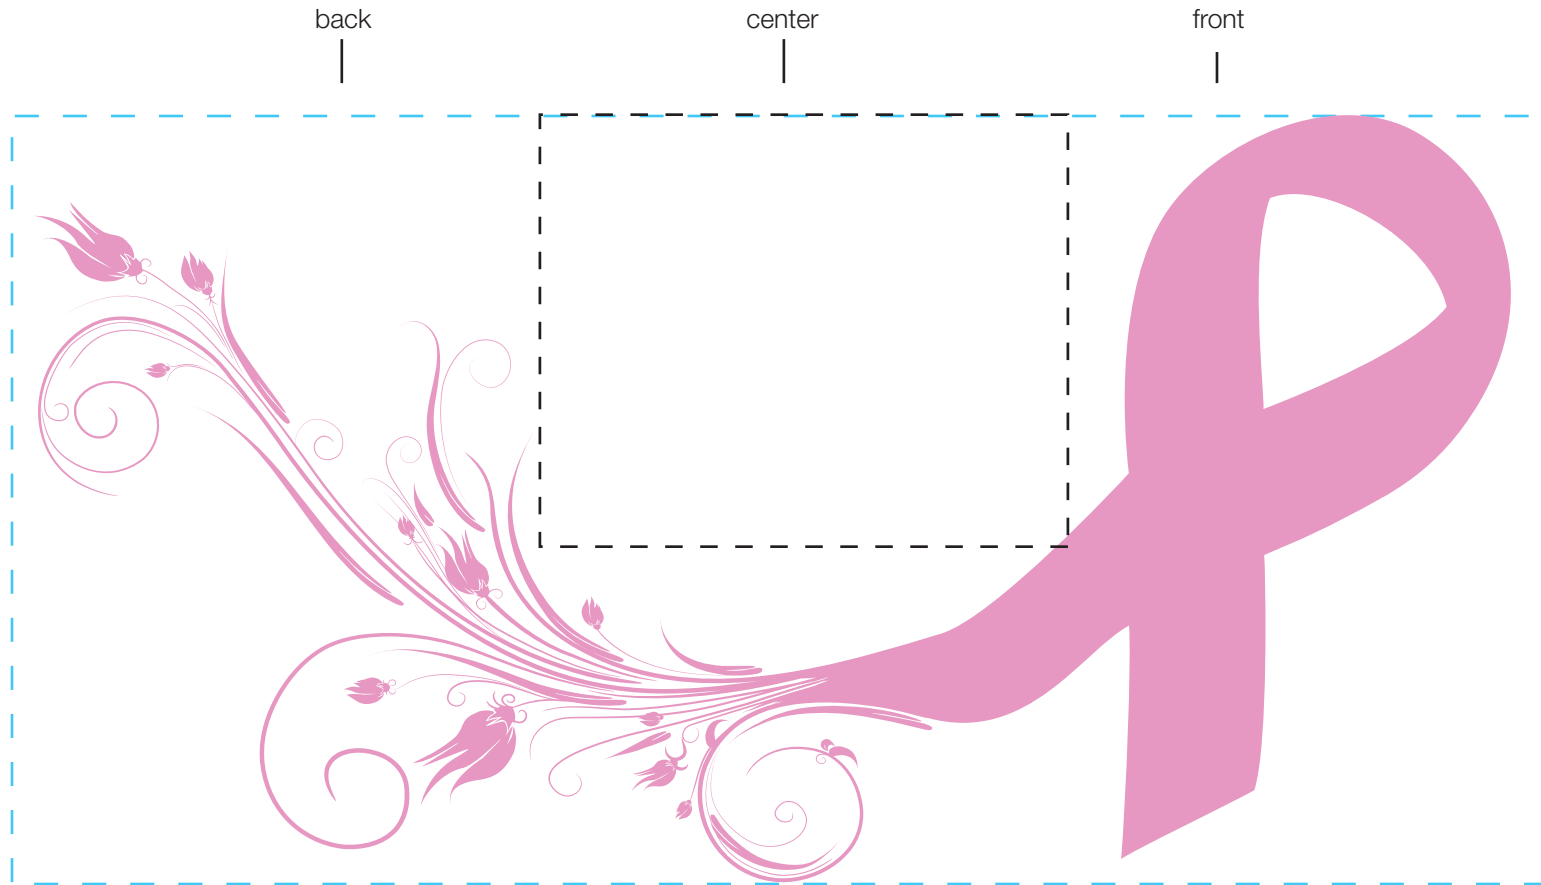

design template
imprint at 100%

design #708

20 oz classic

AVAILABLE BOTTLE IMPRINT AREA (DASHED BLUE LINE) = 4"H X 8"W

AVAILABLE LOGO IMPRINT AREA (DASHED BLACK LINE) = 2.25"H X 2.75"W

ALTERING COLORS:
PLEASE DESIGNATE PMS # TO CORRESPONDING COLOR #.
PLEASE DO NOT CHANGE AMOUNT OF COLORS IN DESIGN

pms 673
(color #1)

NOT A PROOF. FOR CONCEPT PURPOSES ONLY.

item#: