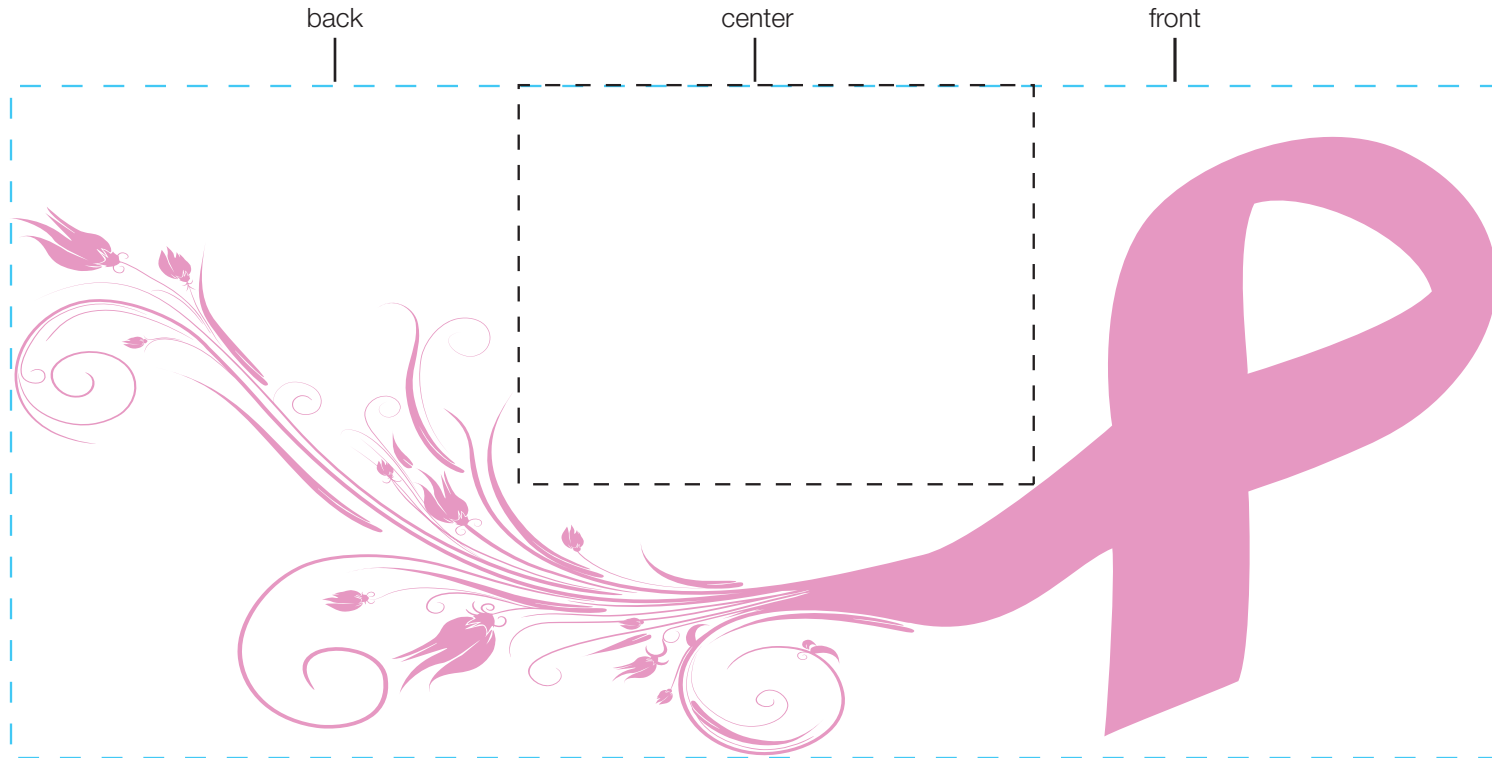

design template
imprint at 100%

design #708

18oz bolt

AVAILABLE BOTTLE IMPRINT AREA (DASHED BLUE LINE) = 3.5"H X 7.75"W

AVAILABLE LOGO IMPRINT AREA (DASHED BLACK LINE) = 2.07"H X 2.68"W

ALTERING COLORS:
PLEASE DESIGNATE PMS # TO CORRESPONDING COLOR #.
PLEASE DO NOT CHANGE AMOUNT OF COLORS IN DESIGN

NOT A PROOF. FOR CONCEPT PURPOSES ONLY.

pms 673
(color #1)

item#: