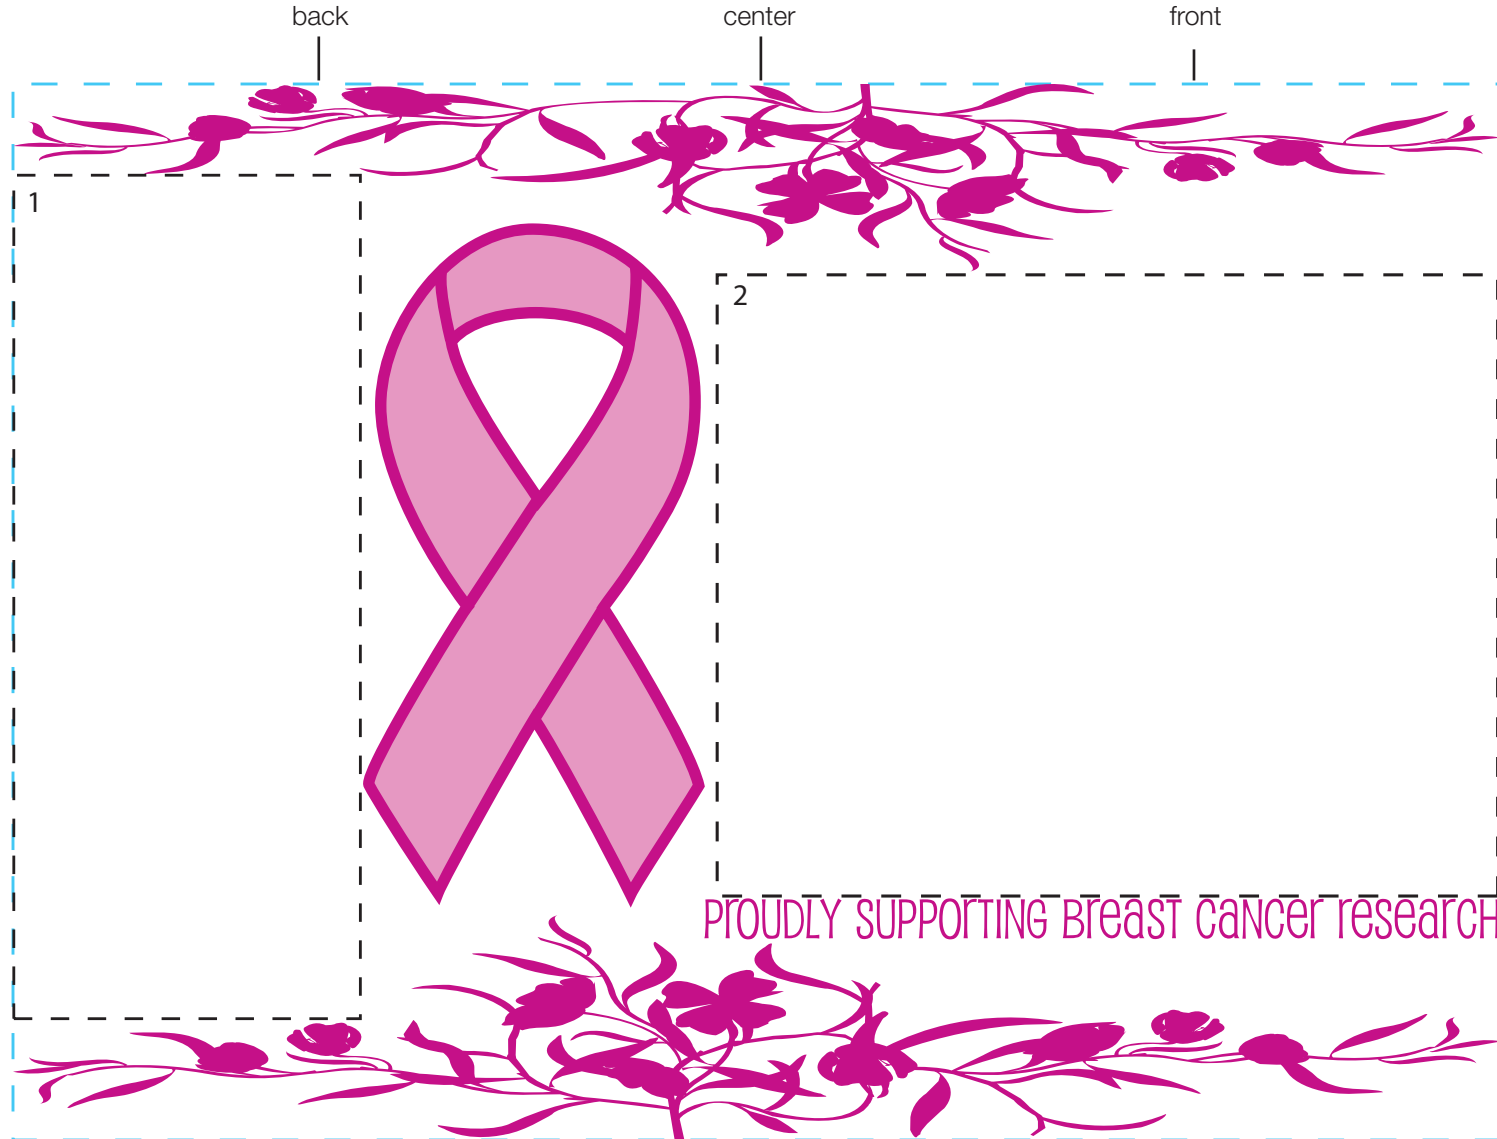

design template

imprint at 100%

design #707

24 oz bolt

AVAILABLE BOTTLE IMPRINT AREA (DASHED BLUE LINE) = 5.5"H X 7.75"W

1) AVAILABLE LOGO IMPRINT AREA (DASHED BLACK LINE) = 4.393"H X 1.805"W

2) AVAILABLE LOGO IMPRINT AREA (DASHED BLACK LINE) = 3.235"H X 4.064"W

ALTERING COLORS:

PLEASE DESIGNATE PMS # TO CORRESPONDING COLOR #.

PLEASE DO NOT CHANGE AMOUNT OF COLORS IN DESIGN

pms 673
(color #1)

pms 675
(color #2)

NOT A PROOF. FOR CONCEPT PURPOSES ONLY.

item#: