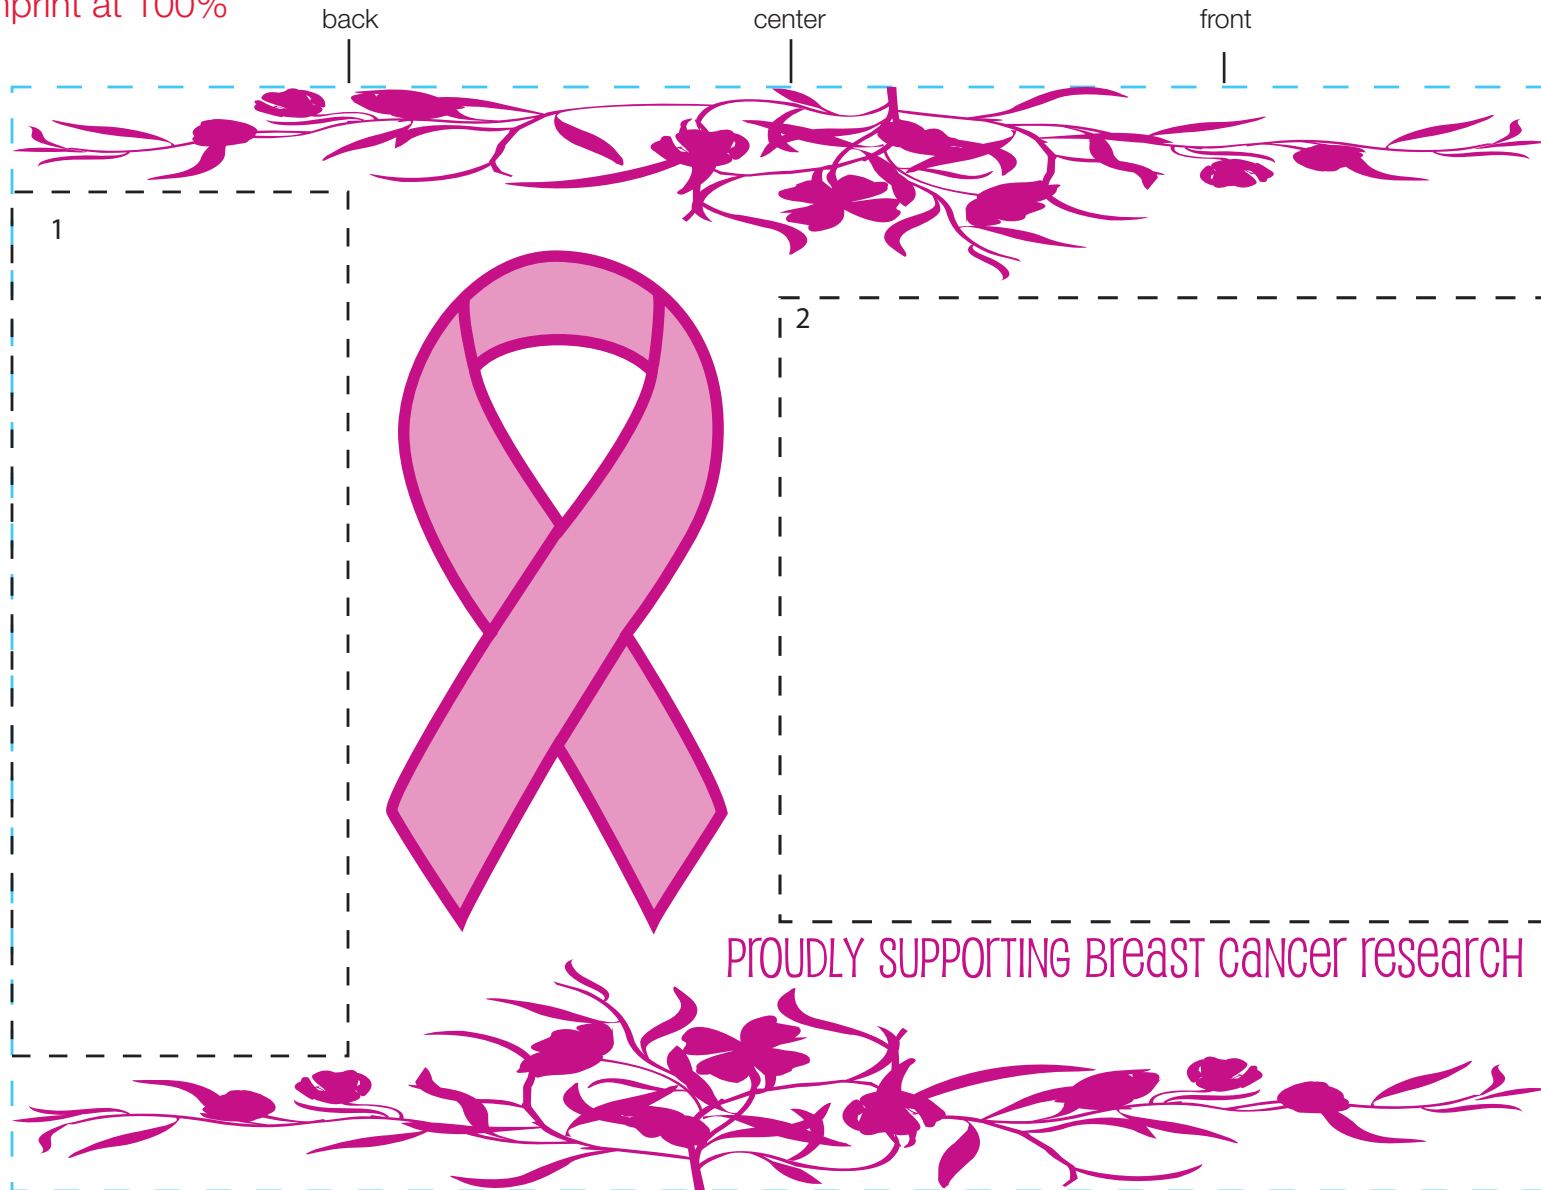

design template

design #707

24 oz aluminum classic

imprint at 100%

AVAILABLE BOTTLE IMPRINT AREA (DASHED BLUE LINE) = 5.75"H X 8"W

1) AVAILABLE LOGO IMPRINT AREA (DASHED BLACK LINE) = 4.5"H X 1.25"W

2) AVAILABLE LOGO IMPRINT AREA (DASHED BLACK LINE) = 3.25"H X 4"W

ALTERING COLORS:
PLEASE DESIGNATE PMS # TO CORRESPONDING COLOR #.
PLEASE DO NOT CHANGE AMOUNT OF COLORS IN DESIGN

pms 673
(color #1)

pms 675
(color #2)

NOT A PROOF. FOR CONCEPT PURPOSES ONLY.

item#: