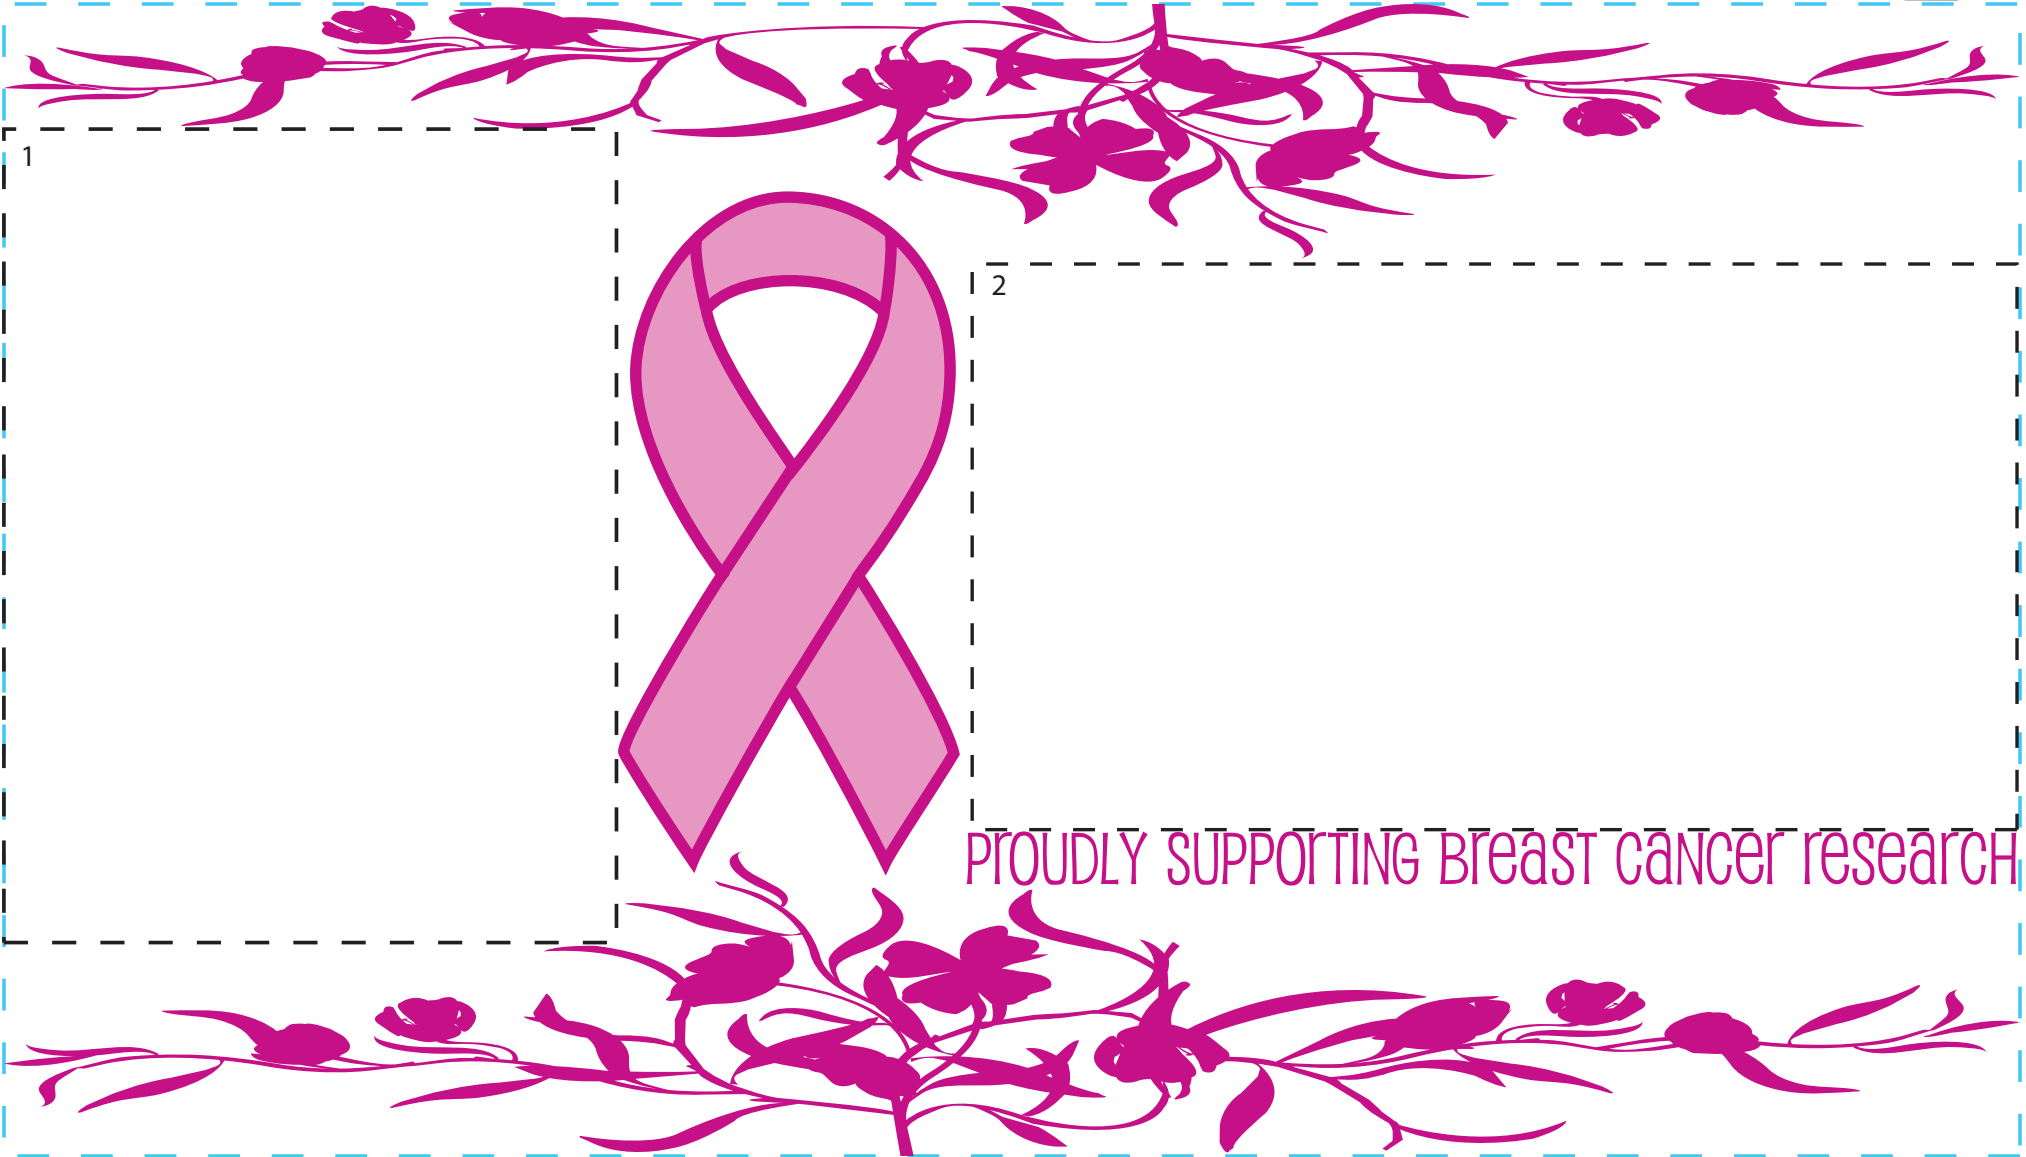

design template

imprint at 100%

design #707

44oz bolt

back

center

front

AVAILABLE BOTTLE IMPRINT AREA (DASHED BLUE LINE) = 6"H X 10.5"W

1) AVAILABLE LOGO IMPRINT AREA (DASHED BLACK LINE) =
2) AVAILABLE LOGO IMPRINT AREA (DASHED BLACK LINE) =

4.236"H X 3.19"W
2.946"H X 5.441"W

ALTERING COLORS:
PLEASE DESIGNATE PMS # TO CORRESPONDING COLOR #.
PLEASE DO NOT CHANGE AMOUNT OF COLORS IN DESIGN

NOT A PROOF. FOR CONCEPT PURPOSES ONLY.

item#:

pms 673
(color #1)

pms 675
(color #2)