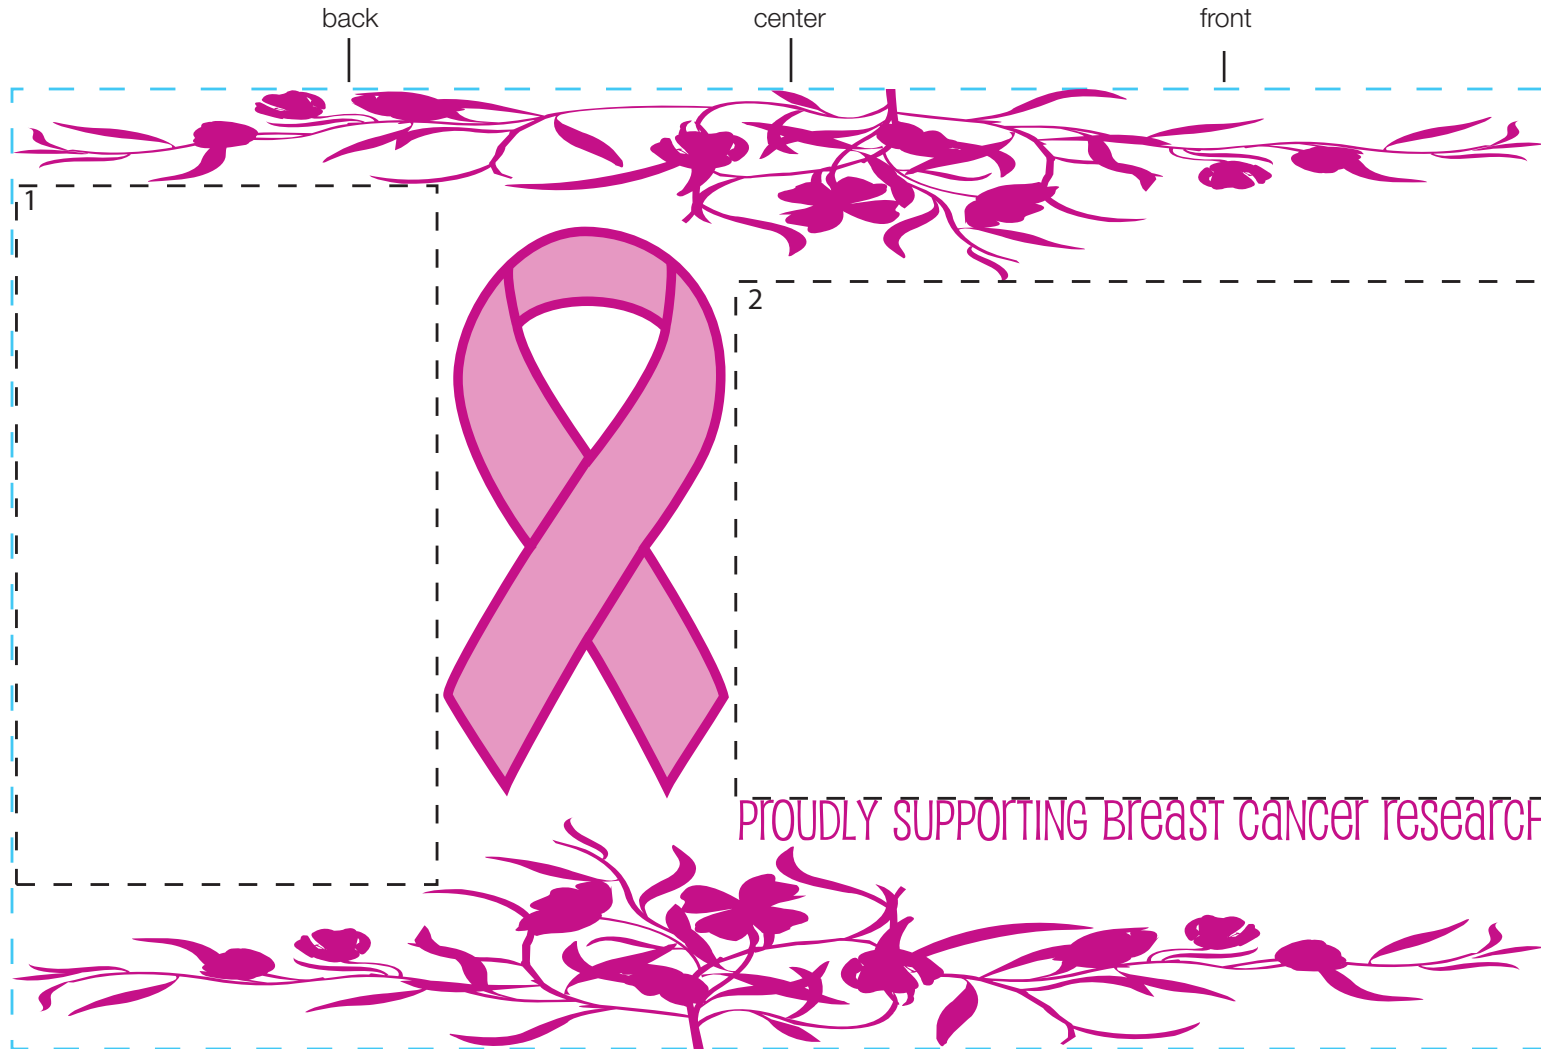

design template

imprint at 100%

design #707

24 oz classic

AVAILABLE BOTTLE IMPRINT AREA (DASHED BLUE LINE) = 5"H X 8"W

1) AVAILABLE LOGO IMPRINT AREA (DASHED BLACK LINE) = 3.639"H X 2.19"W

2) AVAILABLE LOGO IMPRINT AREA (DASHED BLACK LINE) = 2.691"H X 4.23"W

ALTERING COLORS:
PLEASE DESIGNATE PMS # TO CORRESPONDING COLOR #.
PLEASE DO NOT CHANGE AMOUNT OF COLORS IN DESIGN

pms 673
(color #1)

pms 675
(color #2)

NOT A PROOF. FOR CONCEPT PURPOSES ONLY.

item#: