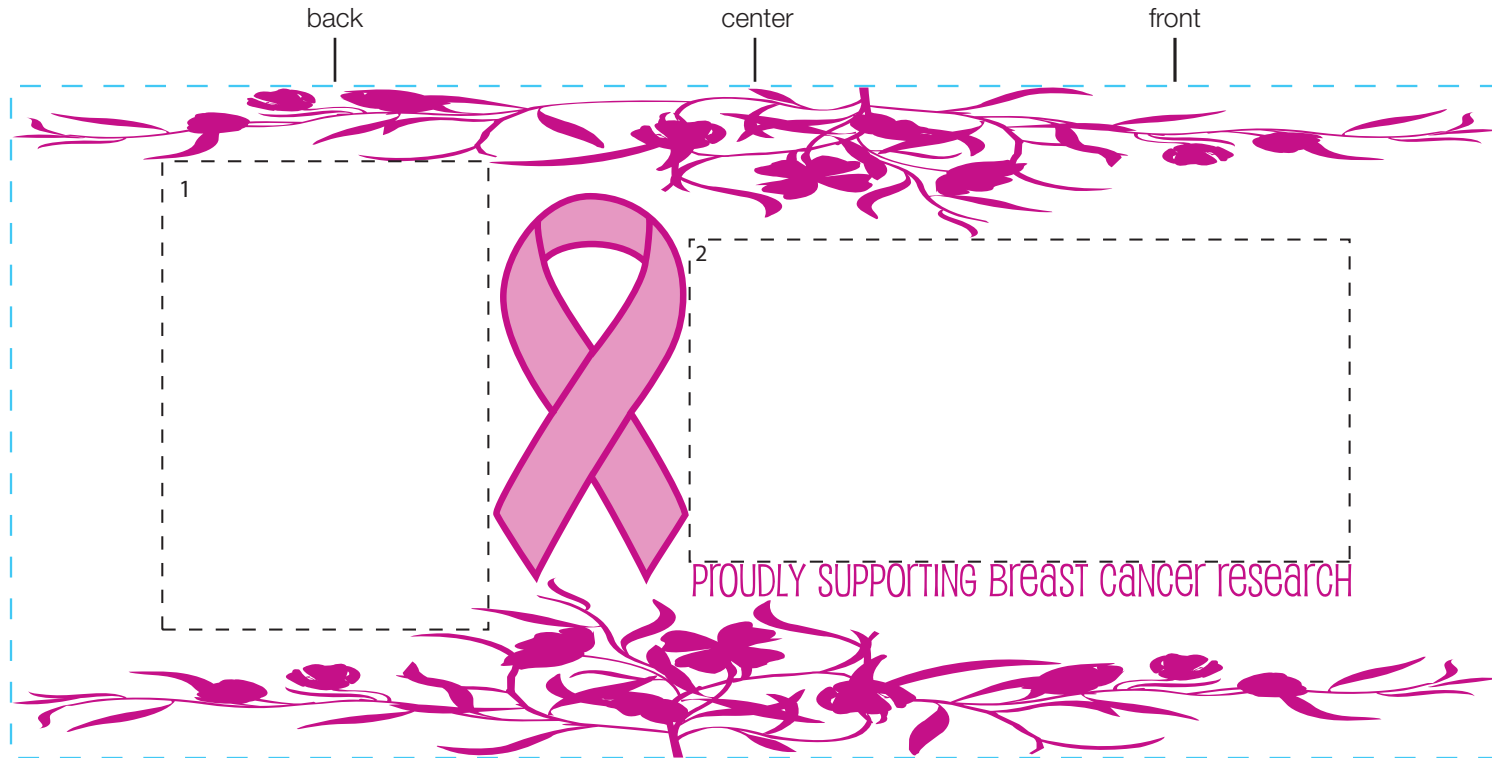

design template
imprint at 100%

design #707

18oz bolt

AVAILABLE BOTTLE IMPRINT AREA (DASHED BLUE LINE) = 3.5"H X 7.75"W

ALTERING COLORS:
PLEASE DESIGNATE PMS # TO CORRESPONDING COLOR #.
PLEASE DO NOT CHANGE AMOUNT OF COLORS IN DESIGN

NOT A PROOF. FOR CONCEPT PURPOSES ONLY.

1) AVAILABLE LOGO IMPRINT AREA (DASHED BLACK LINE) = 2.43"H X 1.69"W

2) AVAILABLE LOGO IMPRINT AREA (DASHED BLACK LINE) = 1.67"H X 3.43"W

pms 673
(color #1)

pms 675
(color #2)