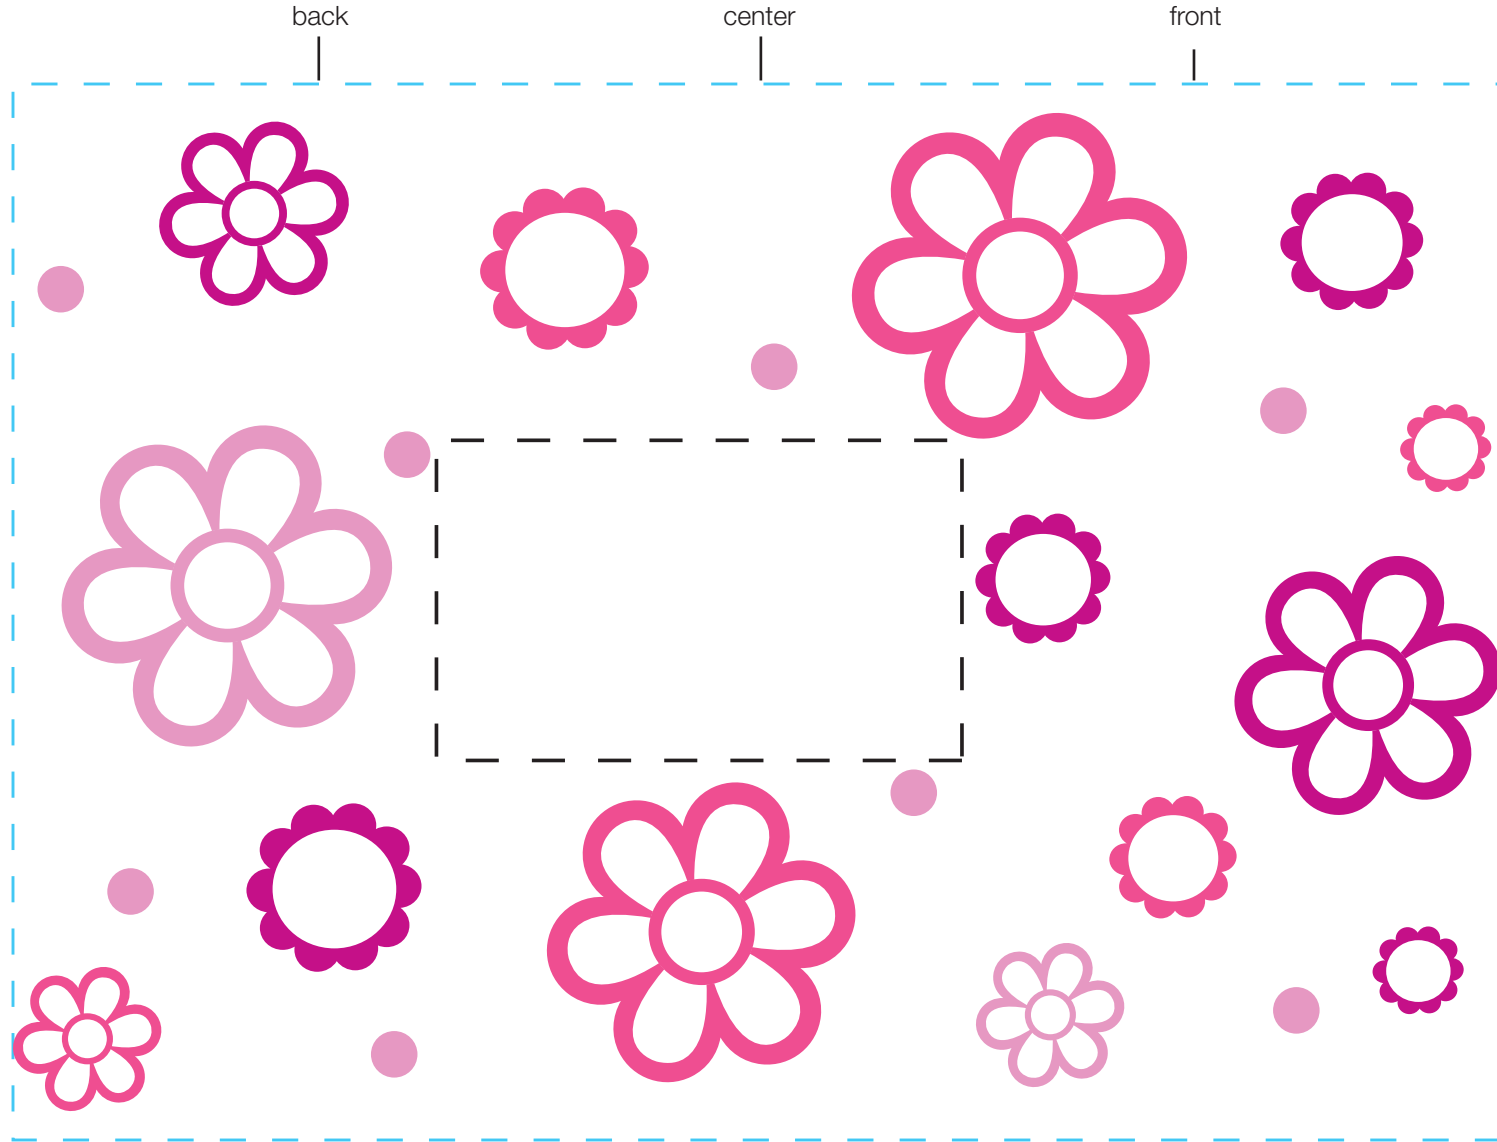

design template

imprint at 100%

design #703

24 oz bolt

AVAILABLE BOTTLE IMPRINT AREA (DASHED BLUE LINE) = 5.5"H X 7.75"W AVAILABLE LOGO IMPRINT AREA (DASHED BLACK LINE) = 1.667"H X 2.737"W

ALTERING COLORS:
PLEASE DESIGNATE PMS # TO CORRESPONDING COLOR #.
PLEASE DO NOT CHANGE AMOUNT OF COLORS IN DESIGN

pms 675
(color #1)

pms 673
(color #2)

pms 205
(color #3)

NOT A PROOF. FOR CONCEPT PURPOSES ONLY.

item#: