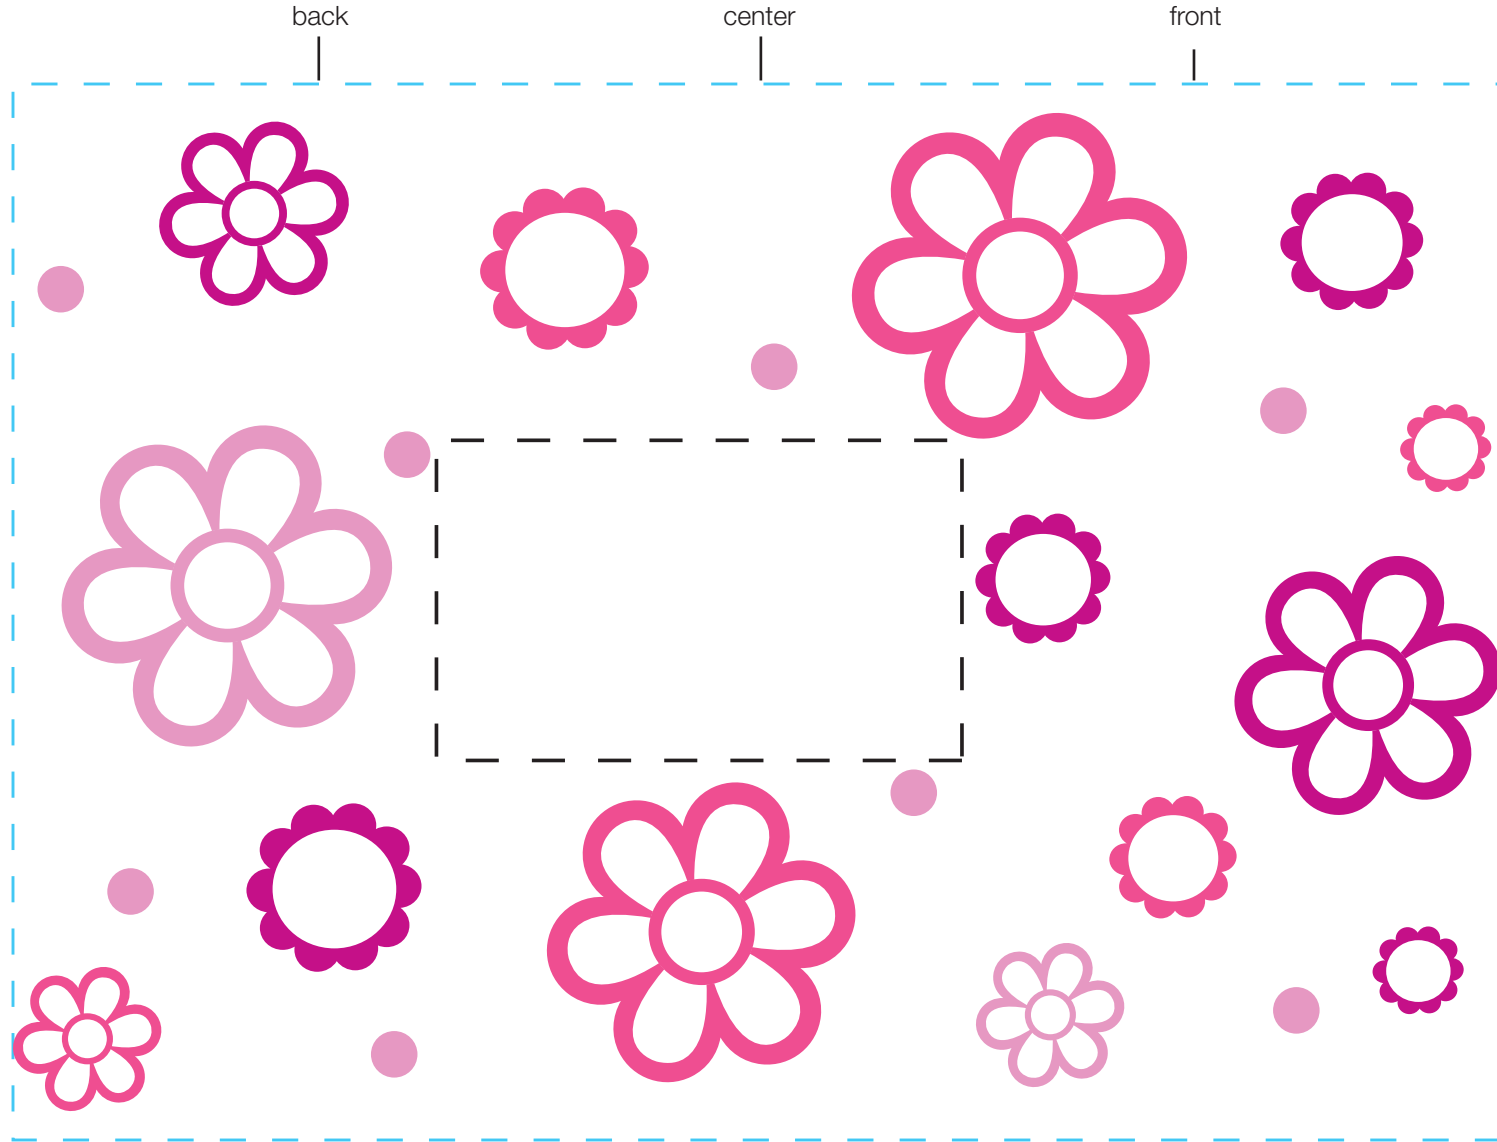

# design template

imprint at 100%

# 24 oz bolt

AVAILABLE BOTTLE IMPRINT AREA (DASHED BLUE LINE) = 5.5"H X 7.75"W AVAILABLE LOGO IMPRINT AREA (DASHED BLACK LINE) = 1.667"H X 2.737"W

ALTERING COLORS:  
PLEASE DESIGNATE PMS # TO CORRESPONDING COLOR #.  
PLEASE DO NOT CHANGE AMOUNT OF COLORS IN DESIGN

  
pms 675  
(color #1)

  
pms 673  
(color #2)

  
pms 205  
(color #3)

NOT A PROOF. FOR CONCEPT PURPOSES ONLY.

item#: