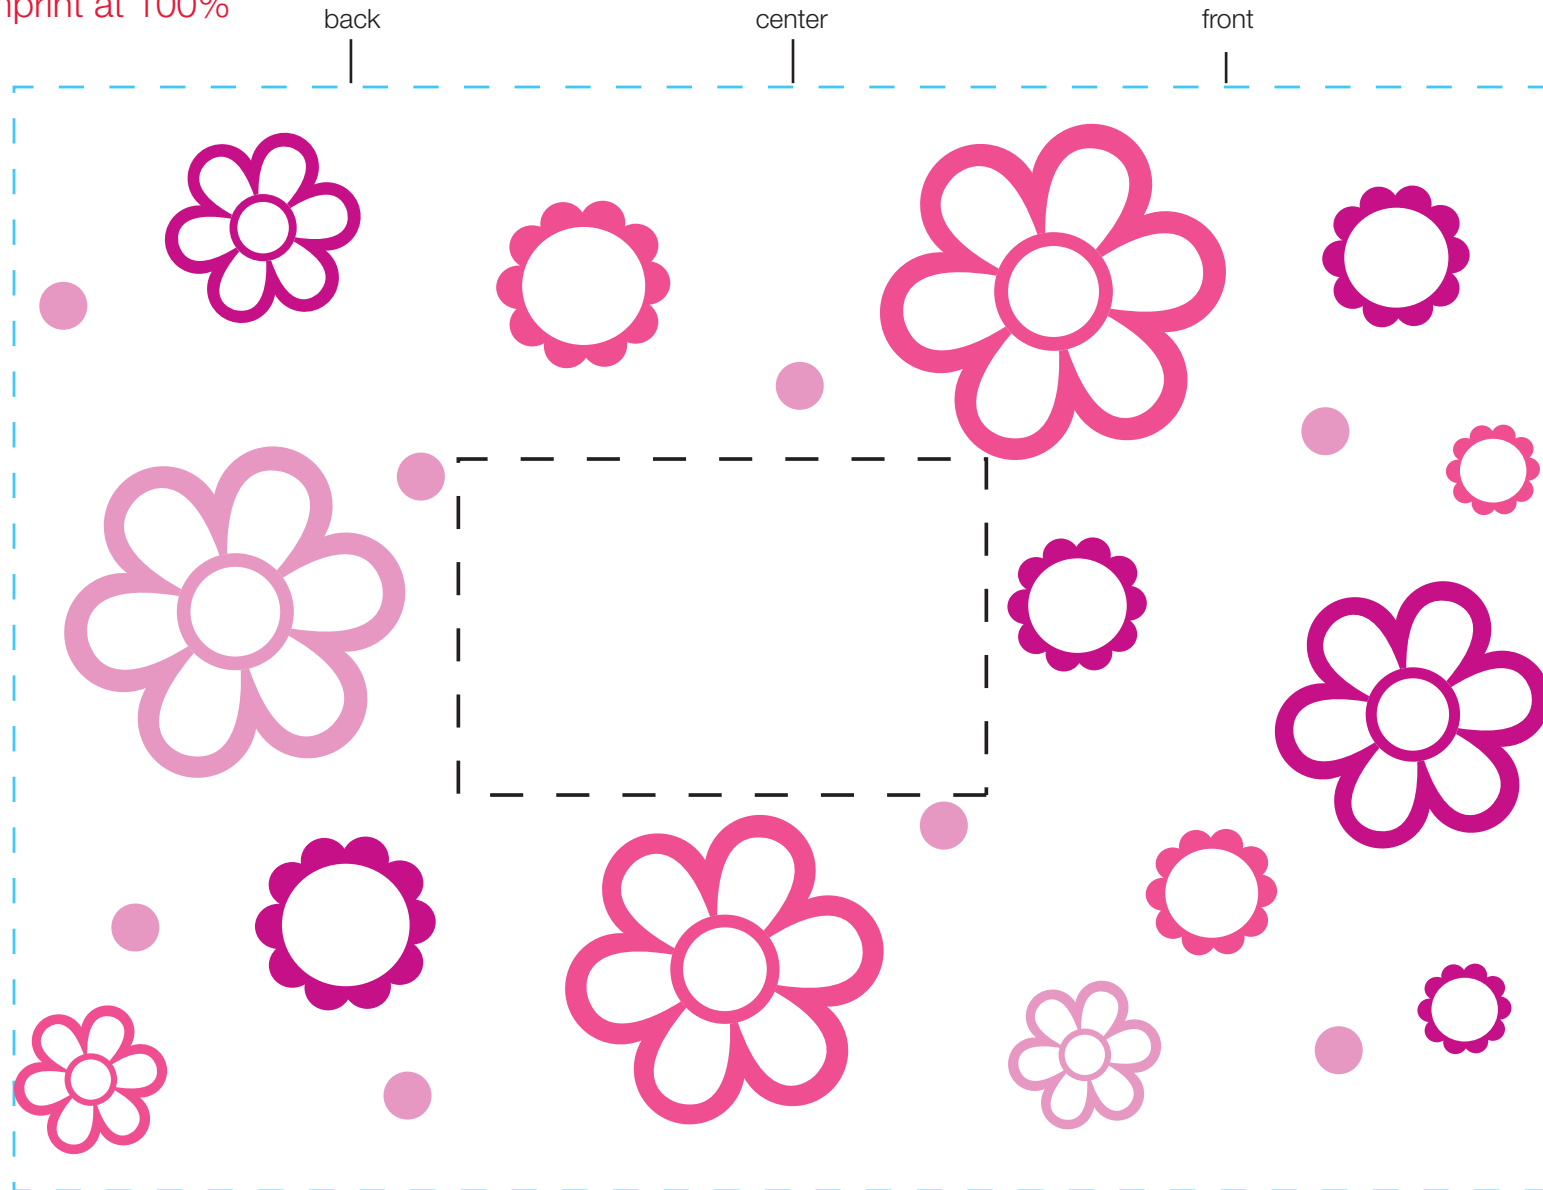

# 24 oz aluminum classic

imprint at 100%

AVAILABLE BOTTLE IMPRINT AREA (DASHED BLUE LINE) = 5.75\"H X 8\"W

AVAILABLE LOGO IMPRINT AREA (DASHED BLACK LINE) = 1.75\"H X 2.75\"W

ALTERING COLORS:  
PLEASE DESIGNATE PMS # TO CORRESPONDING COLOR #.  
PLEASE DO NOT CHANGE AMOUNT OF COLORS IN DESIGN

  
pms 675  
(color #1)

  
pms 673  
(color #2)

  
pms 205  
(color #3)

NOT A PROOF. FOR CONCEPT PURPOSES ONLY.

item#: