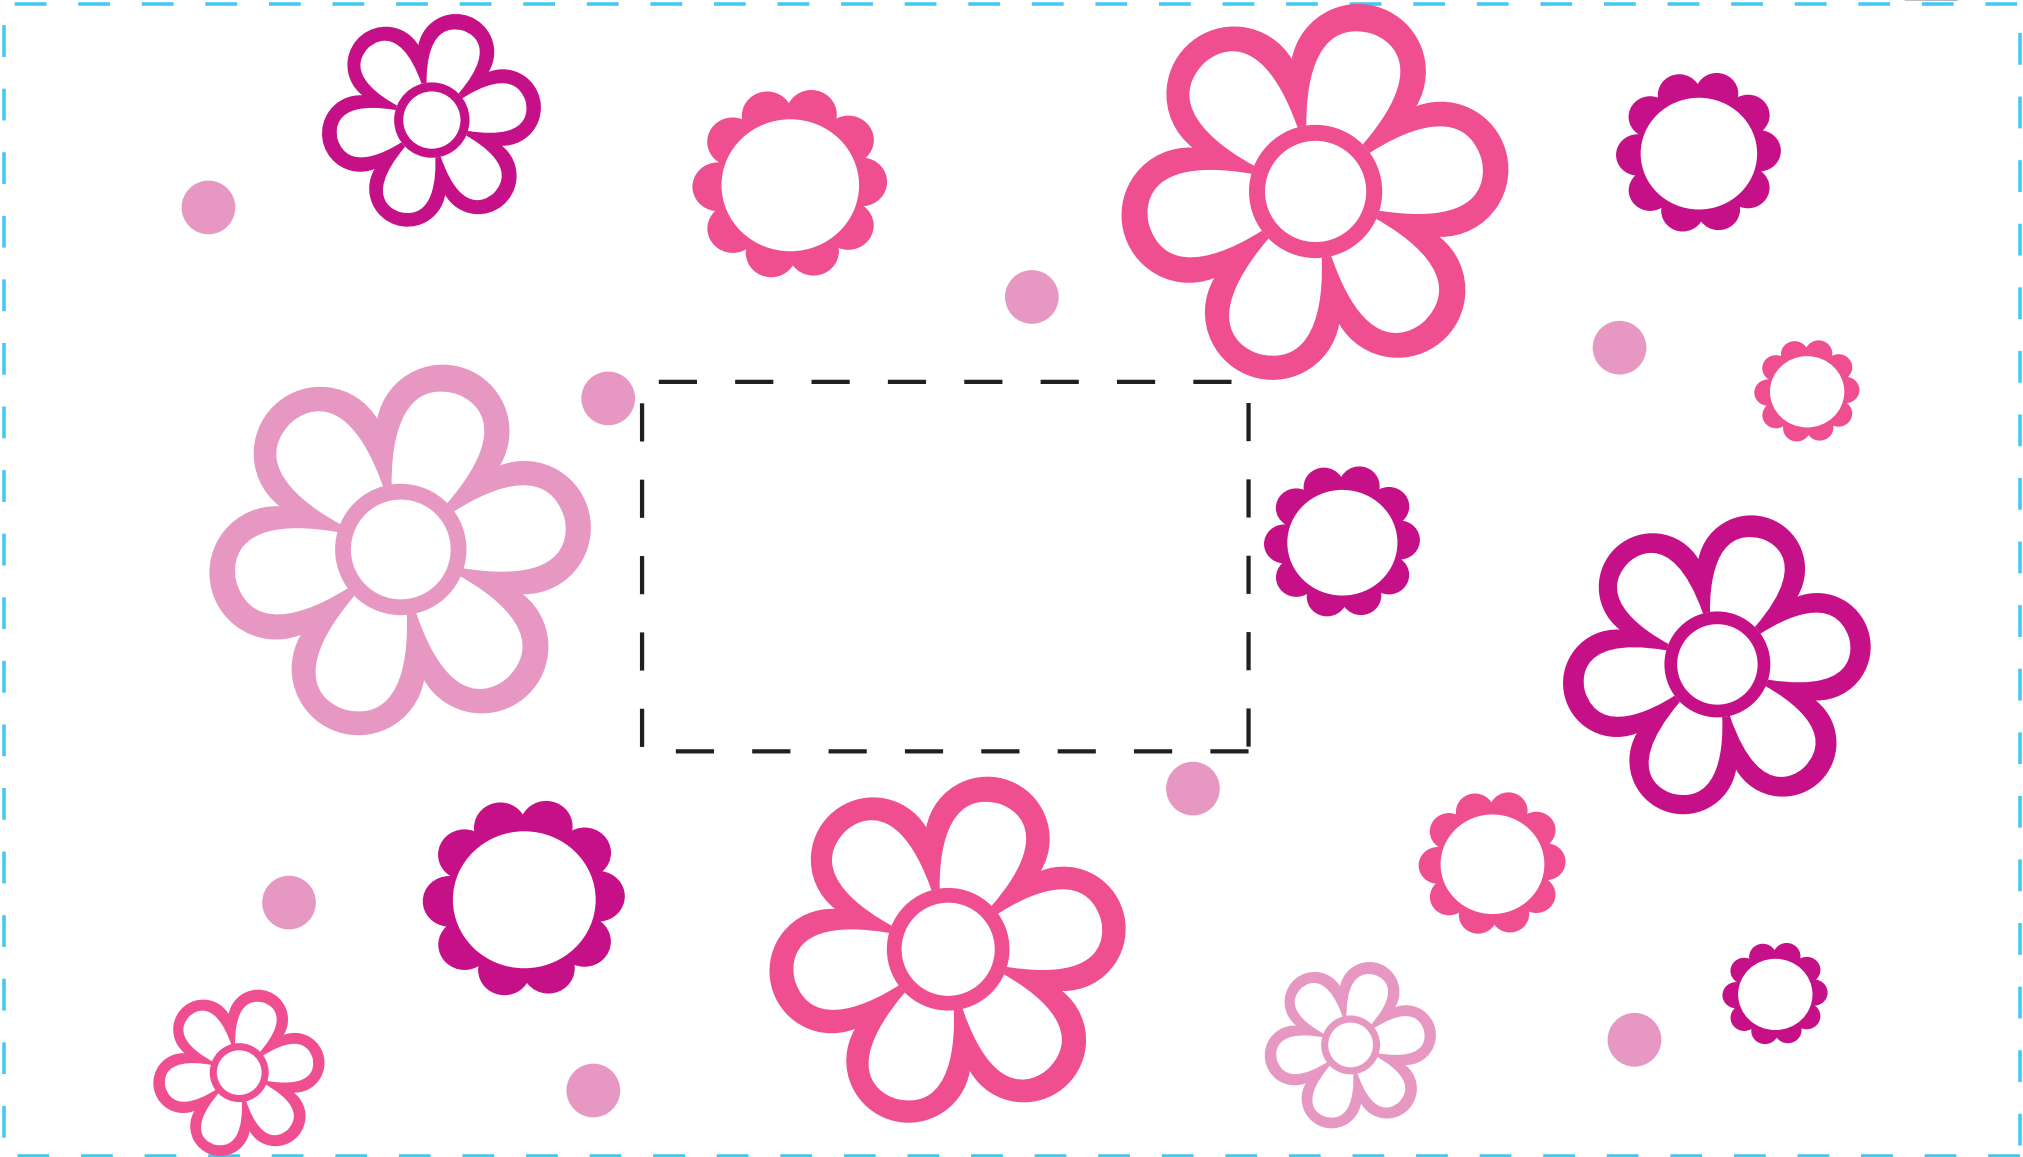

design template

imprint at 100%

design #703

44oz bolt

back

center

front

AVAILABLE BOTTLE IMPRINT AREA (DASHED BLUE LINE) = 6"H X 10.5"W

AVAILABLE LOGO IMPRINT AREA (DASHED BLACK LINE) = 1.924"H X 3.158"W

ALTERING COLORS:
PLEASE DESIGNATE PMS # TO CORRESPONDING COLOR #.
PLEASE DO NOT CHANGE AMOUNT OF COLORS IN DESIGN

NOT A PROOF. FOR CONCEPT PURPOSES ONLY.

item#:

pms 673
(color #1)

pms 205
(color #2)

pms 675
(color #3)