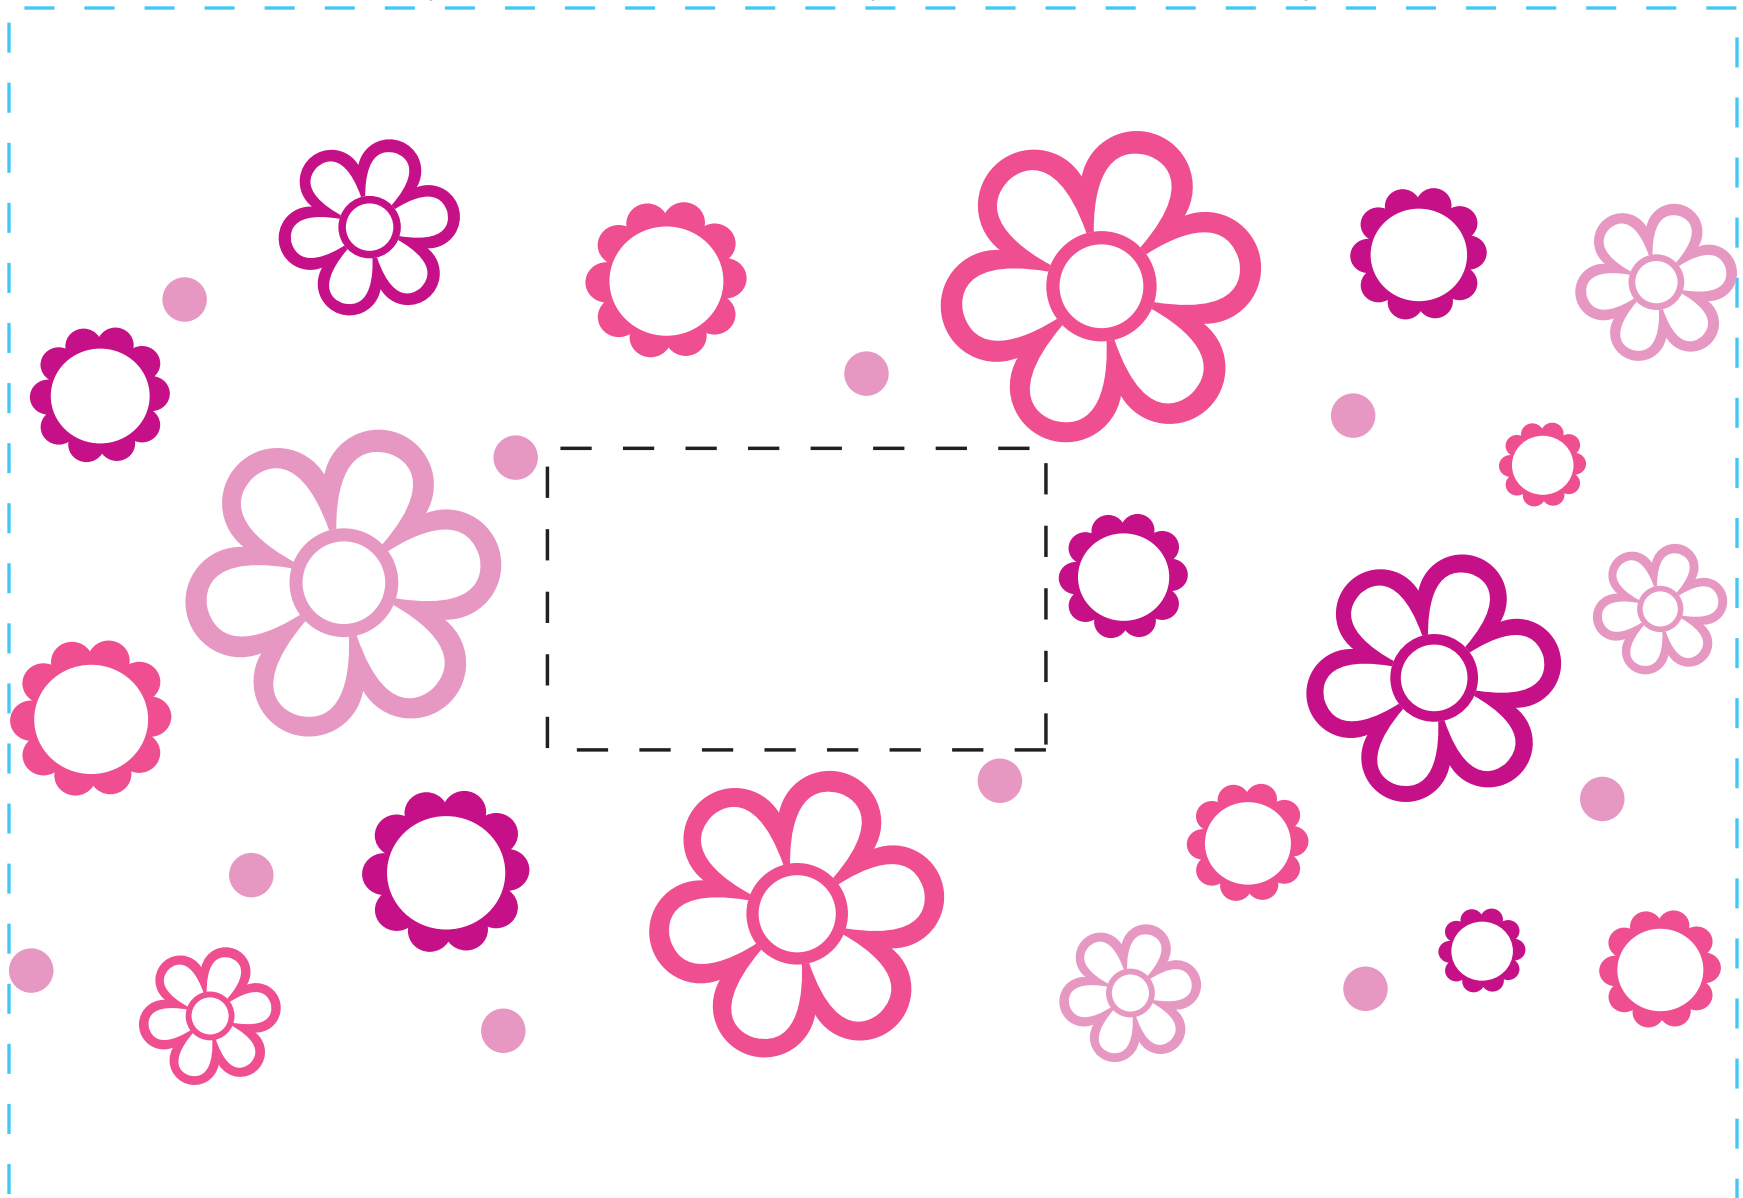

design template

imprint at 100%

design #703

34oz classic

back

center

front

AVAILABLE BOTTLE IMPRINT AREA (DASHED BLUE LINE) = 6.25\"H X 9\"W

AVAILABLE LOGO IMPRINT AREA (DASHED BLACK LINE) = 1.57\"H X 2.596\"W

ALTERING COLORS:
PLEASE DESIGNATE PMS # TO CORRESPONDING COLOR #.
PLEASE DO NOT CHANGE AMOUNT OF COLORS IN DESIGN

pms 675
(color #1)

pms 673
(color #2)

pms 205
(color #3)

NOT A PROOF. FOR CONCEPT PURPOSES ONLY.

item#: