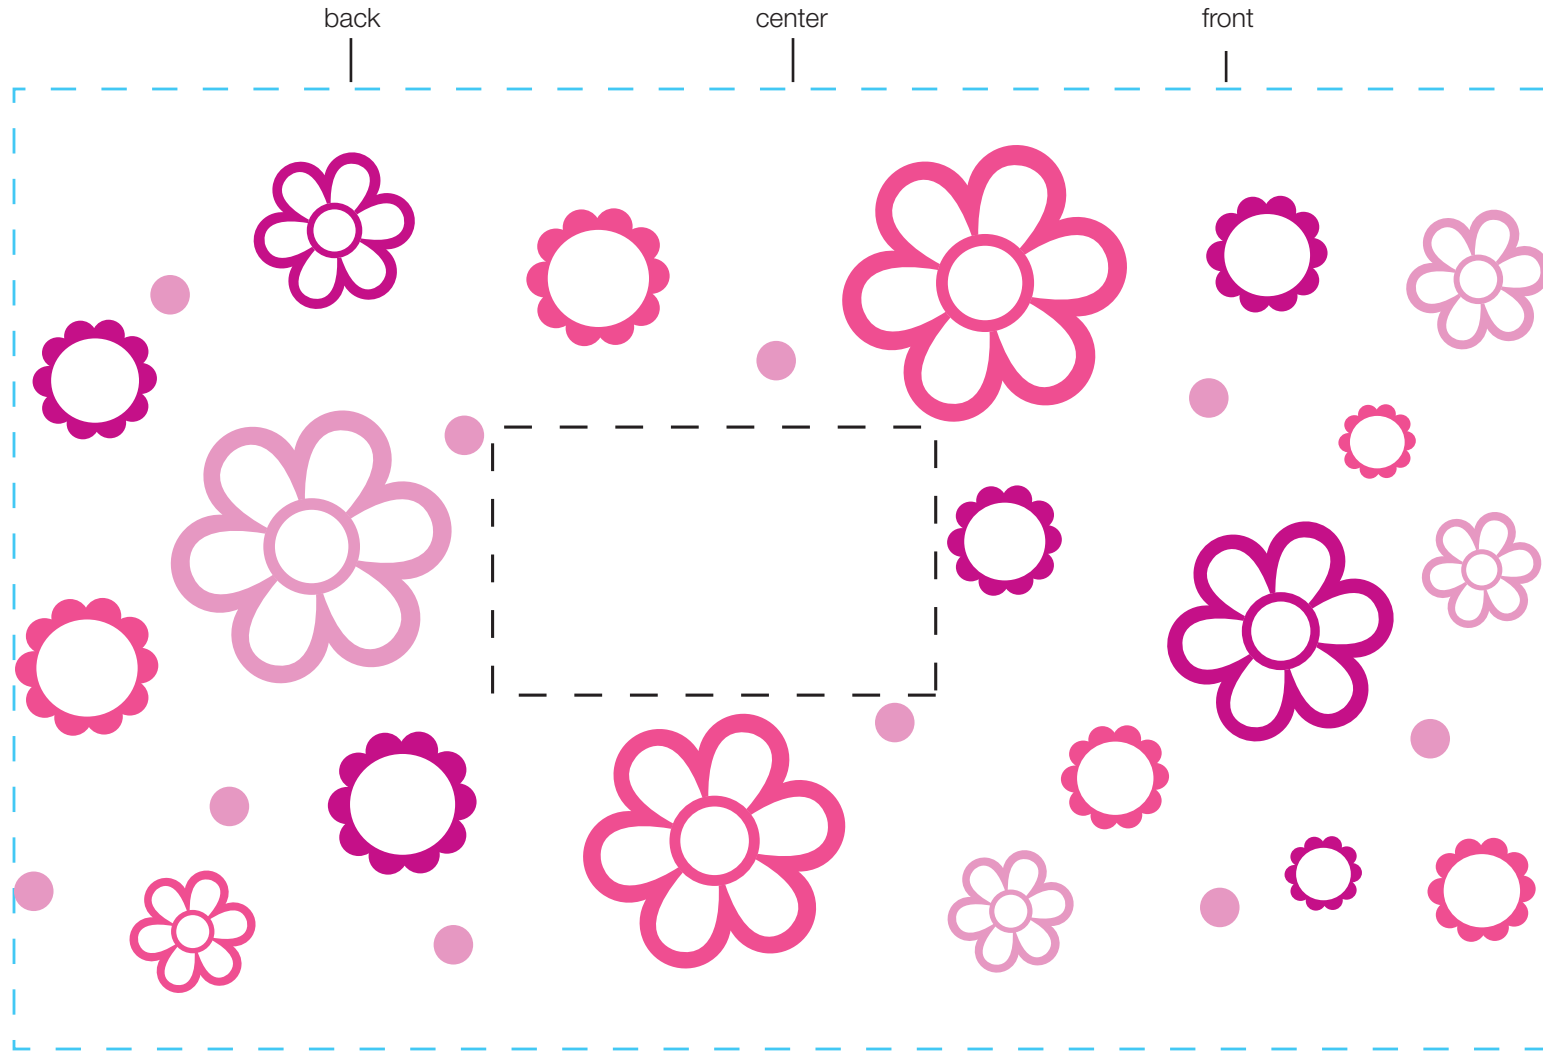

# design template

imprint at 100%

# 24 oz classic

AVAILABLE BOTTLE IMPRINT AREA (DASHED BLUE LINE) = 5"H X 8"W

AVAILABLE LOGO IMPRINT AREA (DASHED BLACK LINE) = 1.396"H X 2.307"W

ALTERING COLORS:  
PLEASE DESIGNATE PMS # TO CORRESPONDING COLOR #.  
PLEASE DO NOT CHANGE AMOUNT OF COLORS IN DESIGN

  
pms 675  
(color #1)

  
pms 673  
(color #2)

  
pms 205  
(color #3)

NOT A PROOF. FOR CONCEPT PURPOSES ONLY.

item#: