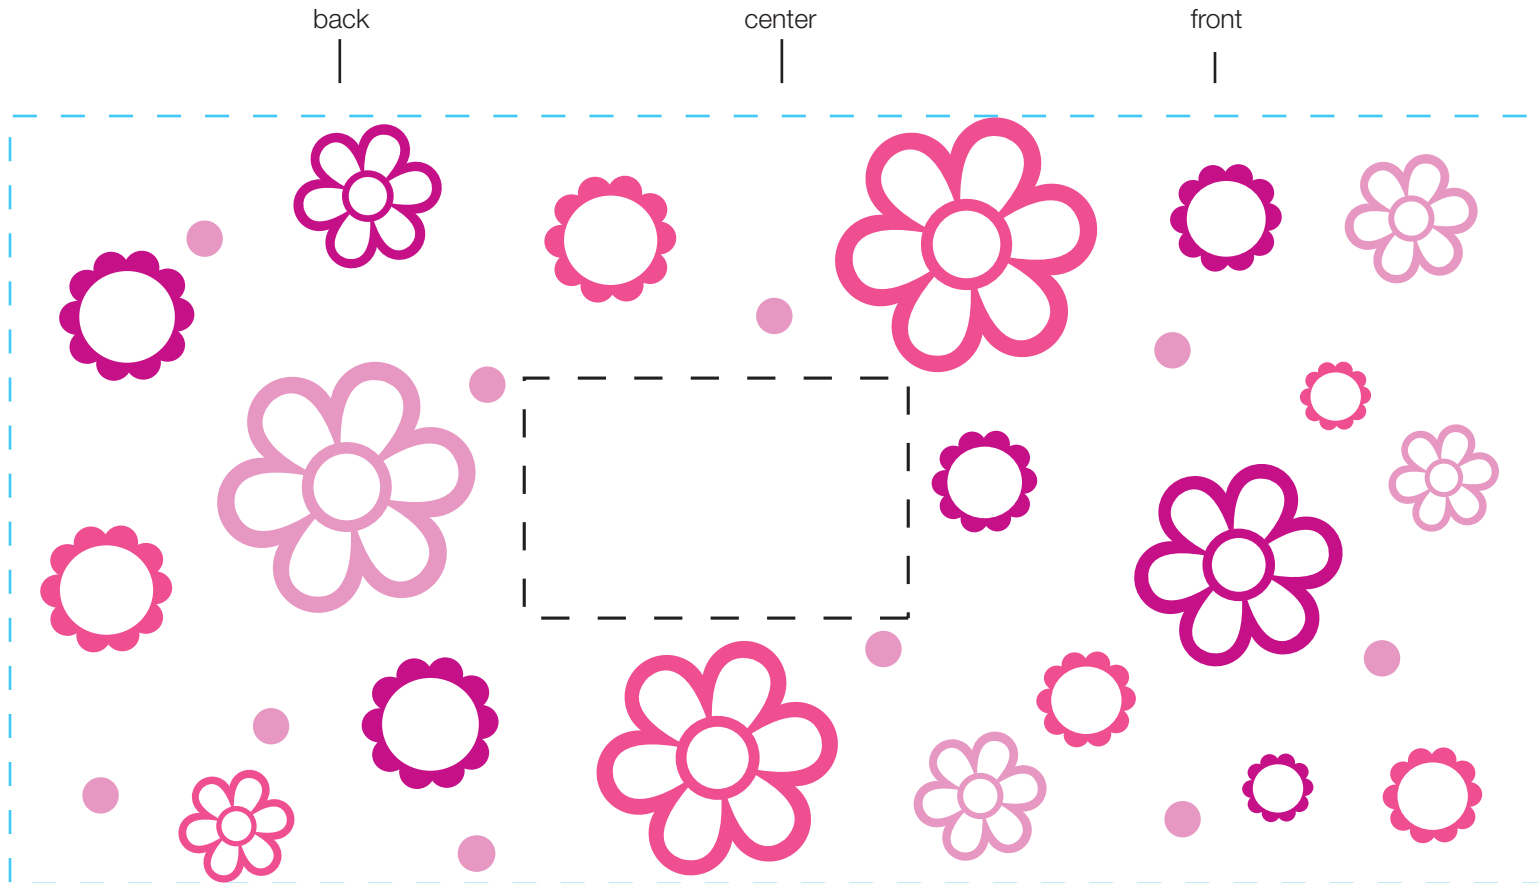

design template

imprint at 100%

design #703

20 oz classic

AVAILABLE BOTTLE IMPRINT AREA (DASHED BLUE LINE) = 4.5"H X 8"W

AVAILABLE LOGO IMPRINT AREA (DASHED BLACK LINE) = 1.25"H X 2"W

ALTERING COLORS:
PLEASE DESIGNATE PMS # TO CORRESPONDING COLOR #.
PLEASE DO NOT CHANGE AMOUNT OF COLORS IN DESIGN

pms 675
(color #1)

pms 673
(color #2)

pms 205
(color #3)

NOT A PROOF. FOR CONCEPT PURPOSES ONLY.

item#: