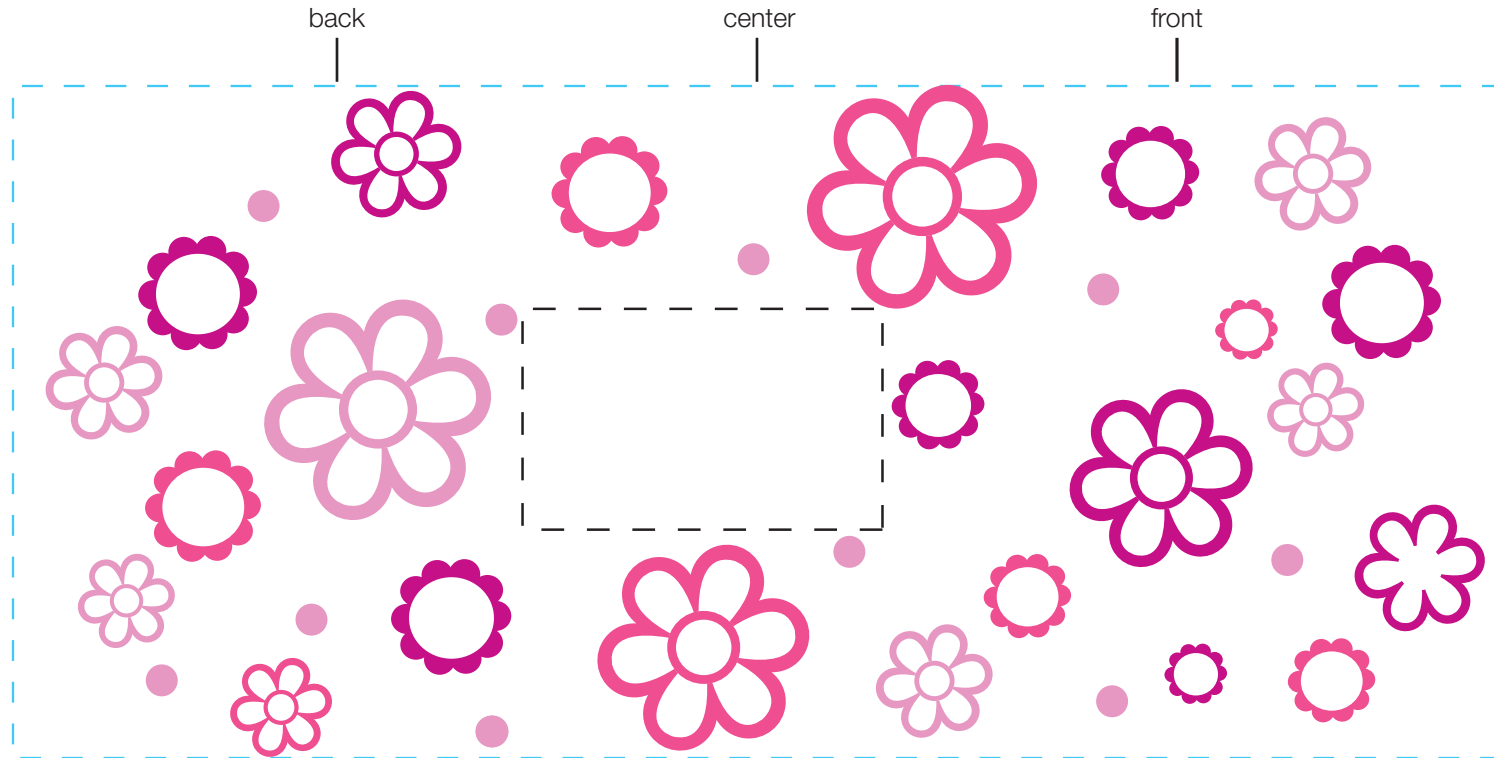

design template

imprint at 100%

design #707

18oz bolt

AVAILABLE BOTTLE IMPRINT AREA (DASHED BLUE LINE) = 3.5"H X 7.75"W

AVAILABLE LOGO IMPRINT AREA (DASHED BLACK LINE) = 1.14"H X 1.87"W

ALTERING COLORS:
PLEASE DESIGNATE PMS # TO CORRESPONDING COLOR #.
PLEASE DO NOT CHANGE AMOUNT OF COLORS IN DESIGN

NOT A PROOF. FOR CONCEPT PURPOSES ONLY.

item#: