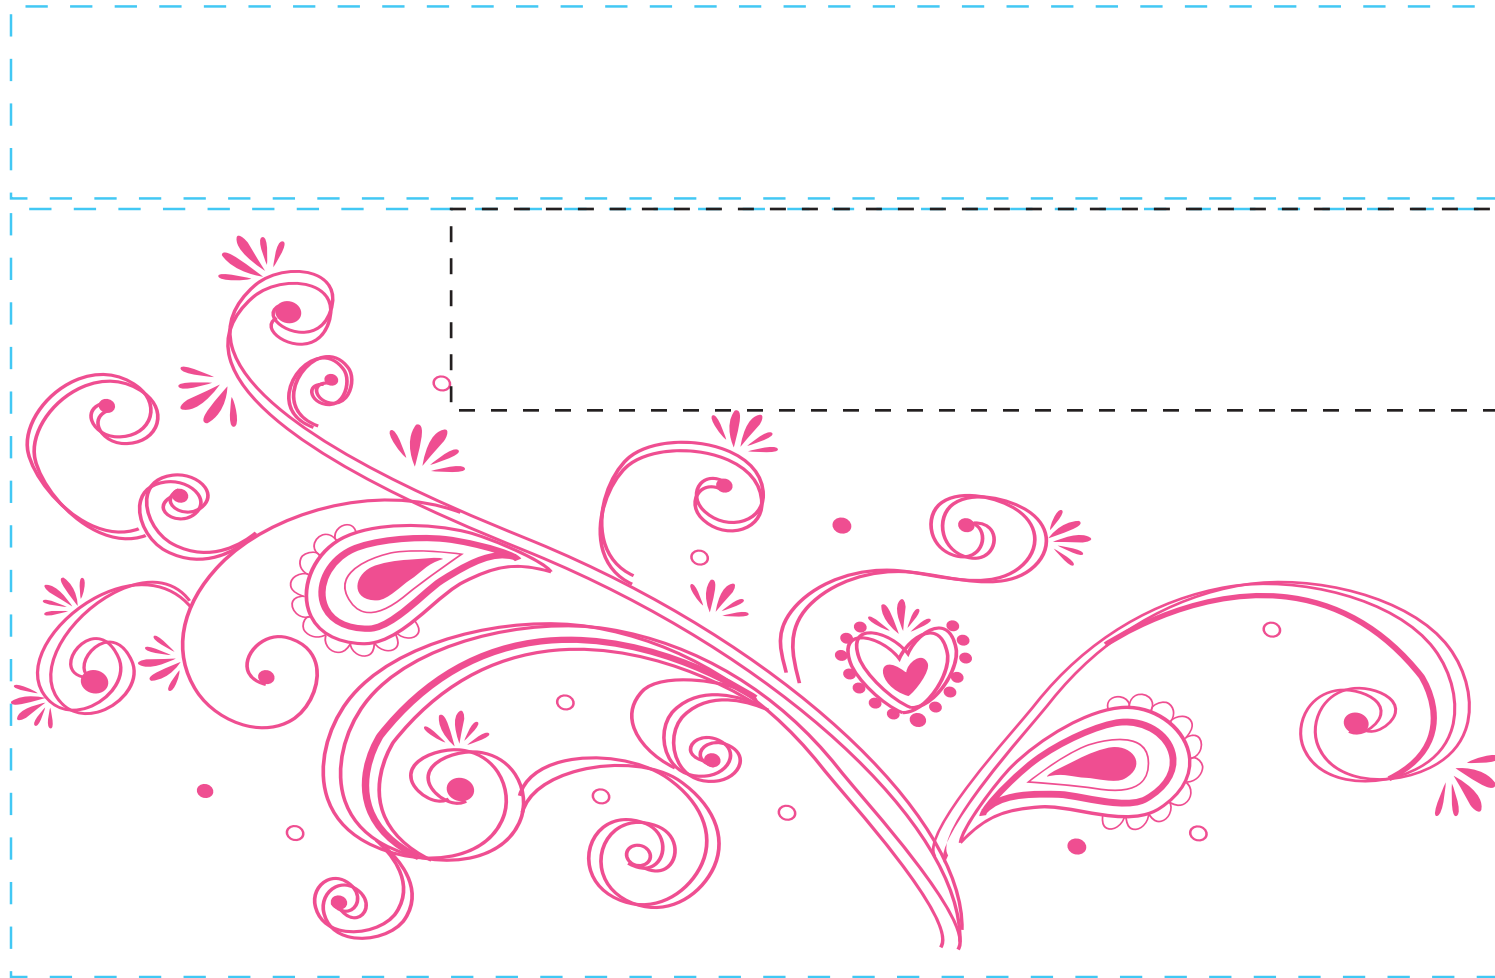

design template

imprint at 100%

design #702

24 oz metro

back

center

front

AVAILABLE BOTTLE IMPRINT AREA (DASHED BLUE LINE) = 1"H X 7.75"W (upper)
4"H X 7.75"W (lower)

AVAILABLE LOGO IMPRINT AREA (UPPER IMPRINT AREA) = 1"H X 7.75"W
AVAILABLE LOGO IMPRINT AREA (DASHED BLACK LINE) = 1.048"H X 5.457"W

ALTERING COLORS:
PLEASE DESIGNATE PMS # TO CORRESPONDING COLOR #.
PLEASE DO NOT CHANGE AMOUNT OF COLORS IN DESIGN

pms 205
(color #1)

NOT A PROOF. FOR CONCEPT PURPOSES ONLY.

item#: