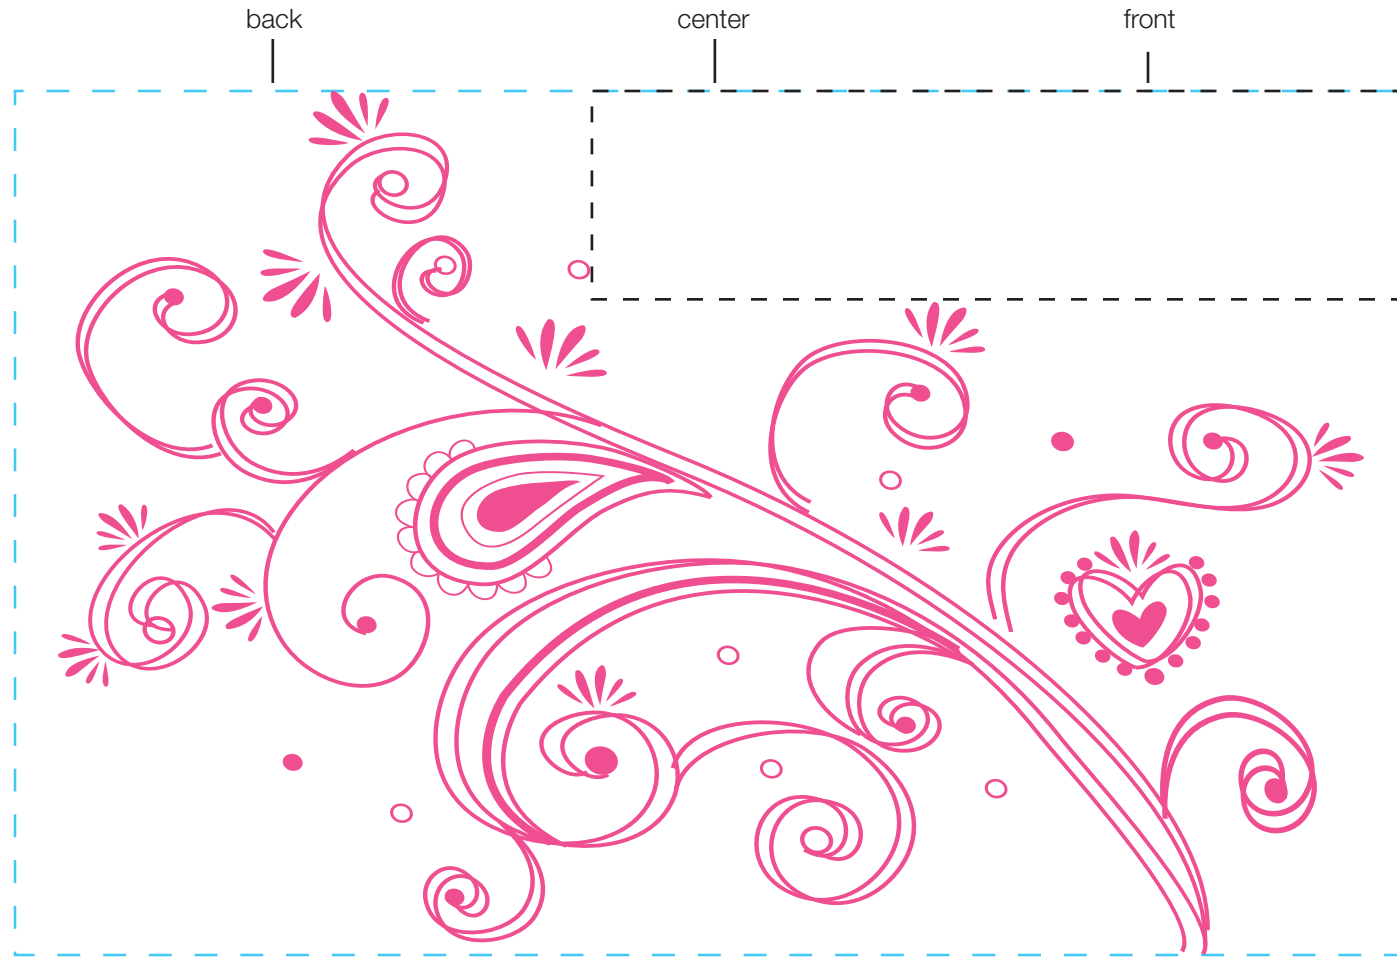

design template

imprint at 100%

design #702

24oz freedom

AVAILABLE BOTTLE IMPRINT AREA (DASHED BLUE LINE) = 4.5"H X 7.25"W

AVAILABLE LOGO IMPRINT AREA (DASHED BLACK LINE) = 1.085"H X 4.245"W

ALTERING COLORS:
PLEASE DESIGNATE PMS # TO CORRESPONDING COLOR #.
PLEASE DO NOT CHANGE AMOUNT OF COLORS IN DESIGN

pms 205
(color #1)

NOT A PROOF. FOR CONCEPT PURPOSES ONLY.

item#: