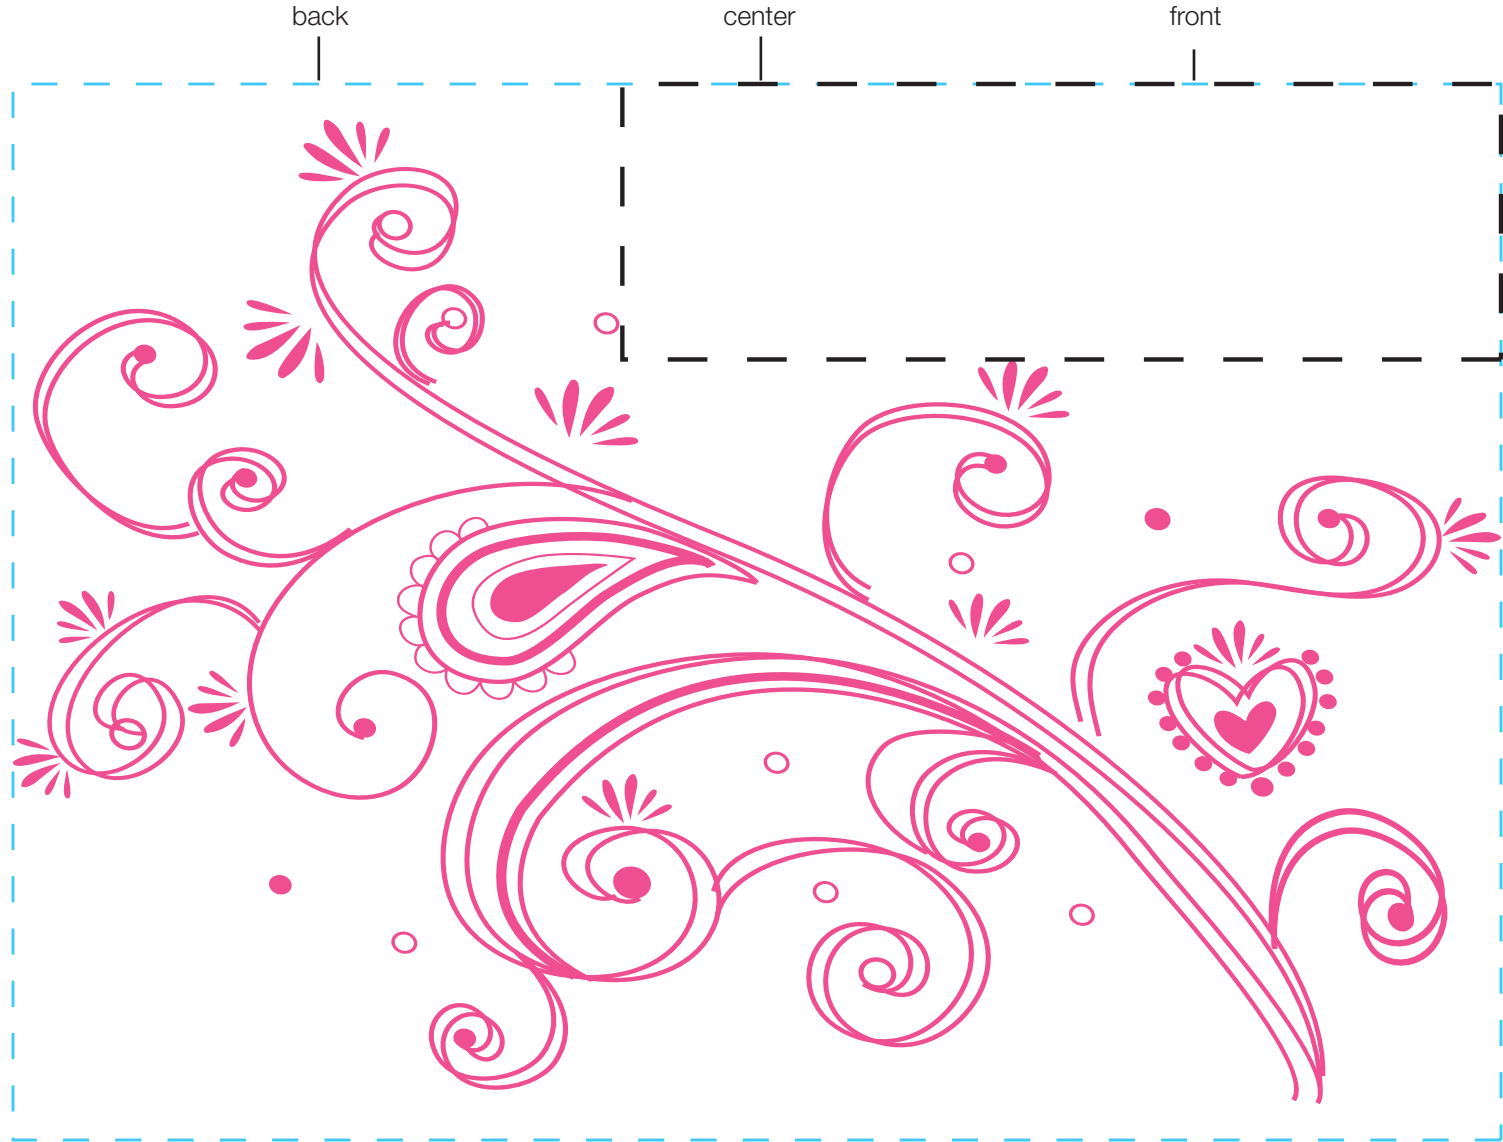

# design template

imprint at 100%

# design #702

# 24 oz bolt

AVAILABLE BOTTLE IMPRINT AREA (DASHED BLUE LINE) = 5.5"H X 7.75"W

AVAILABLE LOGO IMPRINT AREA (DASHED BLACK LINE) = 1.434"H X 4.576"W

ALTERING COLORS:  
PLEASE DESIGNATE PMS # TO CORRESPONDING COLOR #.  
PLEASE DO NOT CHANGE AMOUNT OF COLORS IN DESIGN

  
pms 205  
(color #1)

NOT A PROOF. FOR CONCEPT PURPOSES ONLY.

item#: