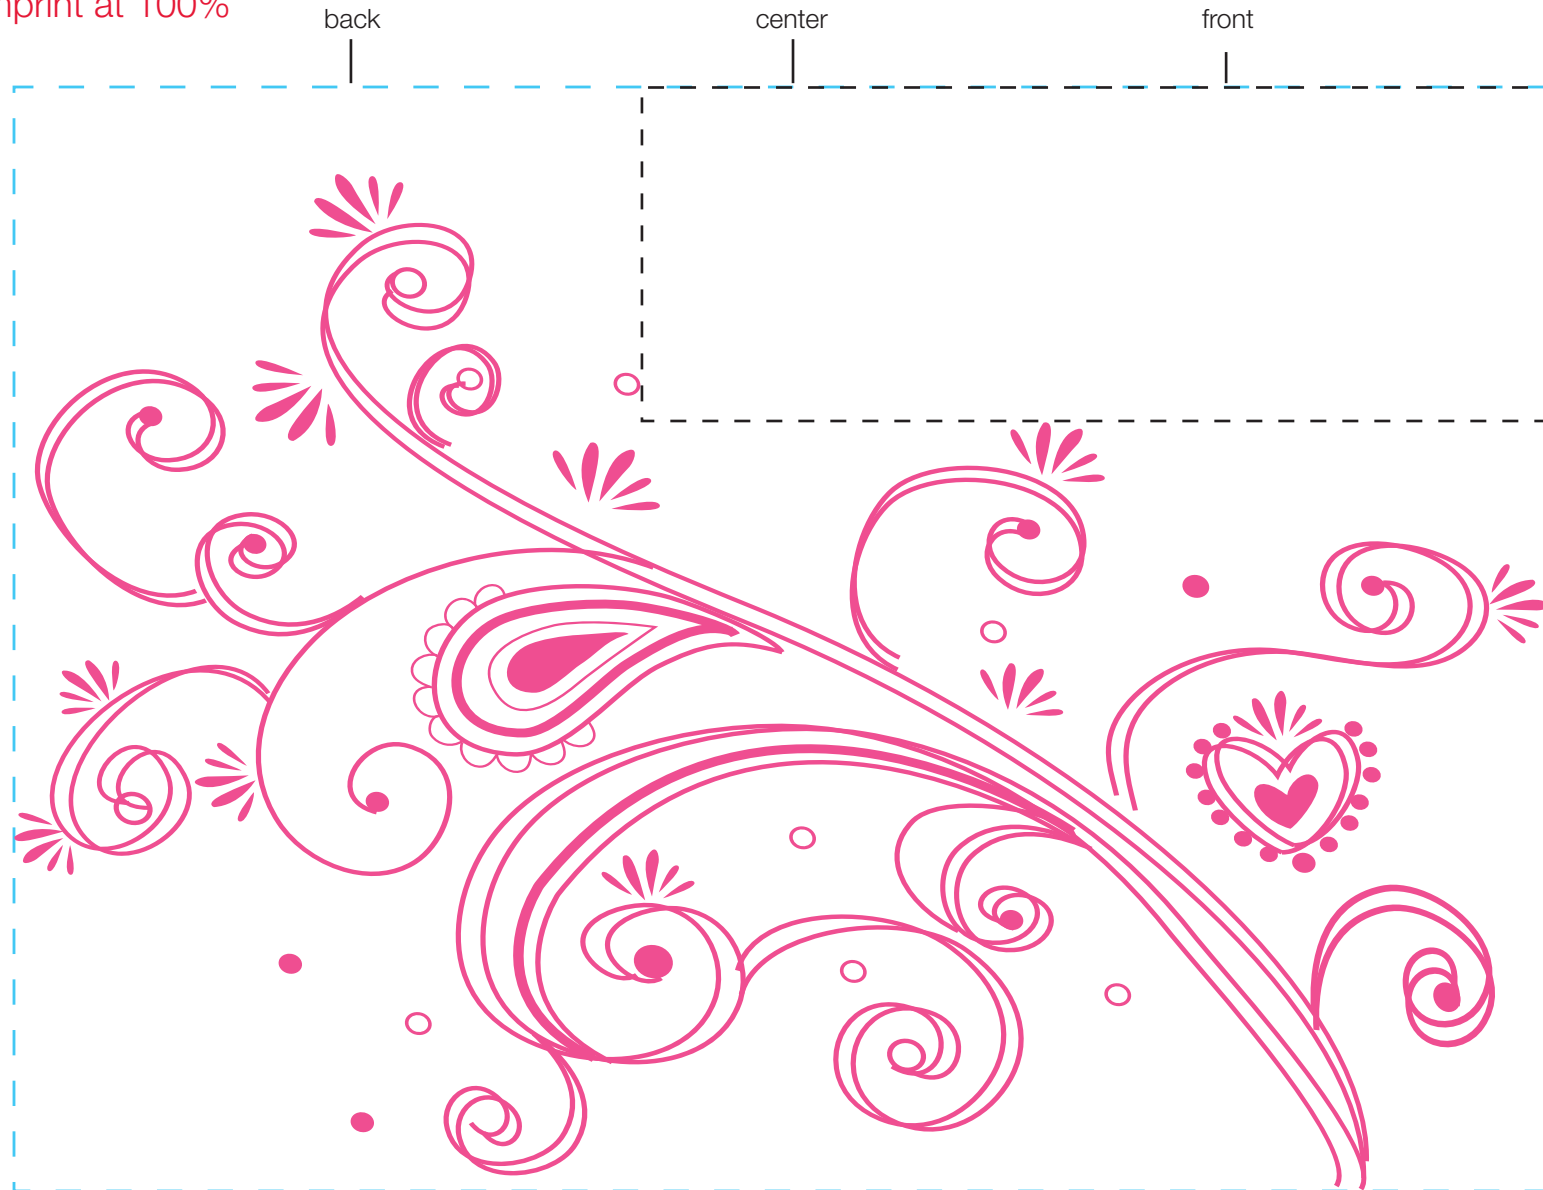

# design template

imprint at 100%

# design #702 24 oz aluminum classic

AVAILABLE BOTTLE IMPRINT AREA (DASHED BLUE LINE) = 5.75"H X 8"W

AVAILABLE LOGO IMPRINT AREA (DASHED BLACK LINE) = 1.73"H X 4.73"W

ALTERING COLORS:  
PLEASE DESIGNATE PMS # TO CORRESPONDING COLOR #.  
PLEASE DO NOT CHANGE AMOUNT OF COLORS IN DESIGN

  
pms 205  
(color #1)

NOT A PROOF. FOR CONCEPT PURPOSES ONLY.

item#: