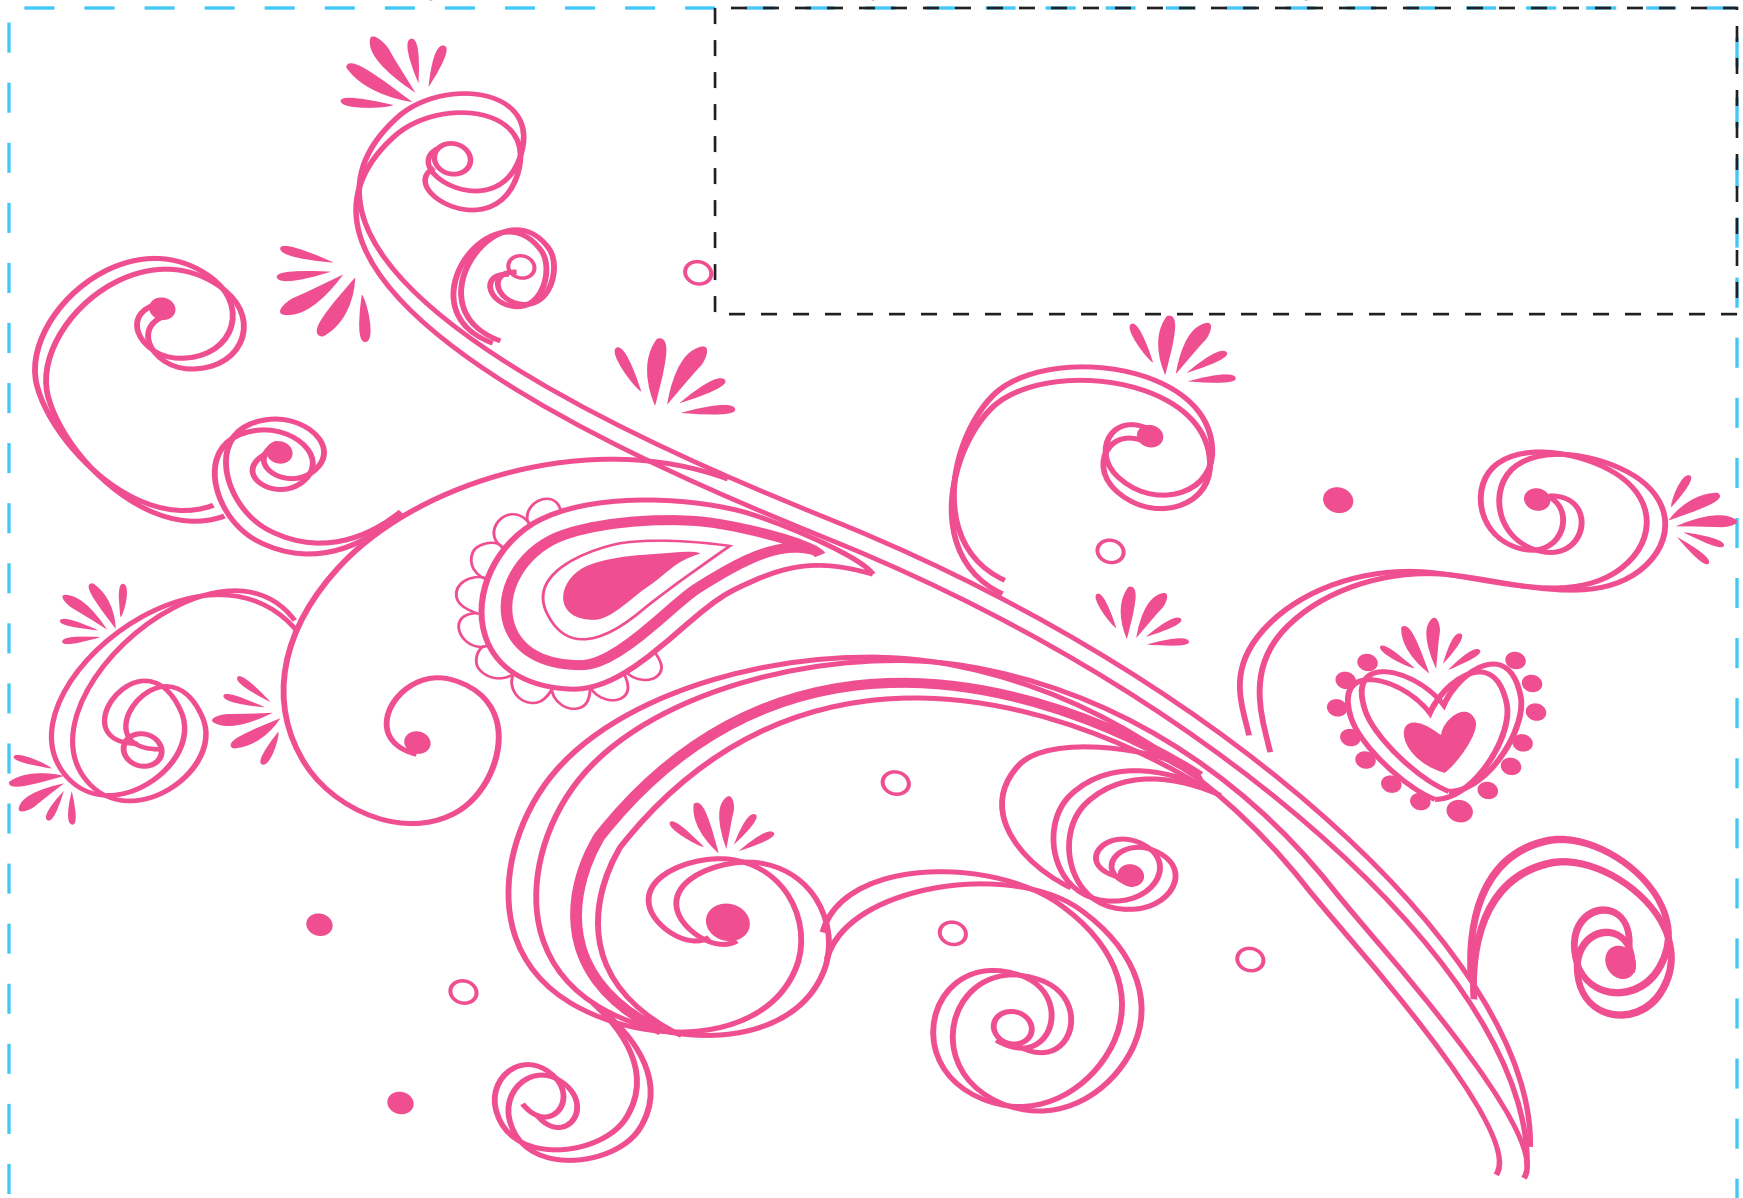

design template

imprint at 100%

design #702

34oz classic

back

center

front

AVAILABLE BOTTLE IMPRINT AREA (DASHED BLUE LINE) = 6.25"H X 9"W

AVAILABLE LOGO IMPRINT AREA (DASHED BLACK LINE) = 1.594"H X 5.322"W

ALTERING COLORS:
PLEASE DESIGNATE PMS # TO CORRESPONDING COLOR #.
PLEASE DO NOT CHANGE AMOUNT OF COLORS IN DESIGN

pms 205
(color #1)

NOT A PROOF. FOR CONCEPT PURPOSES ONLY.