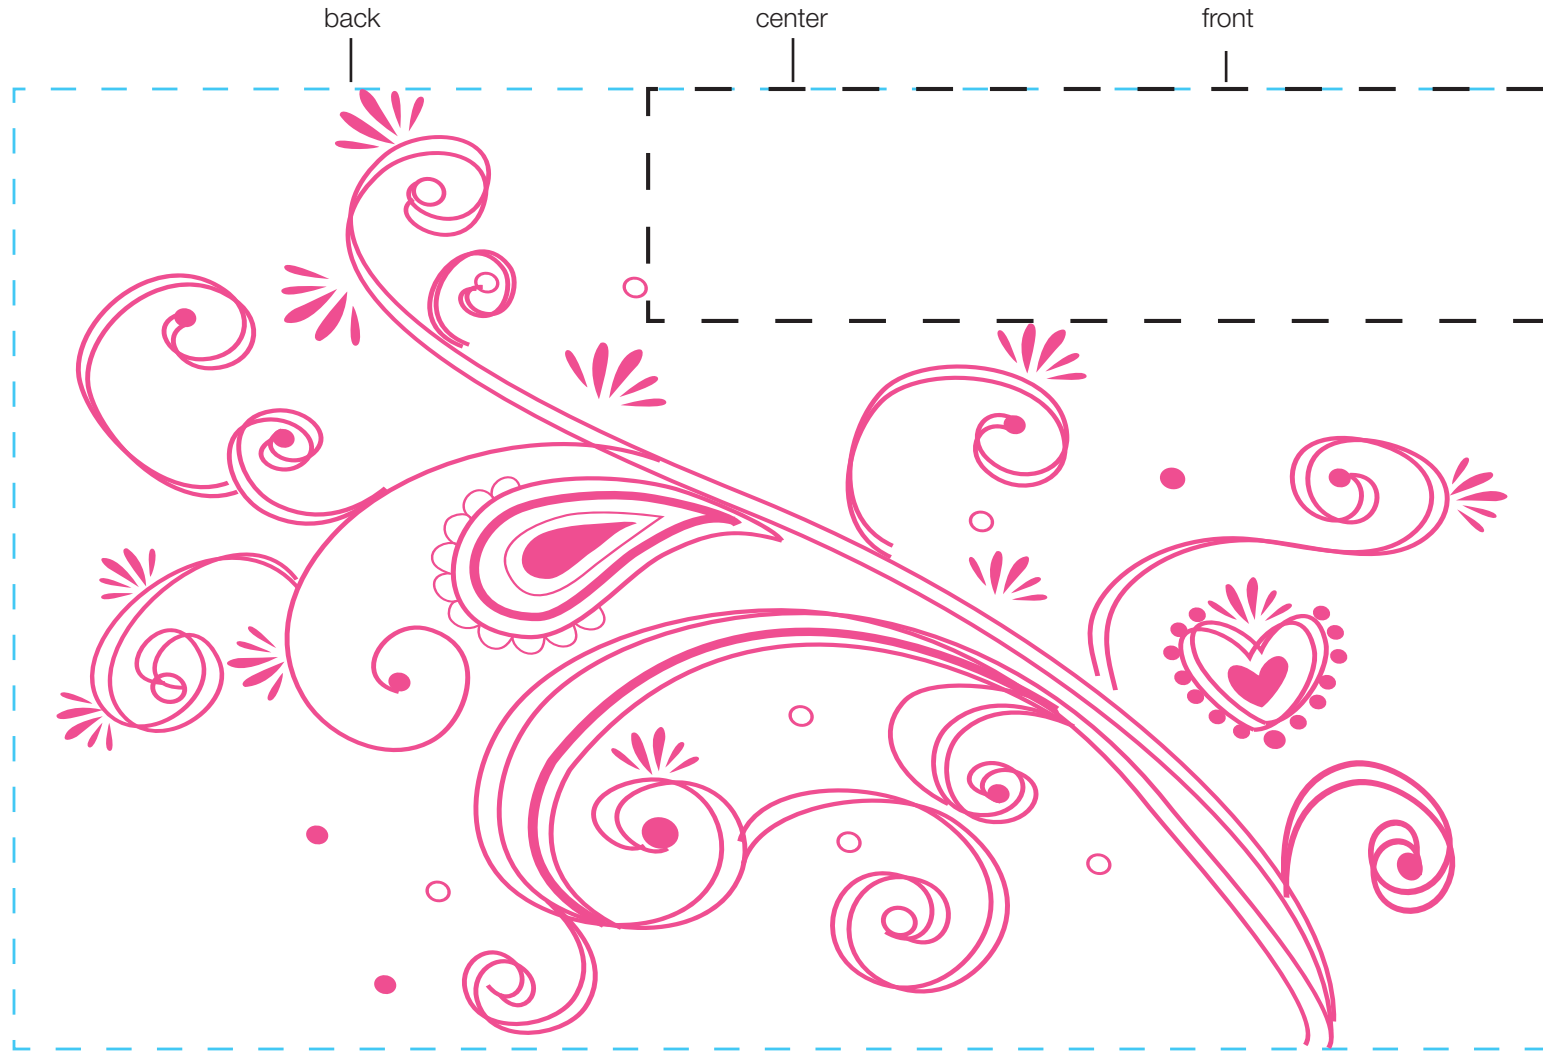

design template

imprint at 100%

design #702

24 oz classic

AVAILABLE BOTTLE IMPRINT AREA (DASHED BLUE LINE) = 5"H X 8"W

AVAILABLE LOGO IMPRINT AREA (DASHED BLACK LINE) = 1.208"H X 4.697"W

ALTERING COLORS:
PLEASE DESIGNATE PMS # TO CORRESPONDING COLOR #.
PLEASE DO NOT CHANGE AMOUNT OF COLORS IN DESIGN

pms 205
(color #1)

NOT A PROOF. FOR CONCEPT PURPOSES ONLY.

item#: