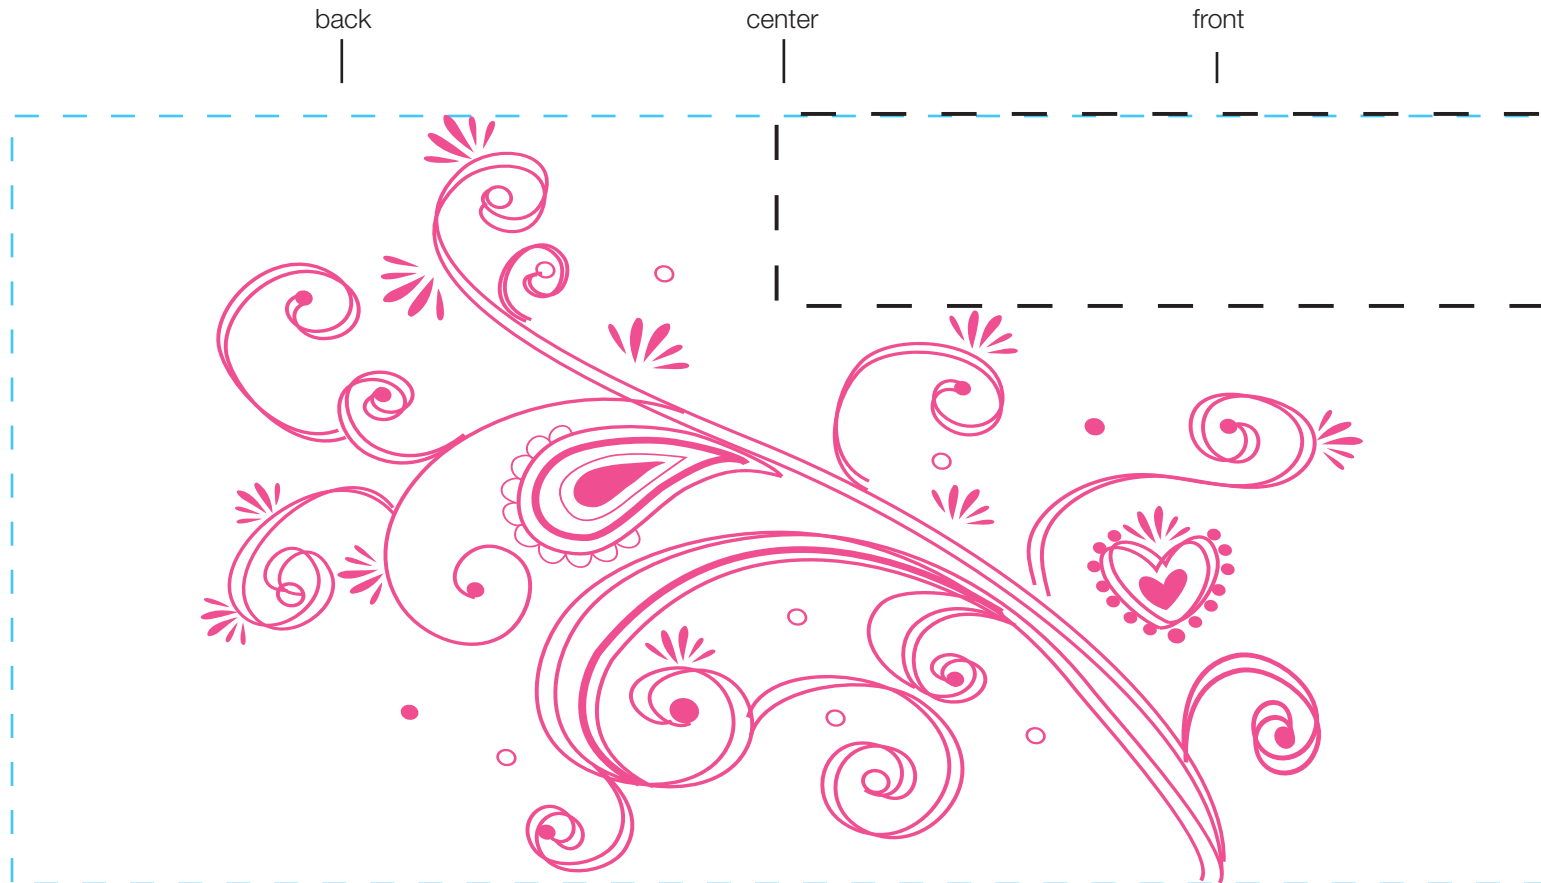

# design template

imprint at 100%

## 20 oz classic

AVAILABLE BOTTLE IMPRINT AREA (DASHED BLUE LINE) = 4"H X 8"W

AVAILABLE LOGO IMPRINT AREA (DASHED BLACK LINE) = 4"H X 1"W

ALTERING COLORS:  
PLEASE DESIGNATE PMS # TO CORRESPONDING COLOR #.  
PLEASE DO NOT CHANGE AMOUNT OF COLORS IN DESIGN

  
pms 205  
(color #1)

NOT A PROOF. FOR CONCEPT PURPOSES ONLY.

item#: