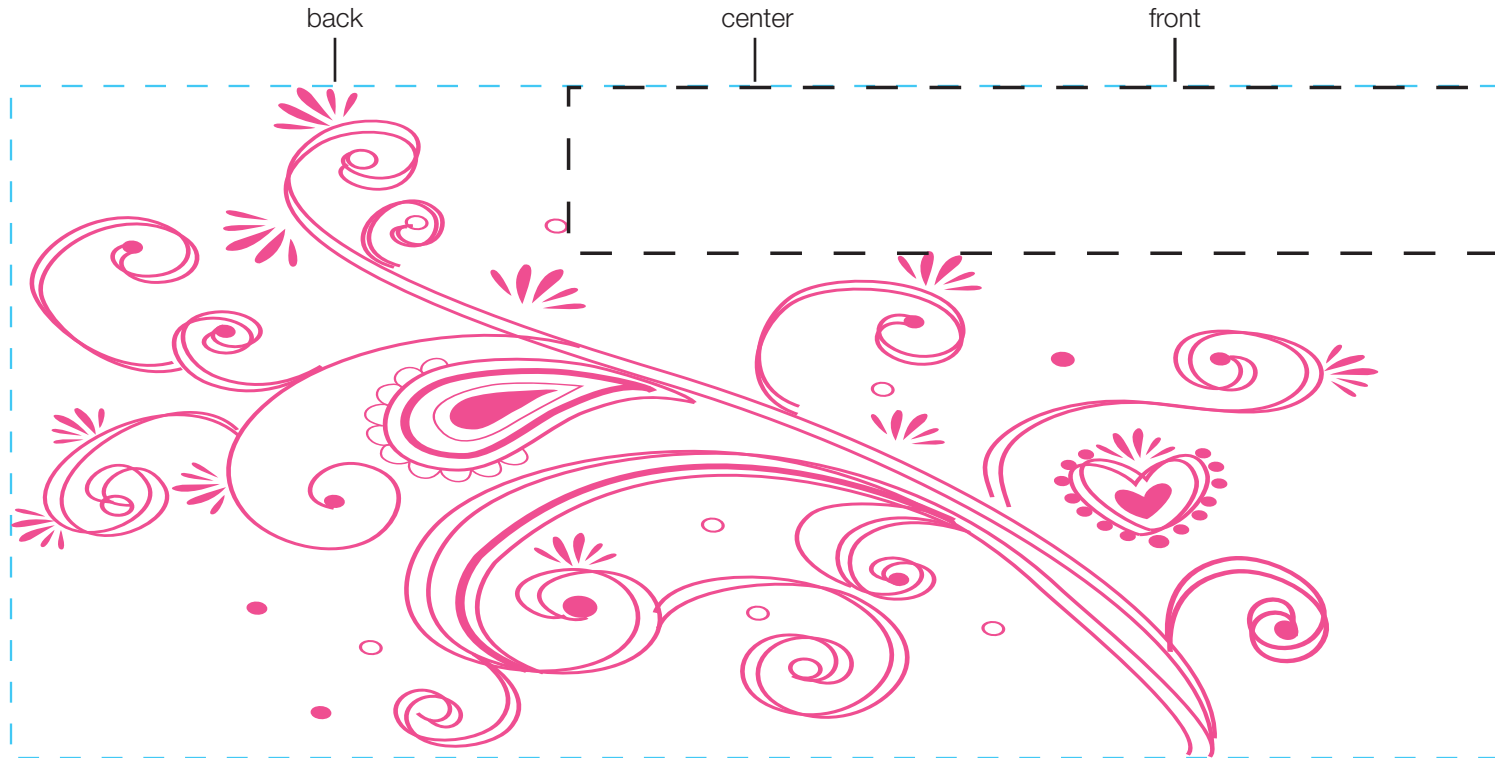

design template

imprint at 100%

design #702

18oz bolt

AVAILABLE BOTTLE IMPRINT AREA (DASHED BLUE LINE) = 3.5"H X 7.75"W

AVAILABLE LOGO IMPRINT AREA (DASHED BLACK LINE) = .86"H X 4.84"W

ALTERING COLORS:
PLEASE DESIGNATE PMS # TO CORRESPONDING COLOR #.
PLEASE DO NOT CHANGE AMOUNT OF COLORS IN DESIGN

NOT A PROOF. FOR CONCEPT PURPOSES ONLY.

pms 205
(color #1)

item#: