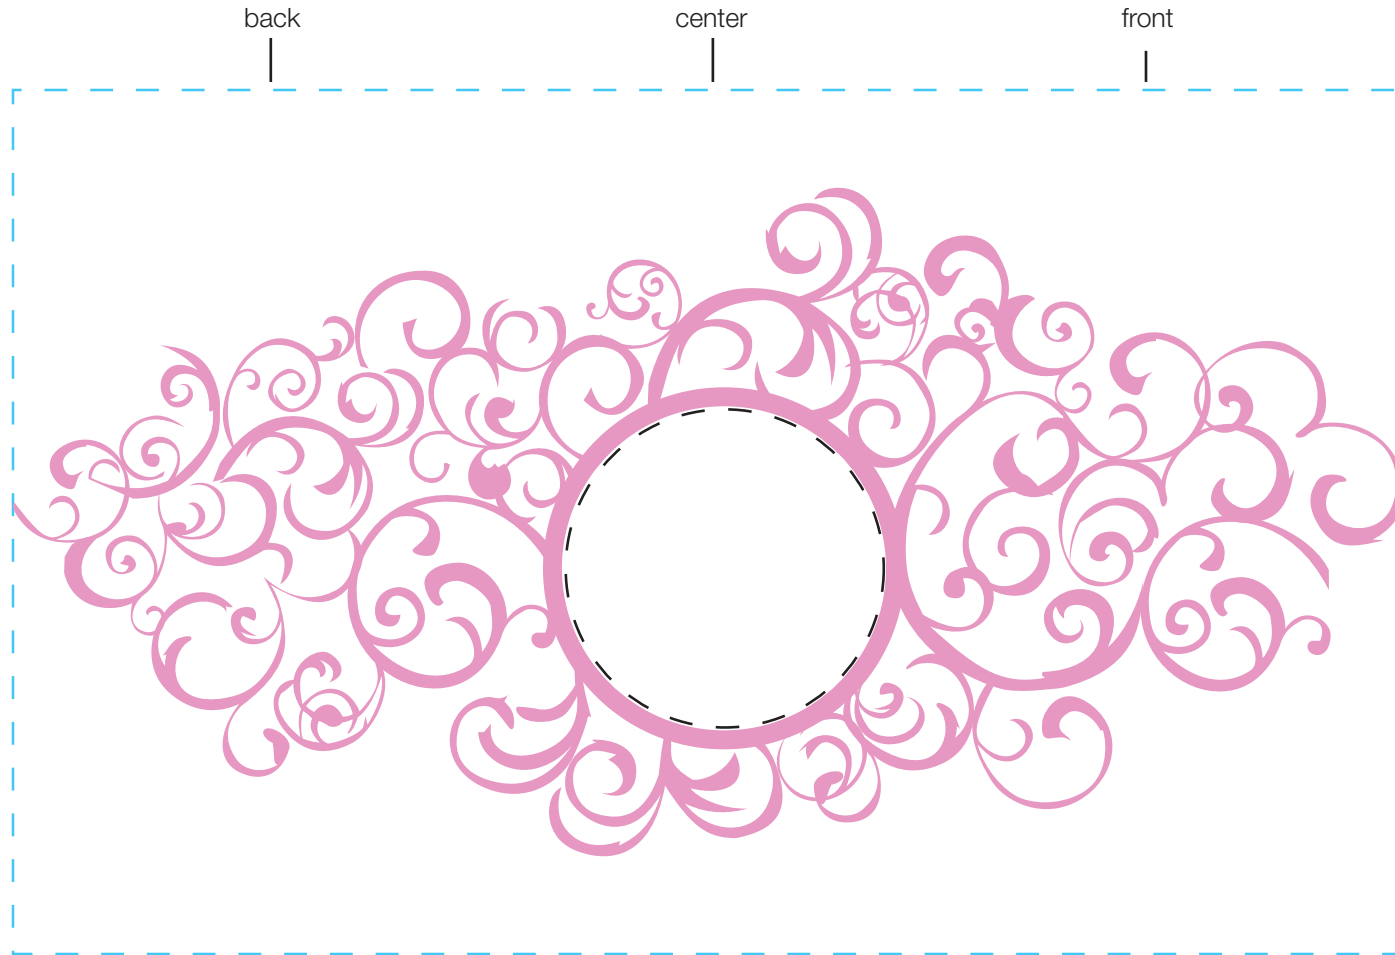

design template
imprint at 100%

design #701

24oz freedom

AVAILABLE BOTTLE IMPRINT AREA (DASHED BLUE LINE) = 4.5"H X 7.25"W

AVAILABLE LOGO IMPRINT AREA (DASHED BLACK LINE) = 1.656"H X 1.656"W

ALTERING COLORS:
PLEASE DESIGNATE PMS # TO CORRESPONDING COLOR #.
PLEASE DO NOT CHANGE AMOUNT OF COLORS IN DESIGN

pms 673
(color #1)

item#:

NOT A PROOF. FOR CONCEPT PURPOSES ONLY.