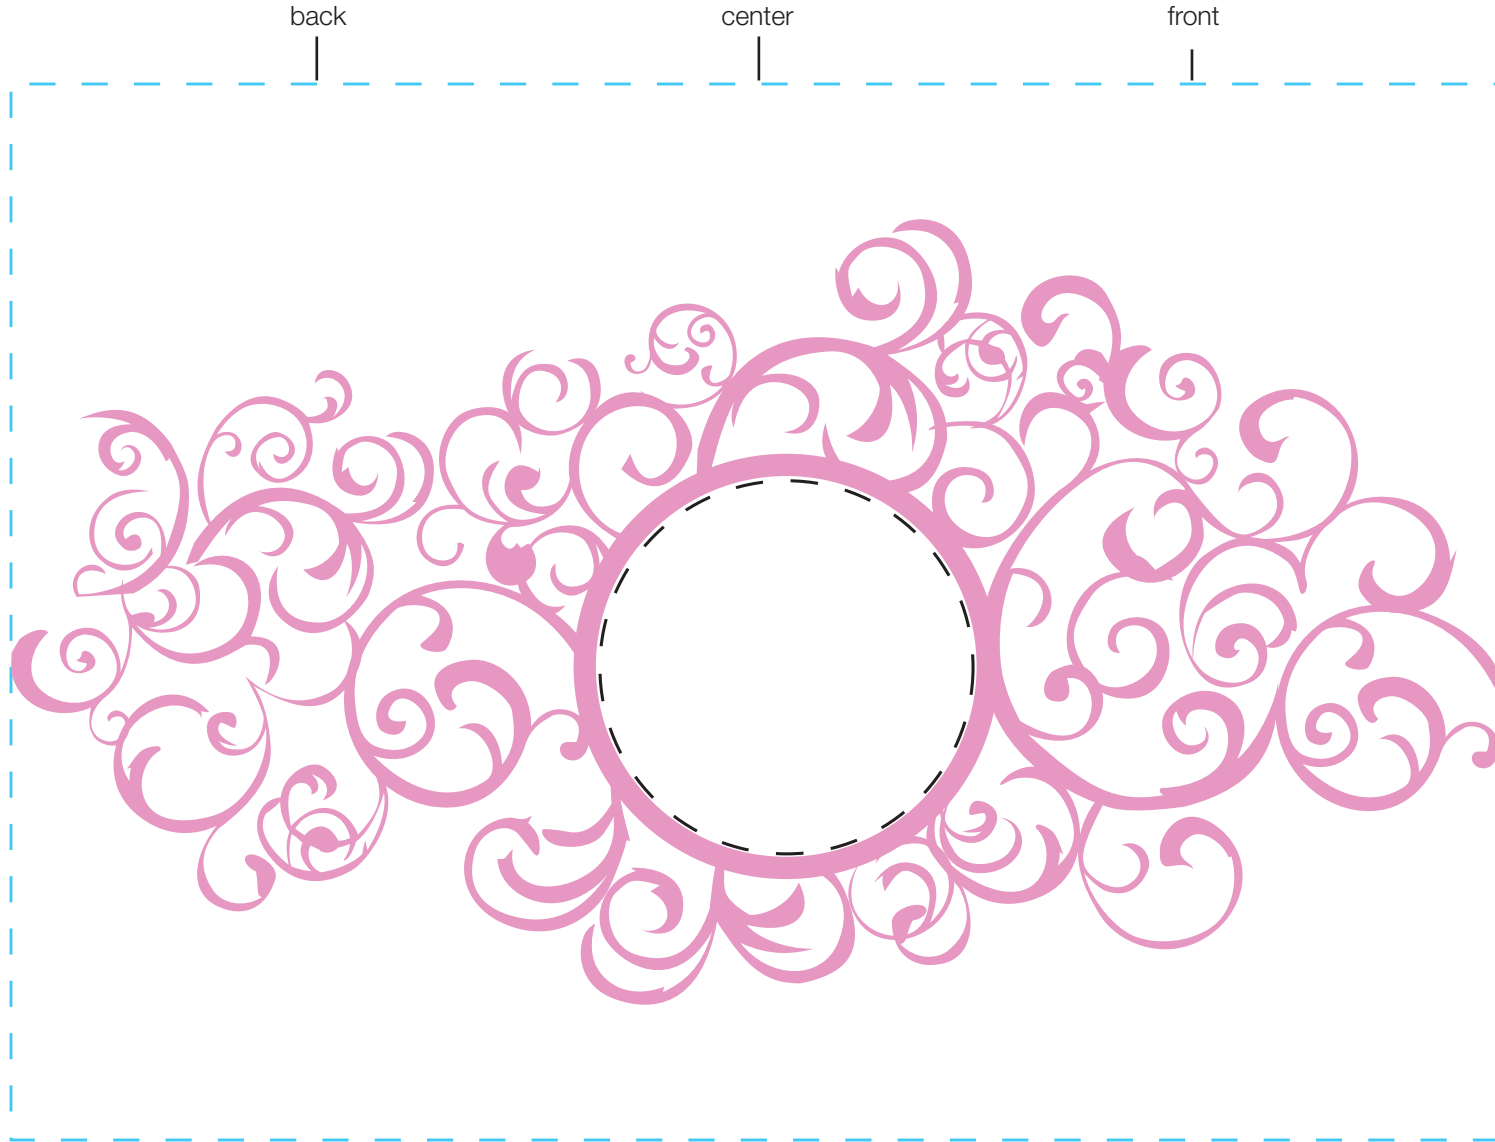

design template

imprint at 100%

design #701

24 oz bolt

AVAILABLE BOTTLE IMPRINT AREA (DASHED BLUE LINE) = 5.5"H X 7.75"W

AVAILABLE LOGO IMPRINT AREA (DASHED BLACK LINE) = 1.943"H X 1.943"W

ALTERING COLORS:
PLEASE DESIGNATE PMS # TO CORRESPONDING COLOR #.
PLEASE DO NOT CHANGE AMOUNT OF COLORS IN DESIGN

pms 673
(color #1)

NOT A PROOF. FOR CONCEPT PURPOSES ONLY.

item#: