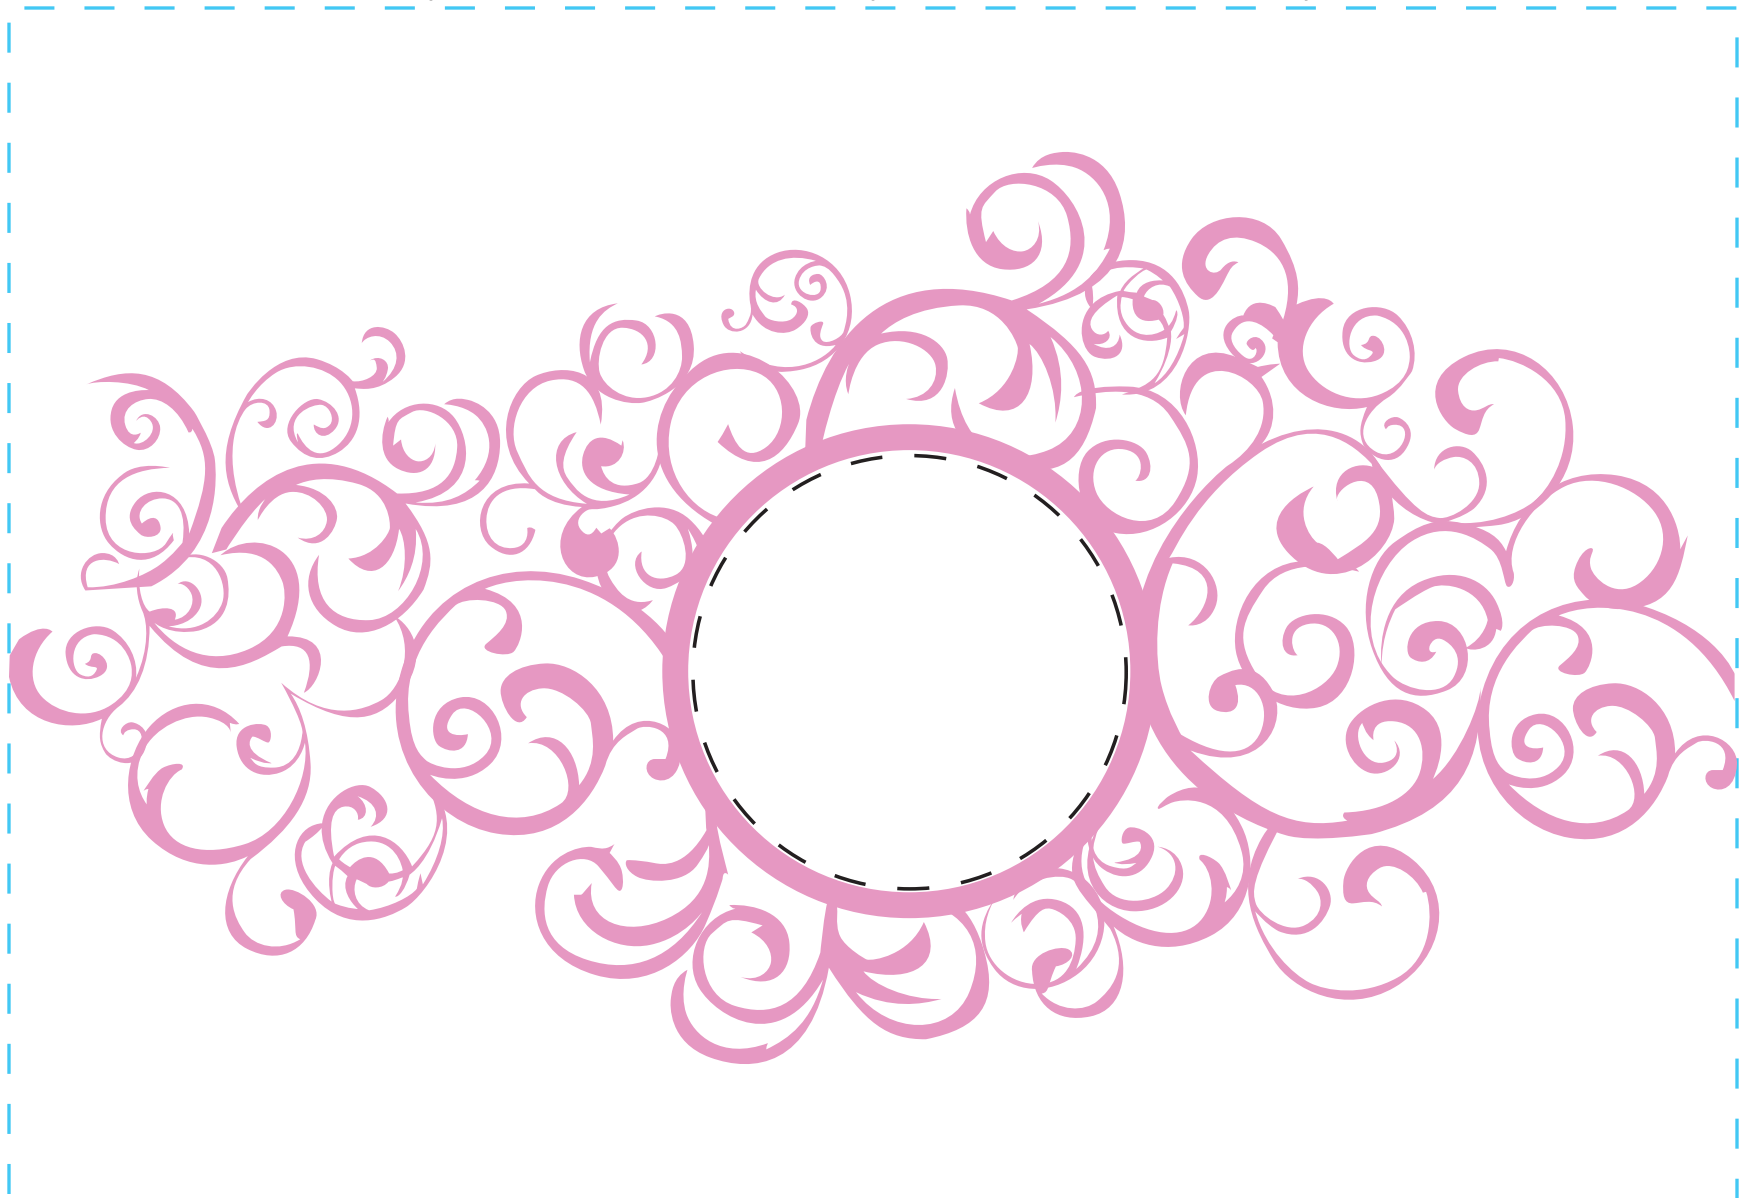

design template

imprint at 100%

design #701

34oz classic

back

center

front

AVAILABLE BOTTLE IMPRINT AREA (DASHED BLUE LINE) = 6.25"H X 9"W

AVAILABLE LOGO IMPRINT AREA (DASHED BLACK LINE) = 2.256"H X 2.256"W

ALTERING COLORS:
PLEASE DESIGNATE PMS # TO CORRESPONDING COLOR #.
PLEASE DO NOT CHANGE AMOUNT OF COLORS IN DESIGN

pms 673
(color #1)

NOT A PROOF. FOR CONCEPT PURPOSES ONLY.