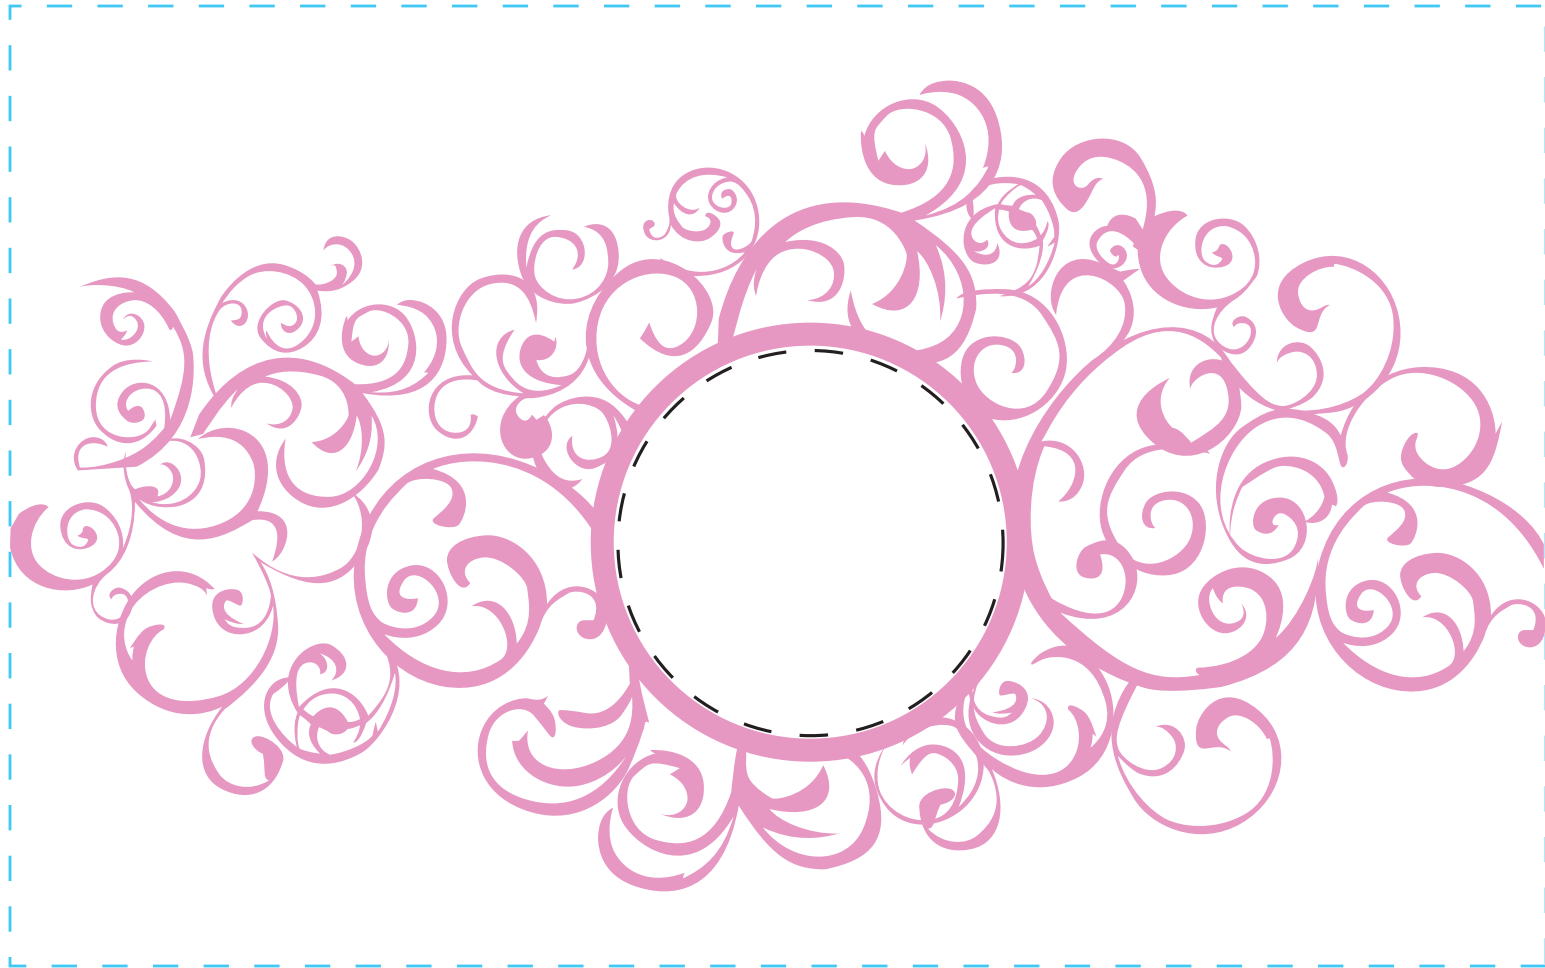

design template

imprint at 100%

design #701

24 oz classic

back

center

front

AVAILABLE BOTTLE IMPRINT AREA (DASHED BLUE LINE) = 5"H X 8"W

AVAILABLE LOGO IMPRINT AREA (DASHED BLACK LINE) = 2.006"H X 2.006"W

ALTERING COLORS:
PLEASE DESIGNATE PMS # TO CORRESPONDING COLOR #.
PLEASE DO NOT CHANGE AMOUNT OF COLORS IN DESIGN

pms 673
(color #1)

NOT A PROOF. FOR CONCEPT PURPOSES ONLY.