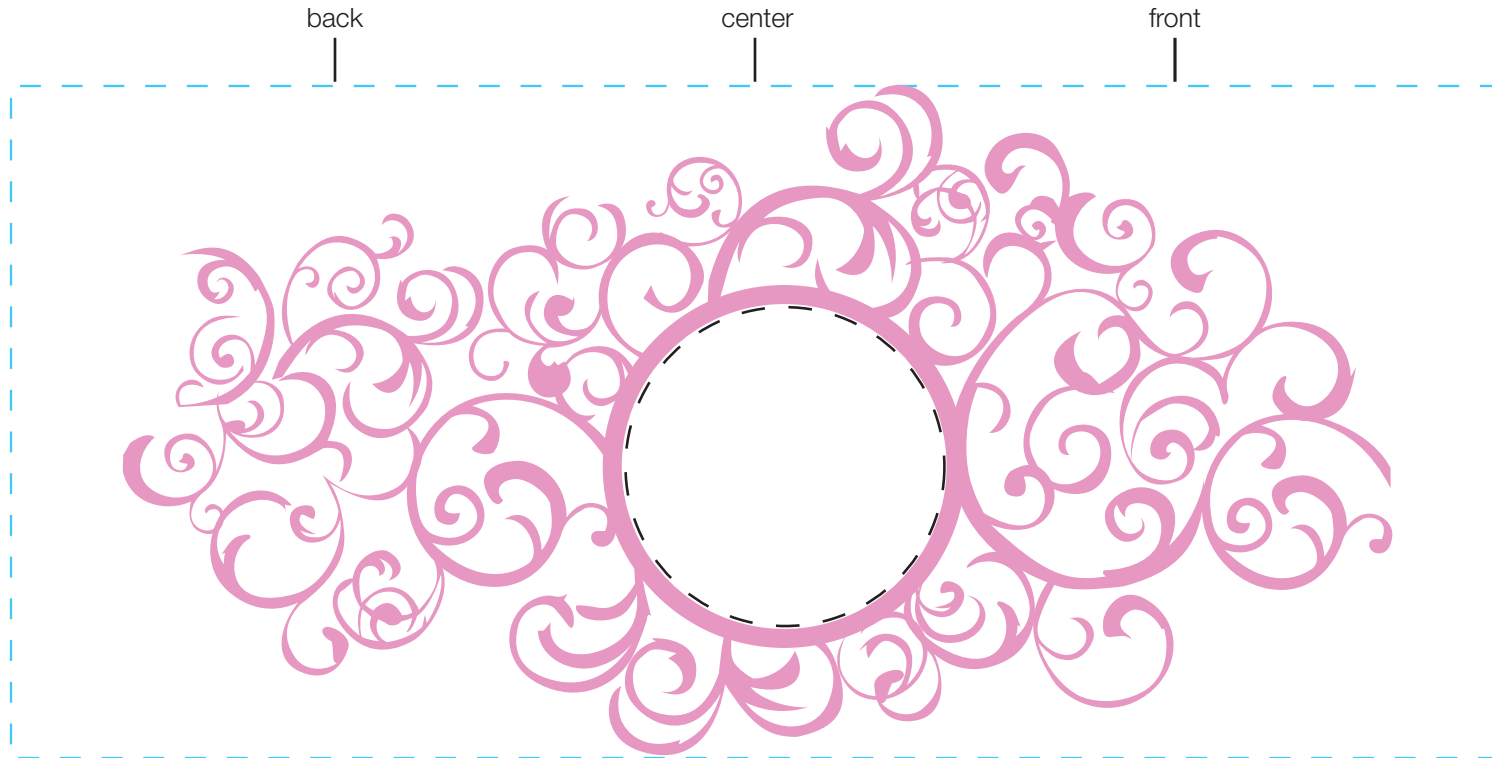

design template

imprint at 100%

design #701

18oz bolt

AVAILABLE BOTTLE IMPRINT AREA (DASHED BLUE LINE) = 3.5"H X 7.75"W

AVAILABLE LOGO IMPRINT AREA (DASHED BLACK LINE) = 1.66"H X 1.66"W

ALTERING COLORS:
PLEASE DESIGNATE PMS # TO CORRESPONDING COLOR #.
PLEASE DO NOT CHANGE AMOUNT OF COLORS IN DESIGN

NOT A PROOF. FOR CONCEPT PURPOSES ONLY.

pms 673
(color #1)

item#: