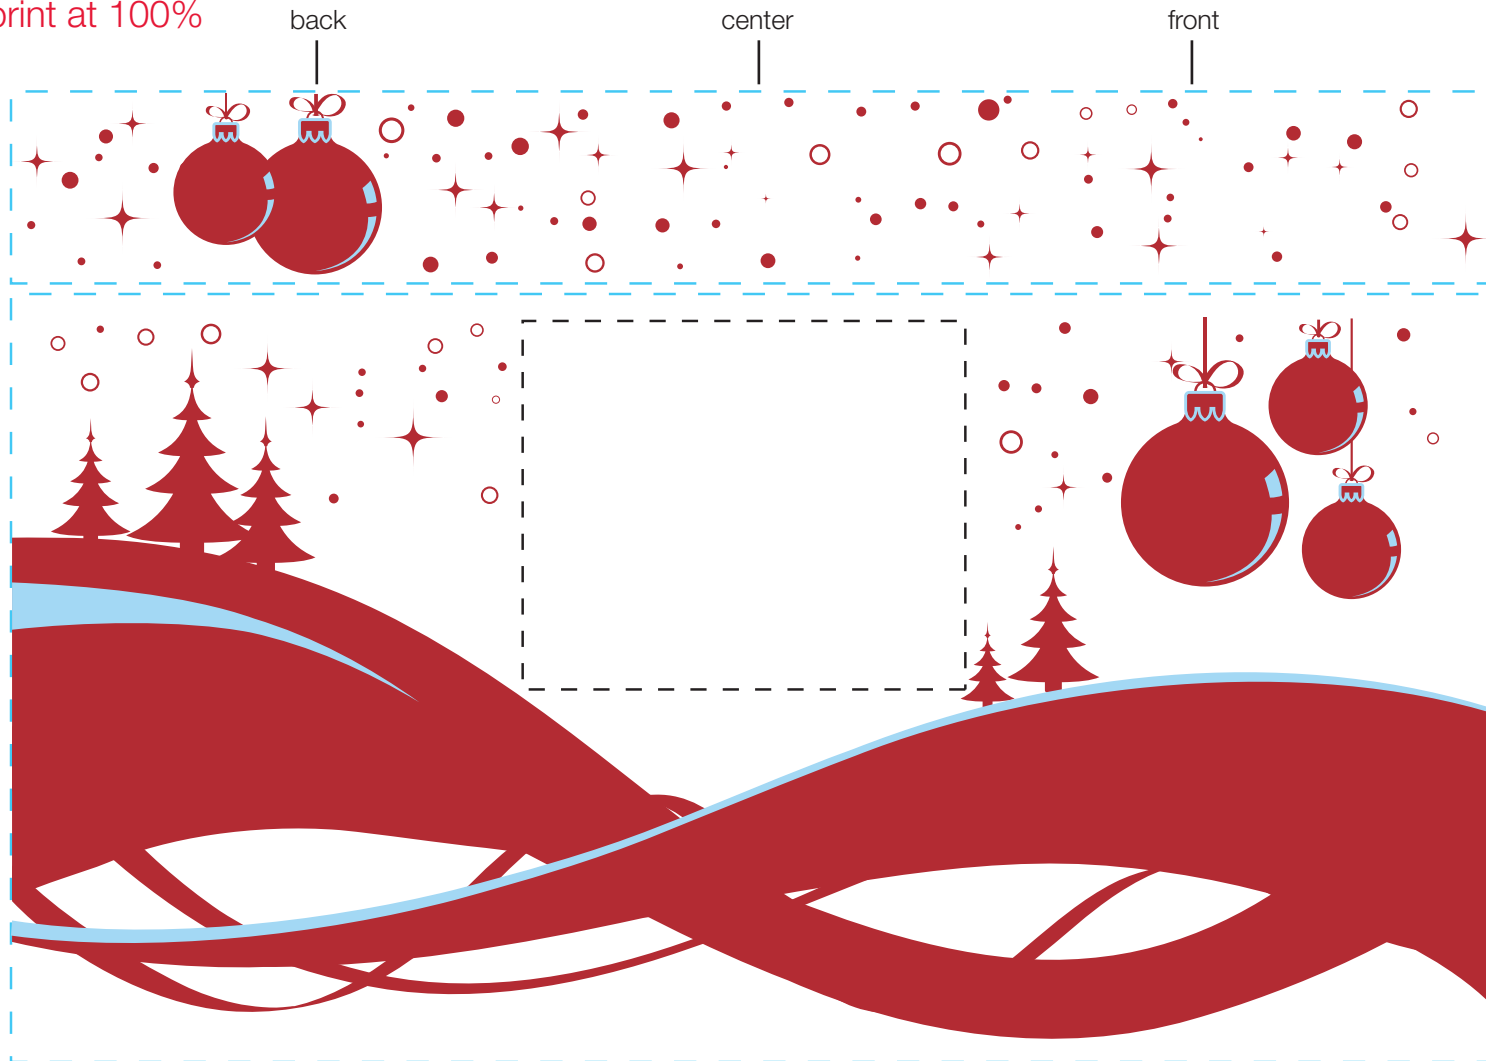

design template

imprint at 100%

design #608

24 oz metro

AVAILABLE BOTTLE IMPRINT AREA (DASHED BLUE LINE) = 1"H X 7.75"W (upper) AVAILABLE LOGO IMPRINT AREA (DASHED BLACK LINE) = 1.919"H X 2.305"W
 4"H X 7.75"W (lower)

ALTERING COLORS:
 PLEASE DESIGNATE PMS # TO CORRESPONDING COLOR #.
 PLEASE DO NOT CHANGE AMOUNT OF COLORS IN DESIGN

 white
 (color #1)

 pms 704
 (color #2)

NOT A PROOF. FOR CONCEPT PURPOSES ONLY.

item#: