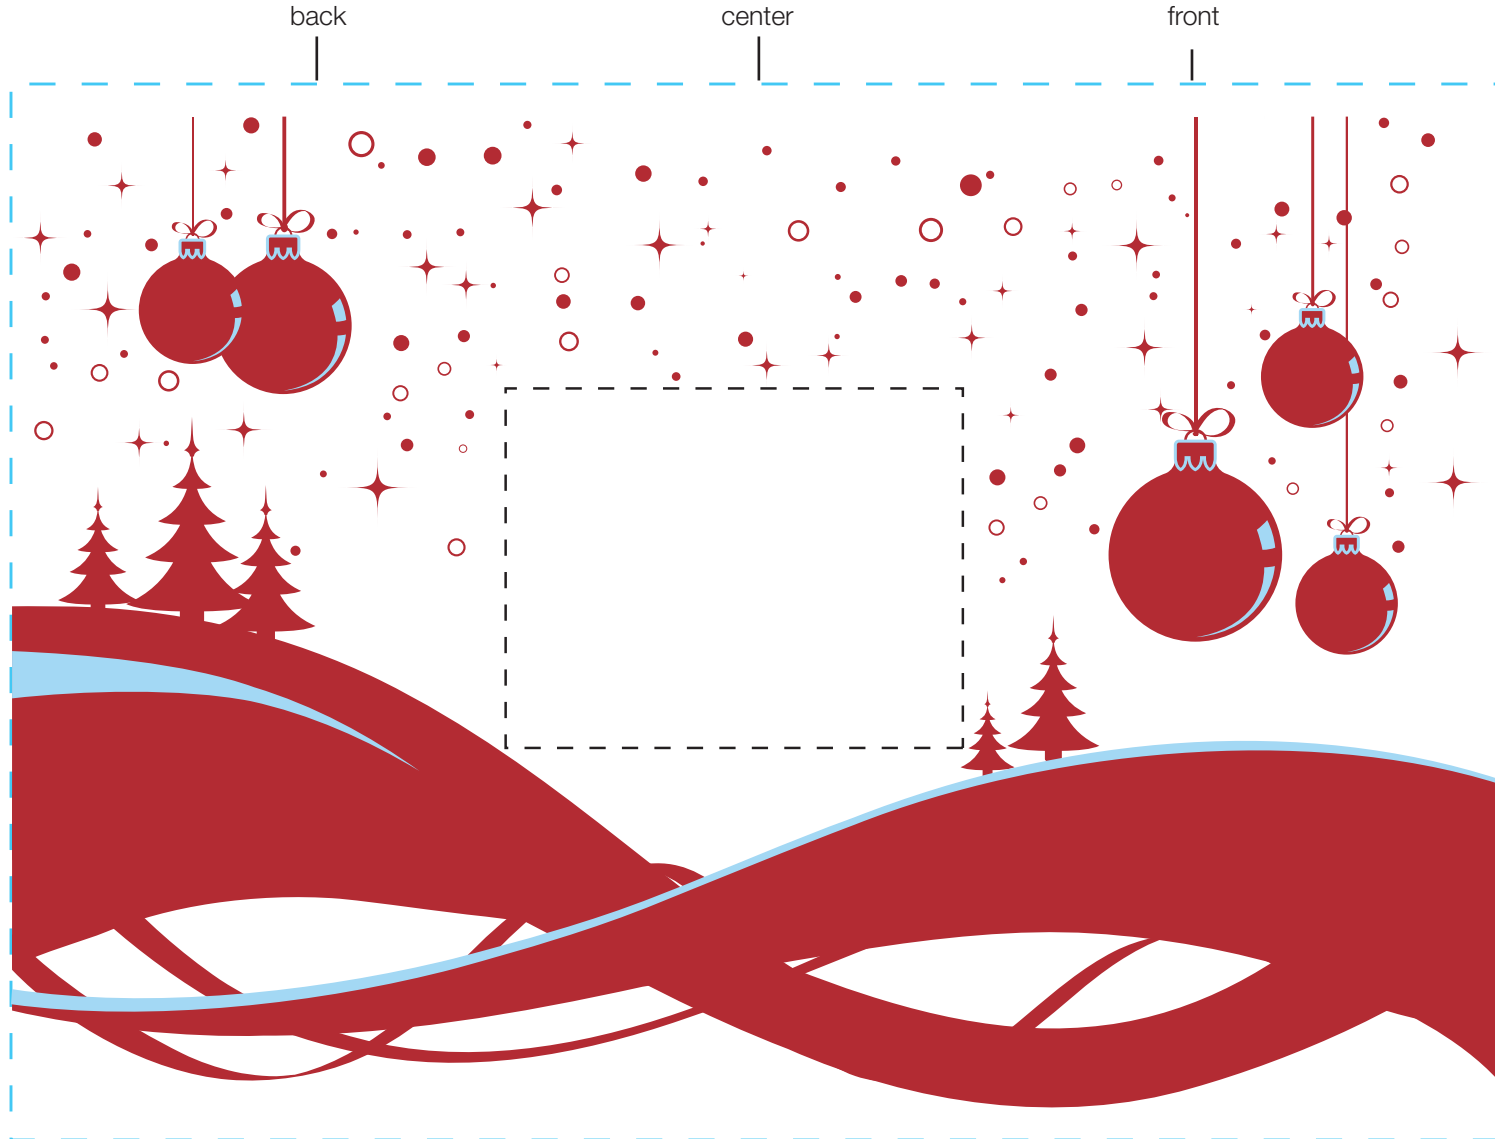

design template

imprint at 100%

design #608

24 oz bolt

AVAILABLE BOTTLE IMPRINT AREA (DASHED BLUE LINE) = 5.5"H X 7.75"W

AVAILABLE LOGO IMPRINT AREA (DASHED BLACK LINE) = 1.872"H X 2.381"W

ALTERING COLORS:
PLEASE DESIGNATE PMS # TO CORRESPONDING COLOR #.
PLEASE DO NOT CHANGE AMOUNT OF COLORS IN DESIGN

NOT A PROOF. FOR CONCEPT PURPOSES ONLY.

item#:

white
(color #1)

pms 704
(color #2)