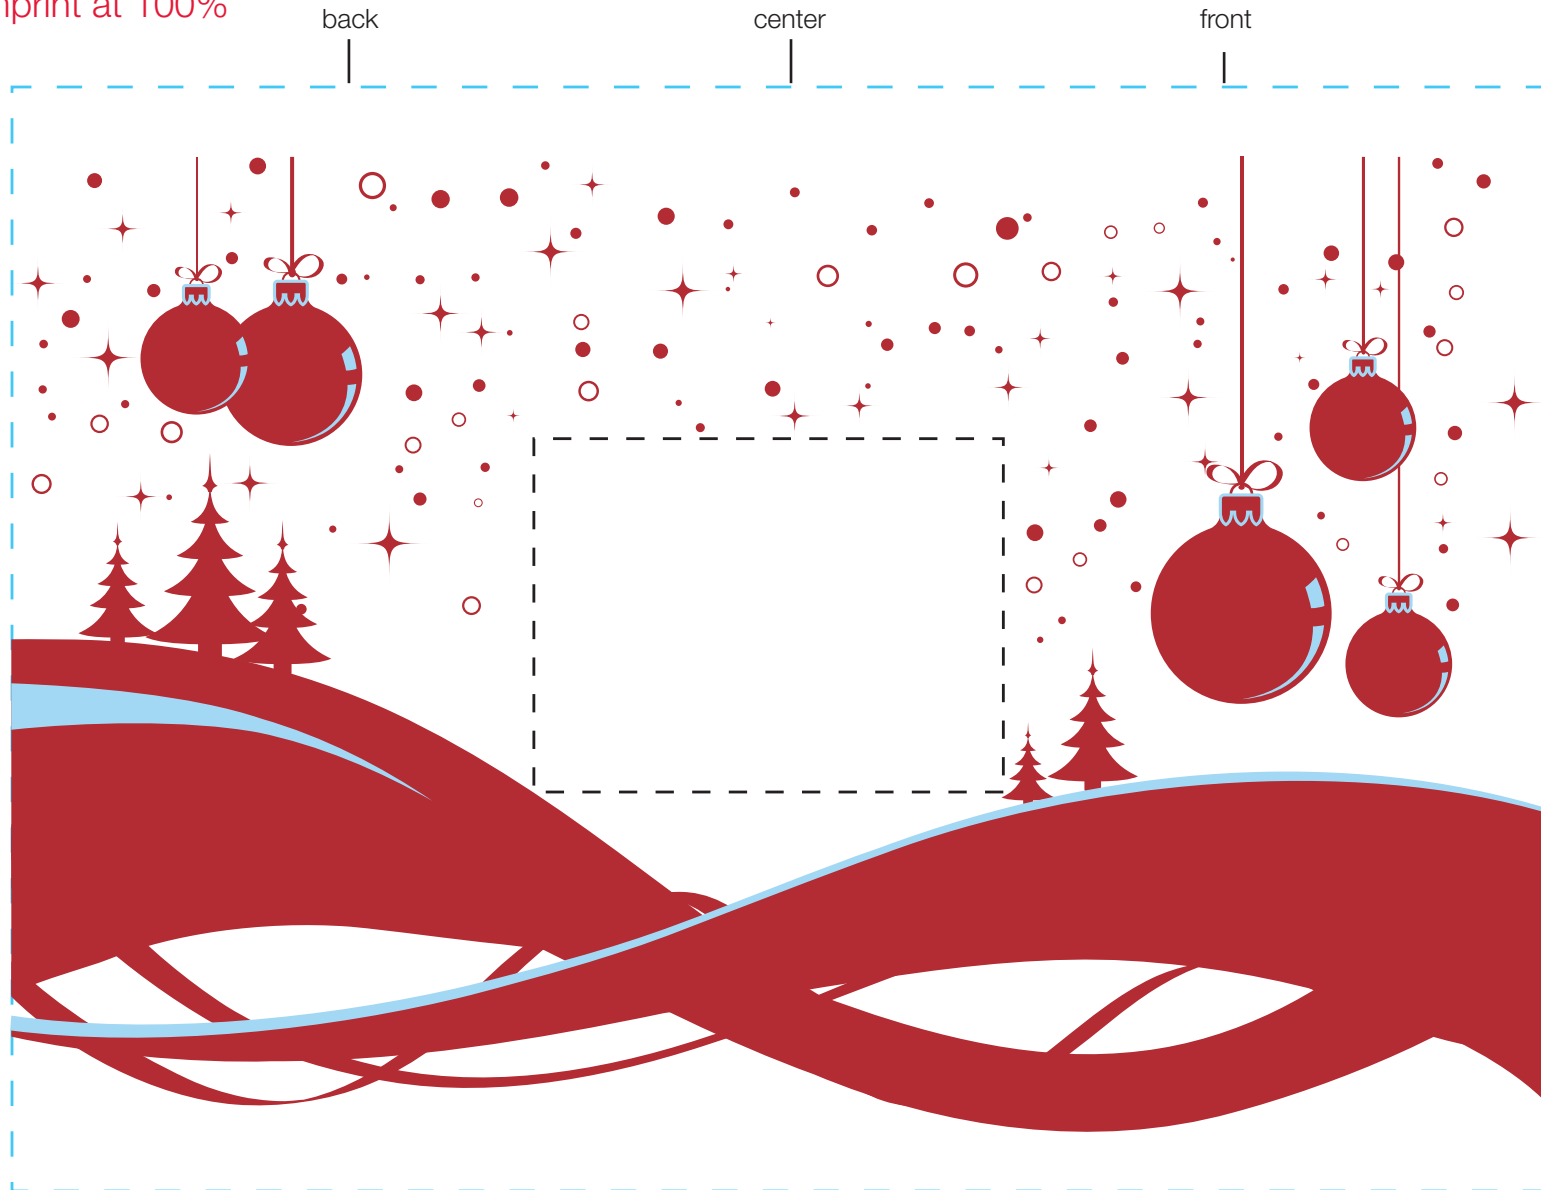

# design template

imprint at 100%

# design #608 24 oz aluminum classic

AVAILABLE BOTTLE IMPRINT AREA (DASHED BLUE LINE) = 5.75"H X 8"W

AVAILABLE LOGO IMPRINT AREA (DASHED BLACK LINE) = 1.84"H X 2.44"W

ALTERING COLORS:  
PLEASE DESIGNATE PMS # TO CORRESPONDING COLOR #.  
PLEASE DO NOT CHANGE AMOUNT OF COLORS IN DESIGN

 white  
(color #1)

 pms 704  
(color #2)

NOT A PROOF. FOR CONCEPT PURPOSES ONLY.

item#: