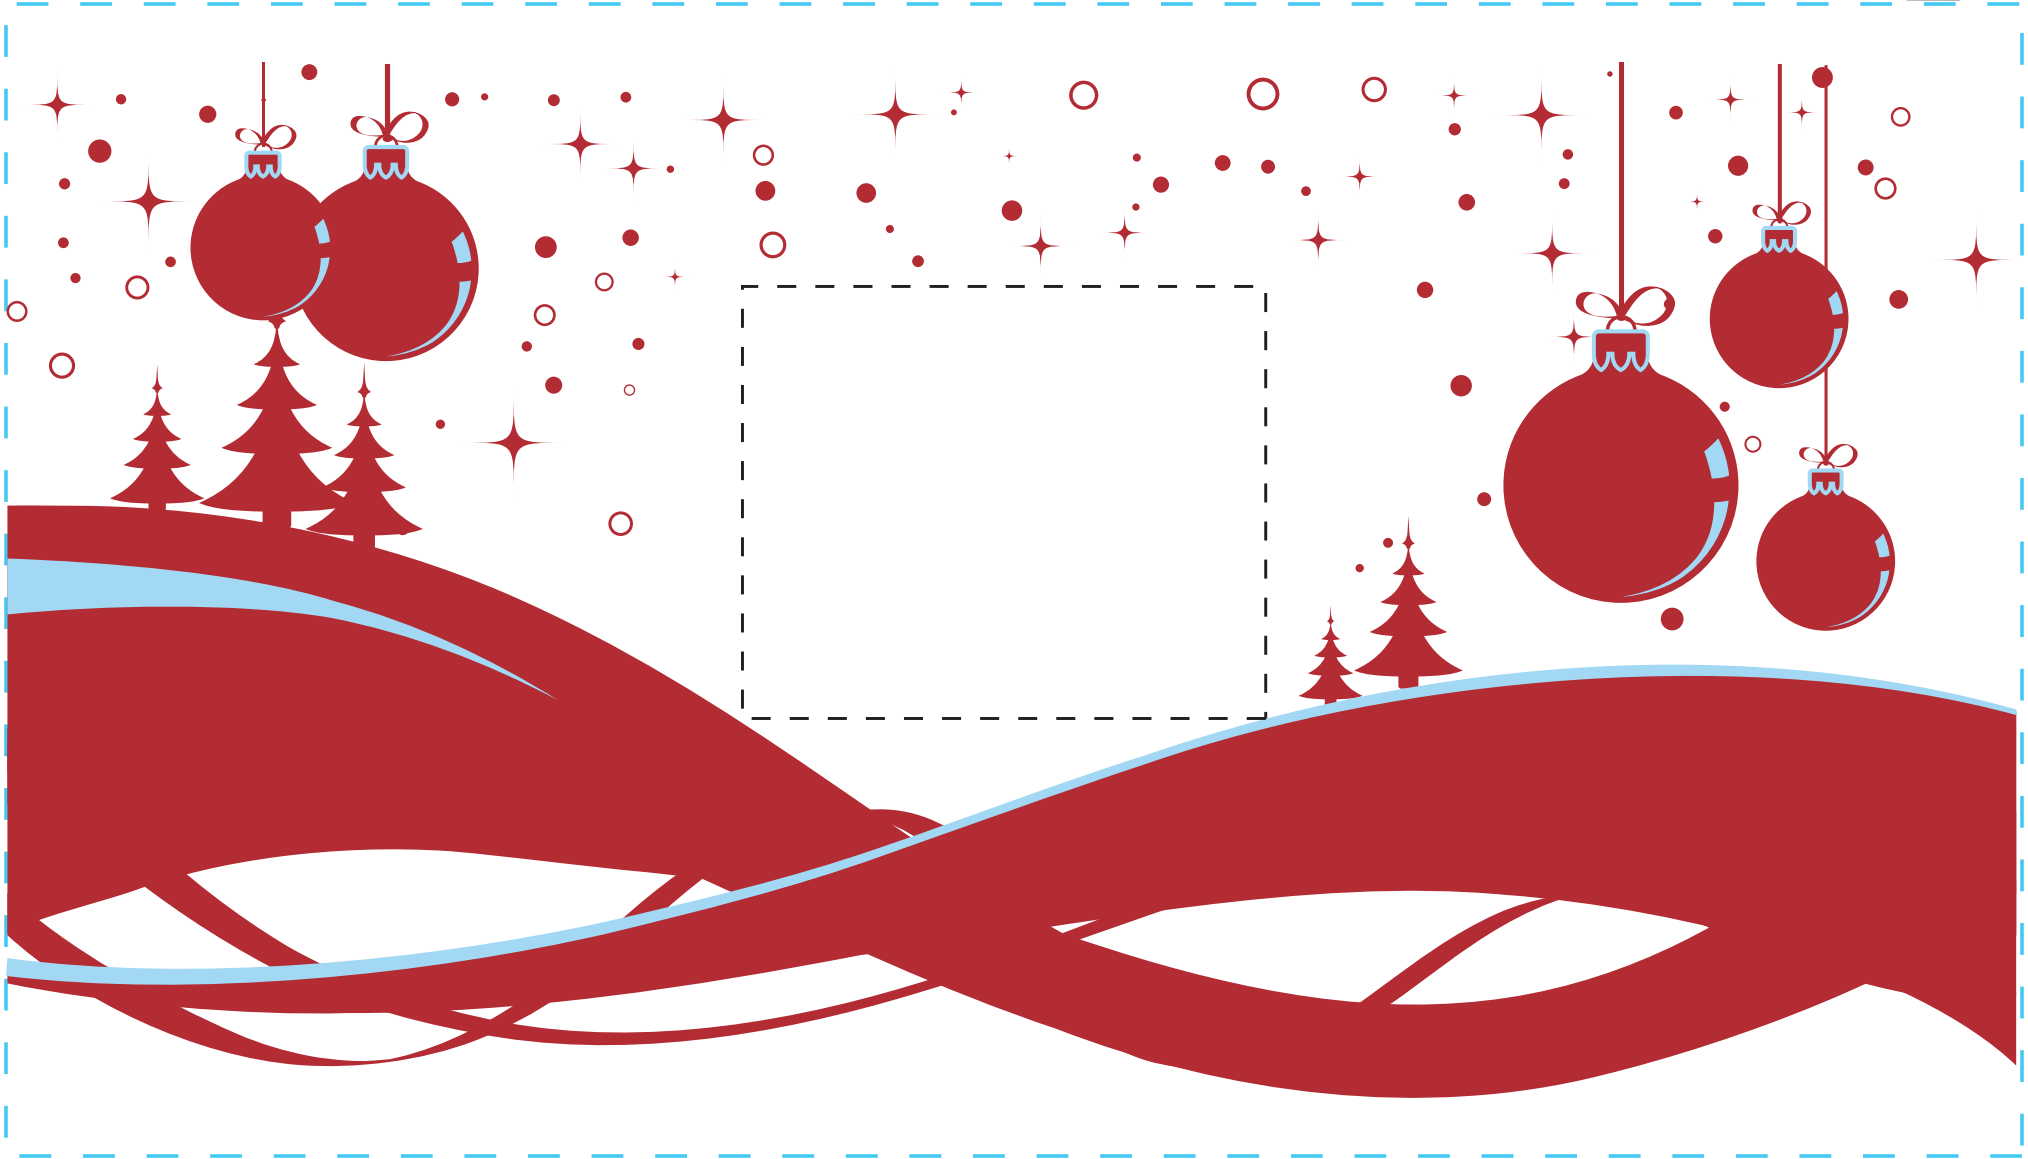

design template

imprint at 100%

design #608

44oz bolt

back

center

front

AVAILABLE BOTTLE IMPRINT AREA (DASHED BLUE LINE) = 6"H X 10.5"W

AVAILABLE LOGO IMPRINT AREA (DASHED BLACK LINE) = 2.25"H X 2.725"W

ALTERING COLORS:  
PLEASE DESIGNATE PMS # TO CORRESPONDING COLOR #.  
PLEASE DO NOT CHANGE AMOUNT OF COLORS IN DESIGN

NOT A PROOF. FOR CONCEPT PURPOSES ONLY.

item#:

 white  
(color #1)

 pms 704  
(color #2)