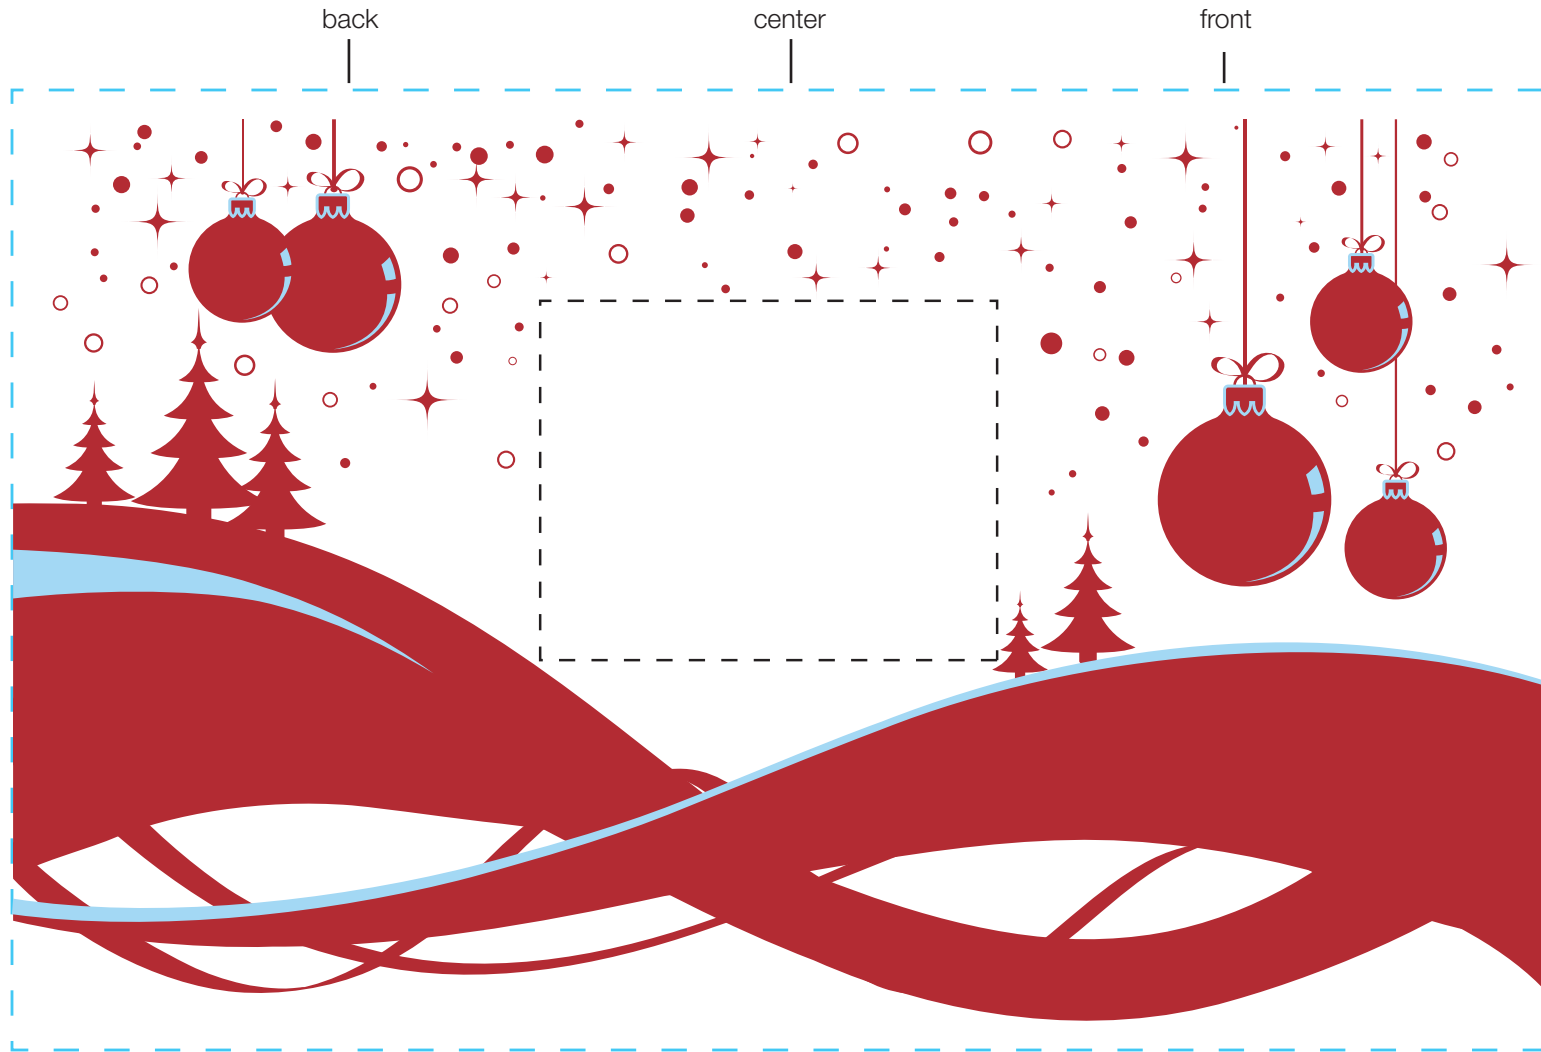

design template

imprint at 100%

design #608

24 oz classic

AVAILABLE BOTTLE IMPRINT AREA (DASHED BLUE LINE) = 5"H X 8"W

AVAILABLE LOGO IMPRINT AREA (DASHED BLACK LINE) = 1.871"H X 2.38"W

ALTERING COLORS:
PLEASE DESIGNATE PMS # TO CORRESPONDING COLOR #.
PLEASE DO NOT CHANGE AMOUNT OF COLORS IN DESIGN

white
(color #1)

pms 704
(color #2)

NOT A PROOF. FOR CONCEPT PURPOSES ONLY.

item#: