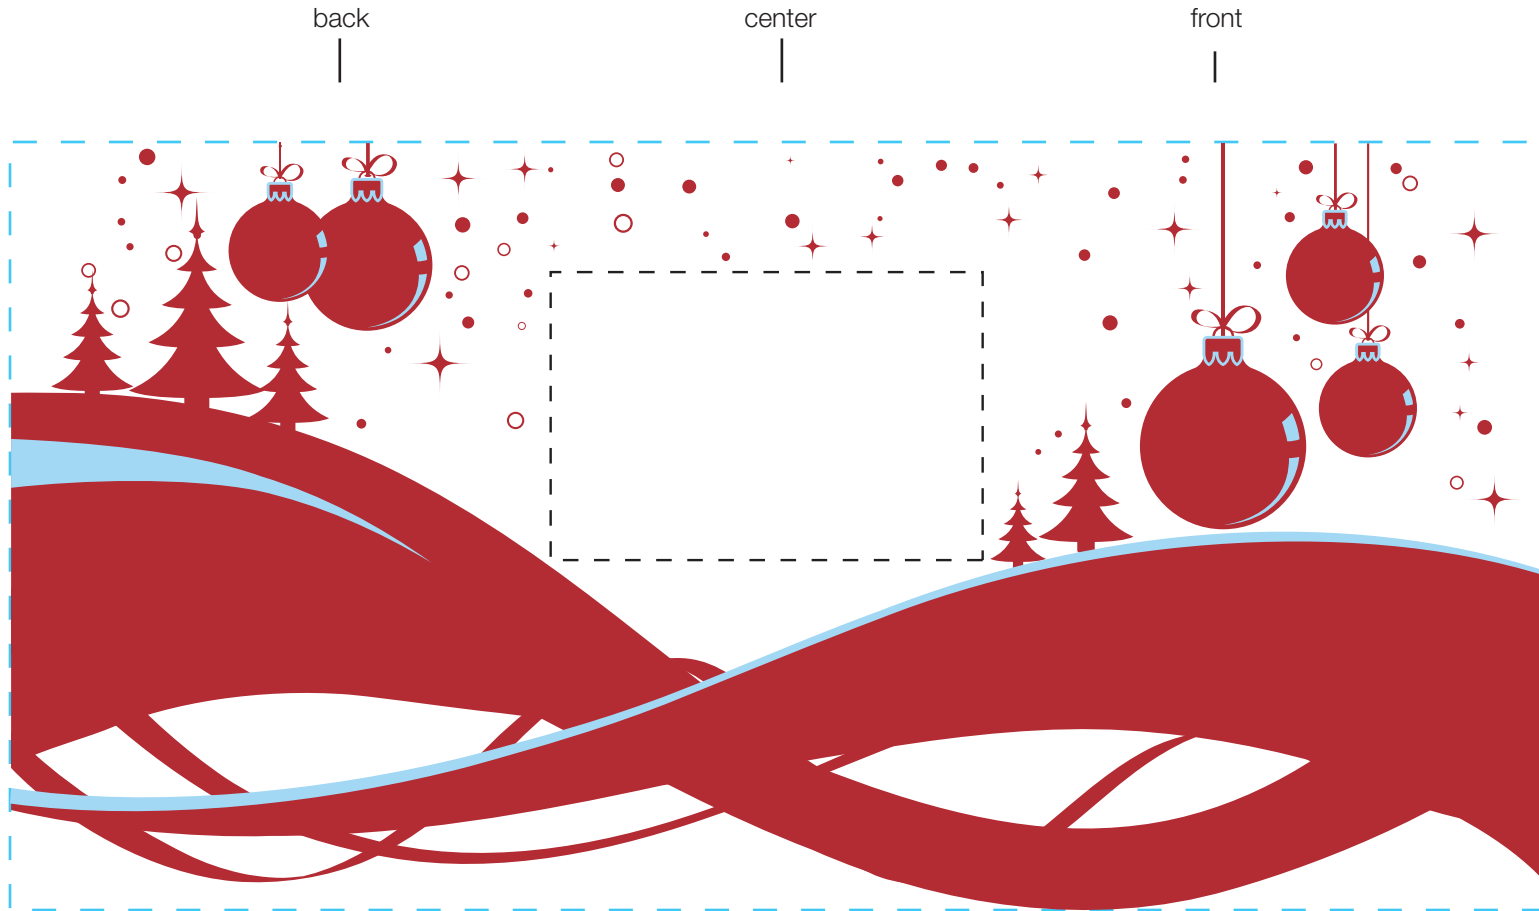

design template
imprint at 100%

design #608

20 oz classic

AVAILABLE BOTTLE IMPRINT AREA (DASHED BLUE LINE) = 4"H X 8"W

AVAILABLE LOGO IMPRINT AREA (DASHED BLACK LINE) = 1.5"H X 2.25"W

ALTERING COLORS:
PLEASE DESIGNATE PMS # TO CORRESPONDING COLOR #.
PLEASE DO NOT CHANGE AMOUNT OF COLORS IN DESIGN

white
(color #1)

pms 704
(color #2)

NOT A PROOF. FOR CONCEPT PURPOSES ONLY.

item#: