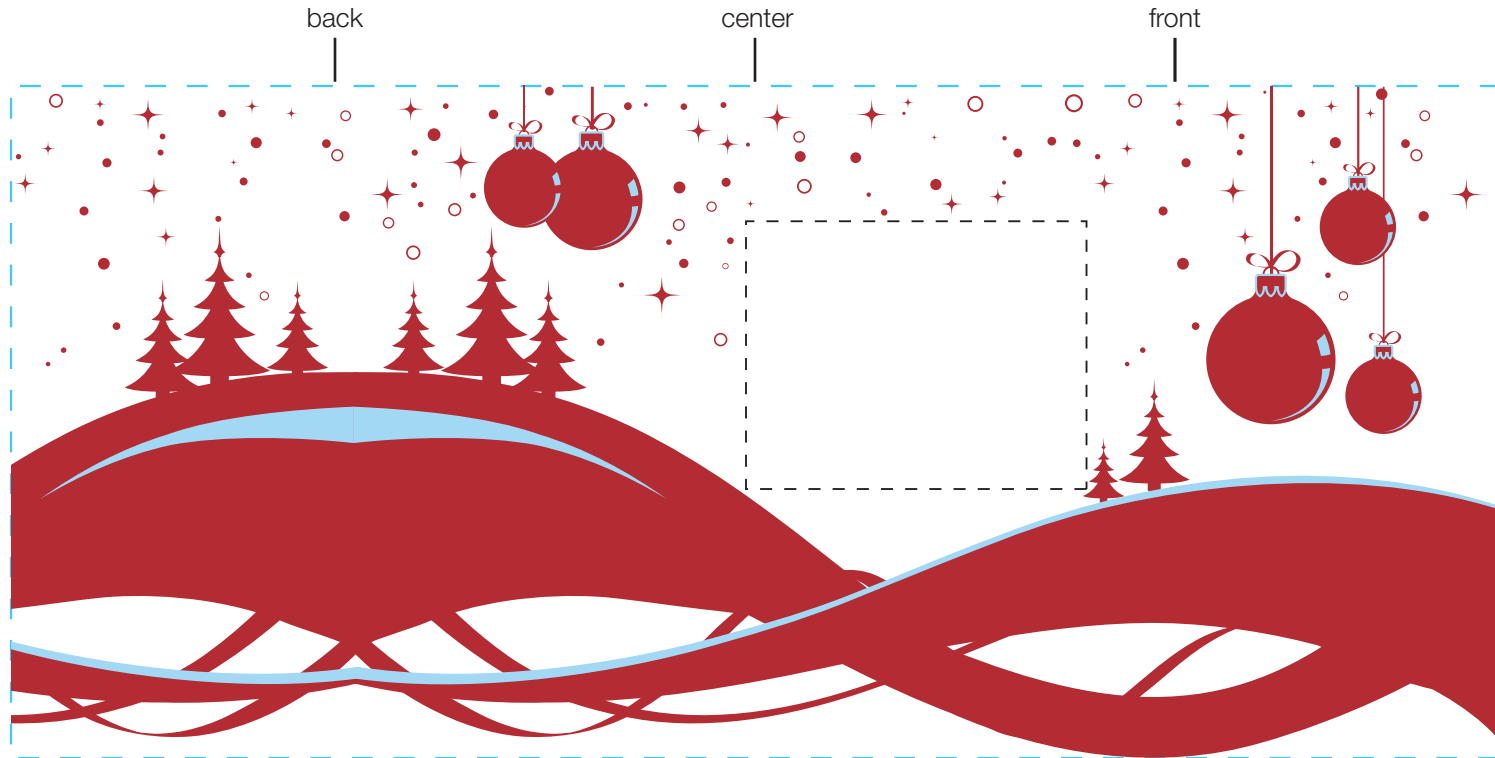

design template

imprint at 100%

design #608

18oz bolt

AVAILABLE BOTTLE IMPRINT AREA (DASHED BLUE LINE) = 3.5"H X 7.75"W

AVAILABLE LOGO IMPRINT AREA (DASHED BLACK LINE) = 1.39"H X 1.77"W

ALTERING COLORS:  
PLEASE DESIGNATE PMS # TO CORRESPONDING COLOR #.  
PLEASE DO NOT CHANGE AMOUNT OF COLORS IN DESIGN

NOT A PROOF. FOR CONCEPT PURPOSES ONLY.

  
white  
(color #1)

  
pms 704  
(color #2)

item#: