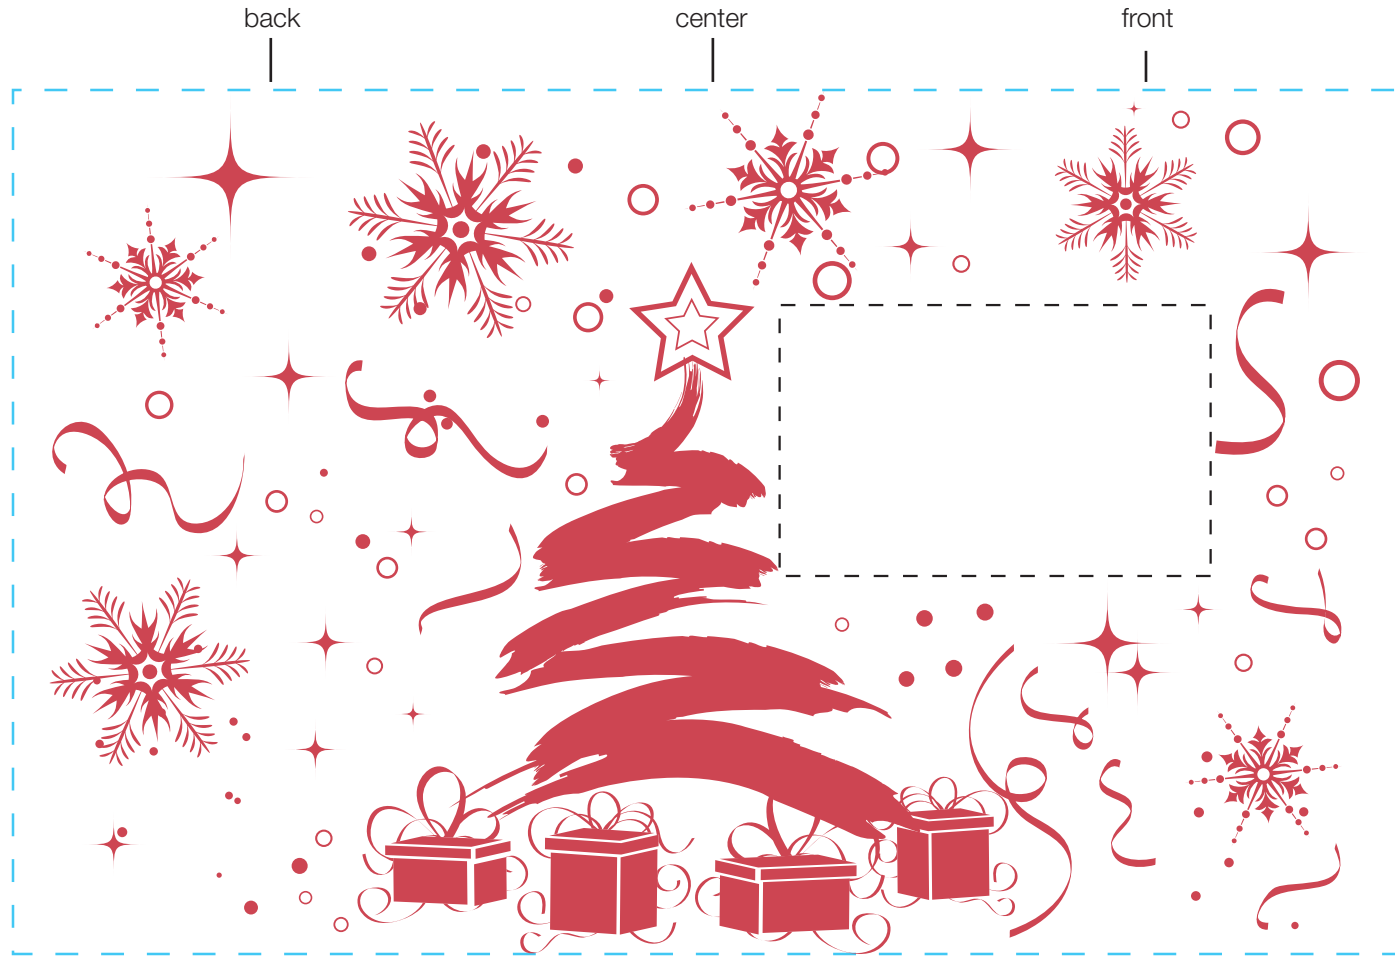

design template
imprint at 100%

design #607

24oz freedom

AVAILABLE BOTTLE IMPRINT AREA (DASHED BLUE LINE) = 4.5"H X 7.25"W

AVAILABLE LOGO IMPRINT AREA (DASHED BLACK LINE) = 1.411"H X 2.244"W

ALTERING COLORS:
PLEASE DESIGNATE PMS # TO CORRESPONDING COLOR #.
PLEASE DO NOT CHANGE AMOUNT OF COLORS IN DESIGN

pms 703
(color #1)

NOT A PROOF. FOR CONCEPT PURPOSES ONLY.

item#: