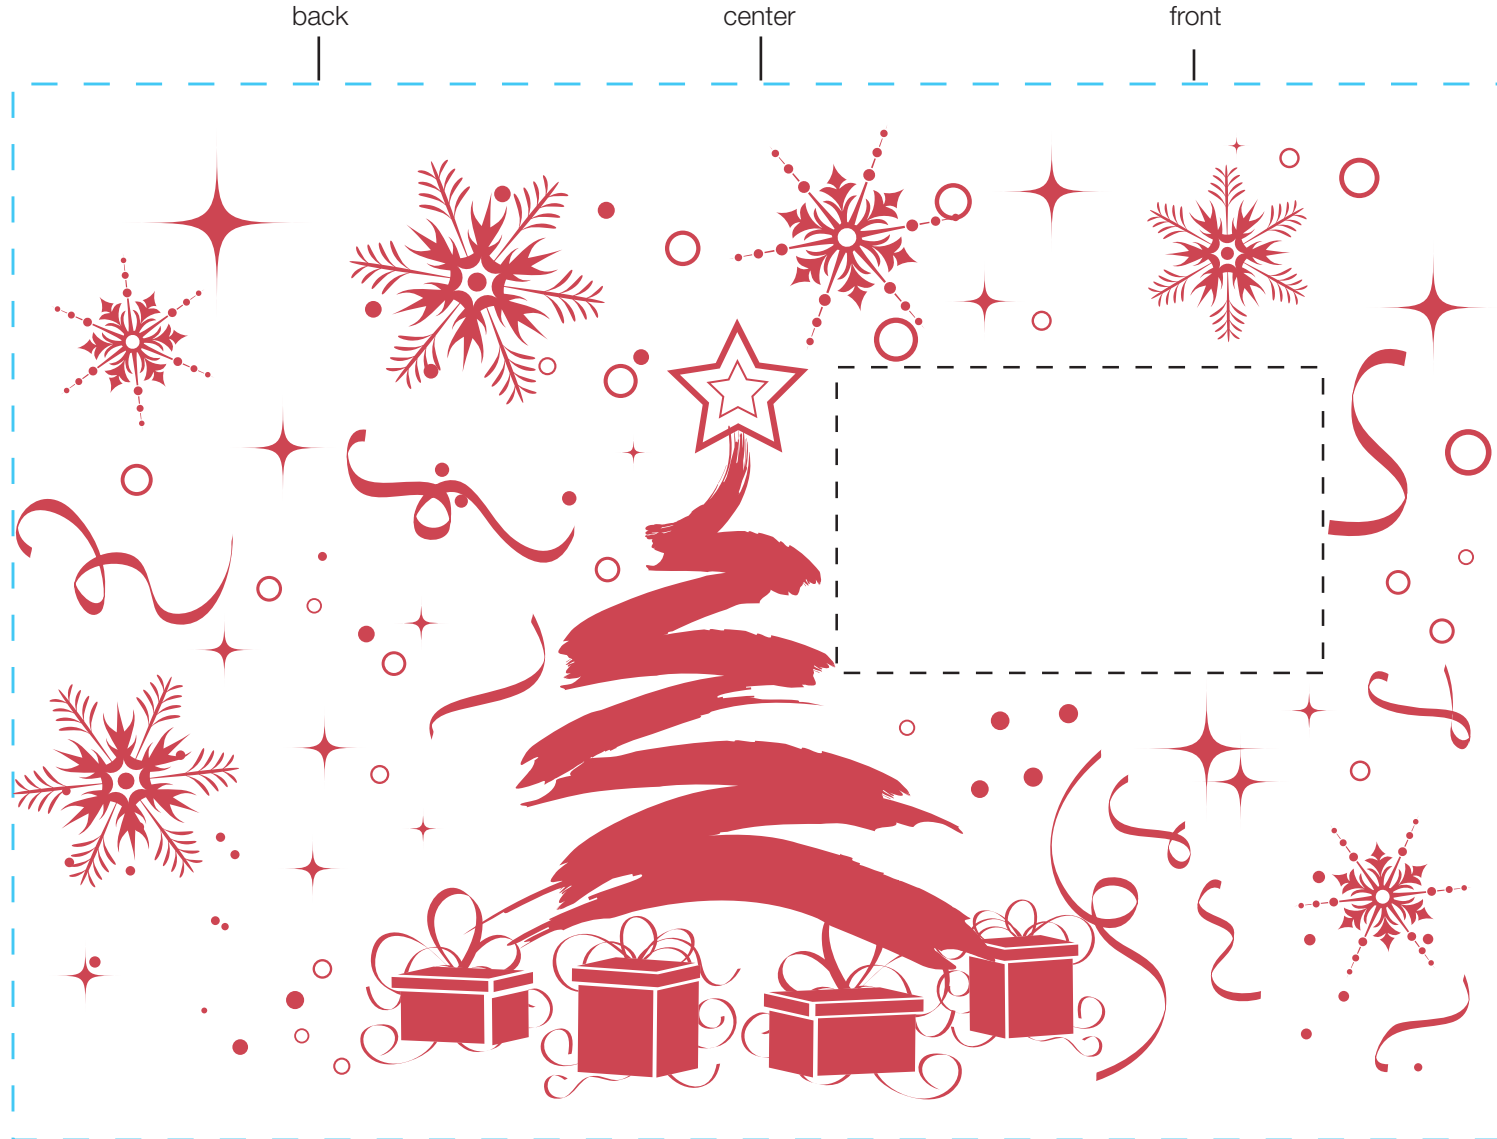

# design template

imprint at 100%

# 24 oz bolt

AVAILABLE BOTTLE IMPRINT AREA (DASHED BLUE LINE) = 5.5"H X 7.75"W

AVAILABLE LOGO IMPRINT AREA (DASHED BLACK LINE) = 1.592"H X 2.533"W

ALTERING COLORS:  
PLEASE DESIGNATE PMS # TO CORRESPONDING COLOR #.  
PLEASE DO NOT CHANGE AMOUNT OF COLORS IN DESIGN