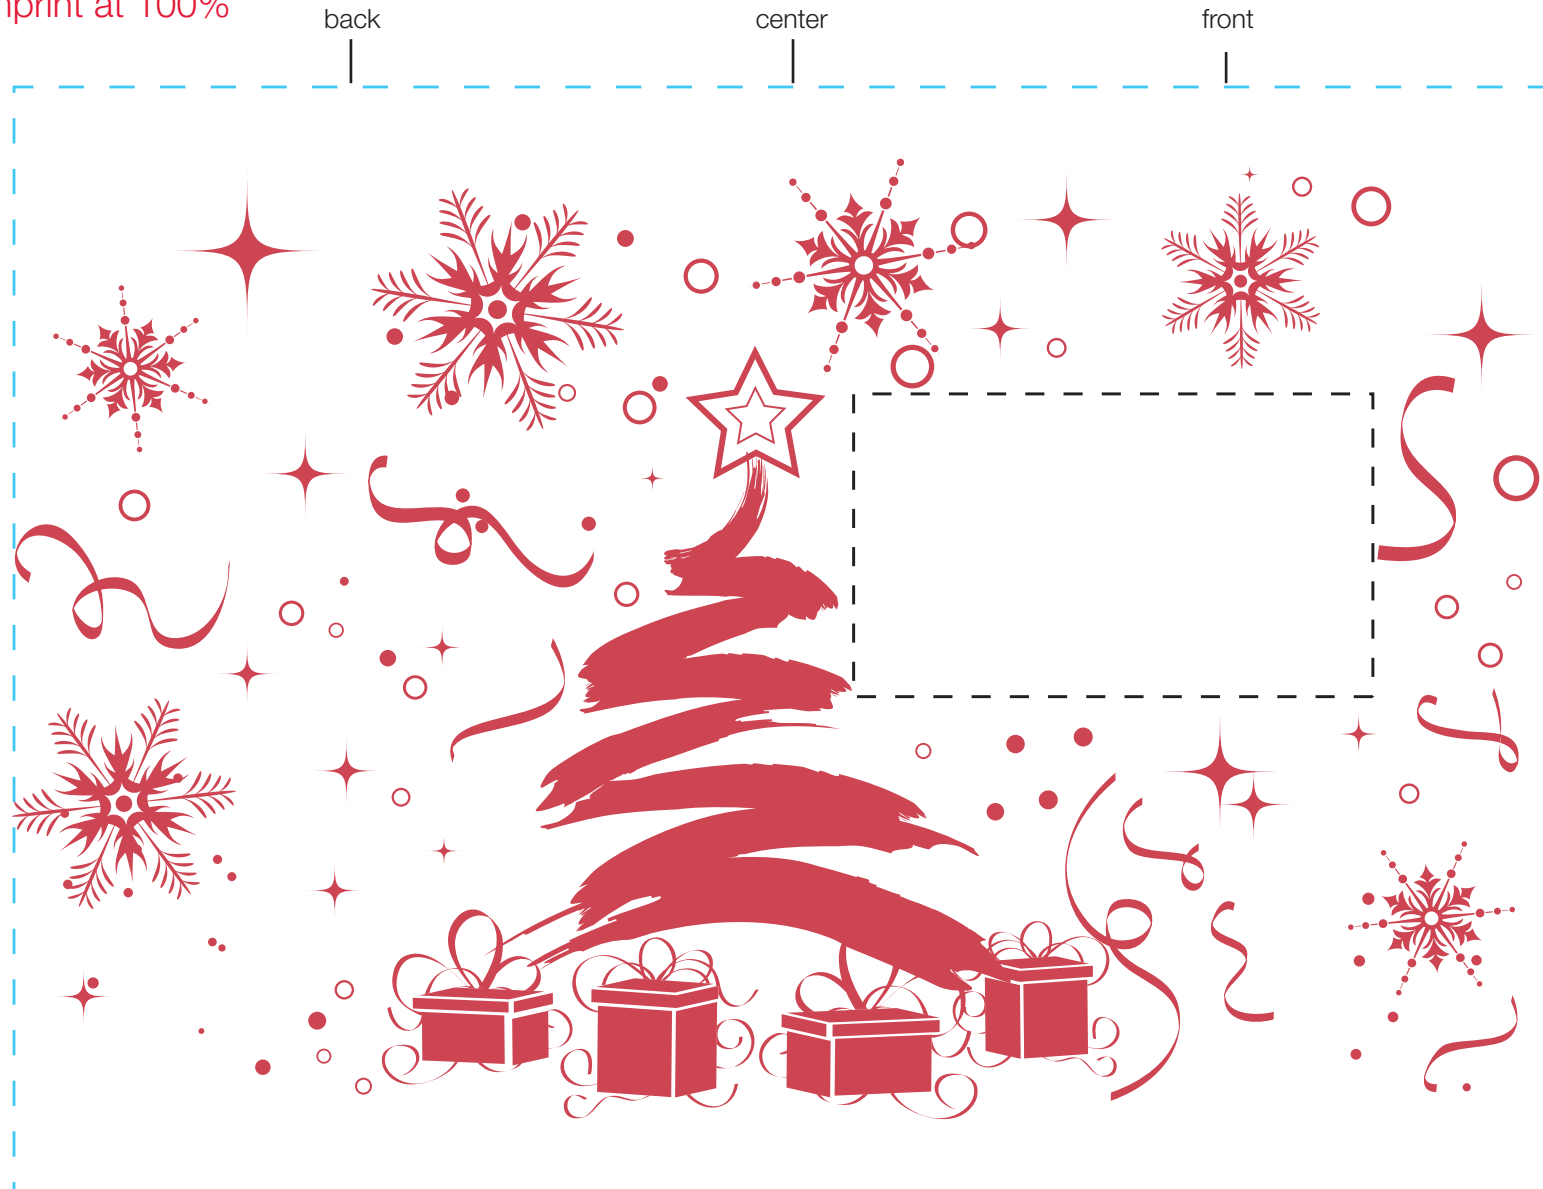

design template

imprint at 100%

design #607 24 oz aluminum classic

AVAILABLE BOTTLE IMPRINT AREA (DASHED BLUE LINE) = 5.75\"/>

AVAILABLE LOGO IMPRINT AREA (DASHED BLACK LINE) = 1.57\"/>

ALTERING COLORS:
PLEASE DESIGNATE PMS # TO CORRESPONDING COLOR #.
PLEASE DO NOT CHANGE AMOUNT OF COLORS IN DESIGN

pms 703
(color #1)

NOT A PROOF. FOR CONCEPT PURPOSES ONLY.

item#: